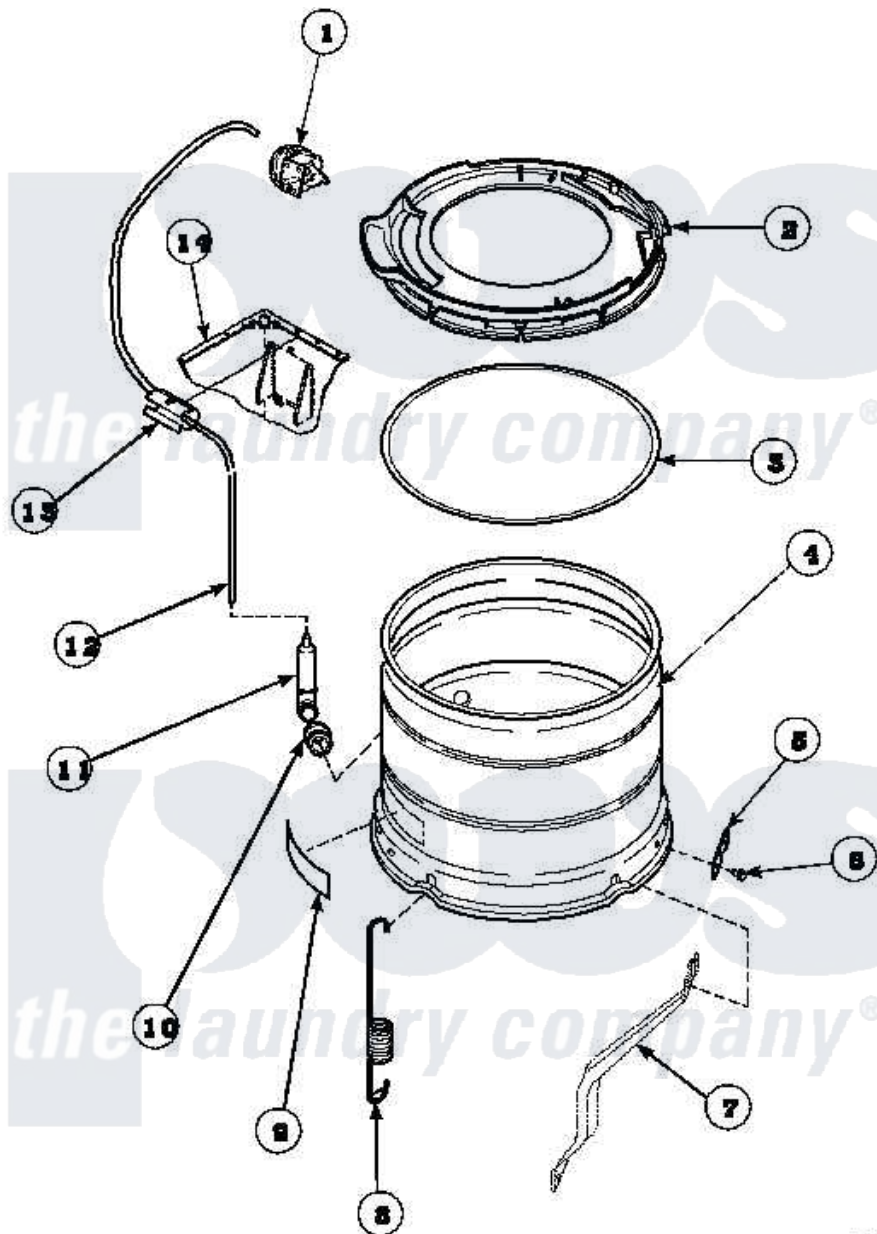

Amana CW4202W2 (BOM: PCW4202W2A) 14 - OUTER TUB, COVER AND PRESSURE HOSE

Amana Residential Amana CW4202W2 (BOM: PCW4202W2A) Washer Parts Parts Diagram 14 - OUTER TUB, COVER AND PRESSURE HOSE

[Click on the part number to view part](#)

Item	Original Part Number	Replaced By	Status	Part Description
1	36045	40055101		Switch, Pressure
2	36025P			Assembly, Tub Cover and Gasket
3	32857			Gasket, Tub Cover Small
4	34438P			Assembly, Outer Tub
5	27926			Plate, Leg .063
6	35369	40128701		Screw, 5/16-18 X .50
7	34471		Not Available	LEG,SUPPORT
10	29175	40037801		Grommet
11	30907	40008501		Assembly, Pressure Bulb
12	29213	39125		Tubing 31
13	36985		Not Available	CLIP, HOSE
14	34475_P		Not Available	CABINET