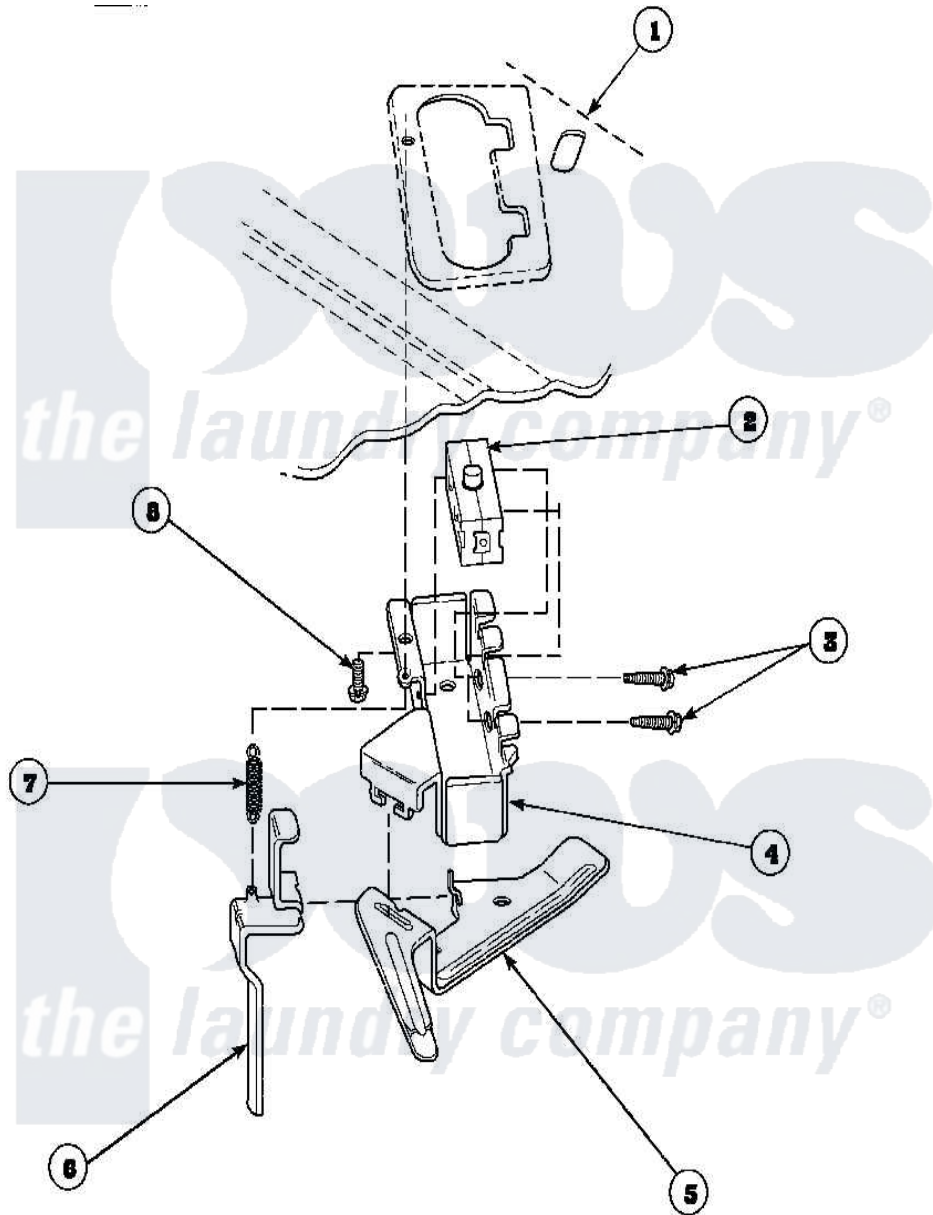

Amana CW4202W2 (BOM: PCW4202W2A) 15 - OUT-OF-BALANCE SWITCH

W2402W2A

Amana Residential Amana CW4202W2 (BOM: PCW4202W2A) Washer Parts Parts Diagram 15 - OUT-OF-BALANCE SWITCH

[Click on the part number to view part](#)

Item	Original Part Number	Replaced By	Status	Part Description
1	34902_P		Not Available	CABINET TOP
2	33445	27001095		Switch, Lid
3	36510			Screw
4	36497P			Kit, Switch Holder
5	33441			Arm, Actuator
6	33442			Lever, Unbalanced Load
7	33443			Spring
8	23962	W10116760		Screw