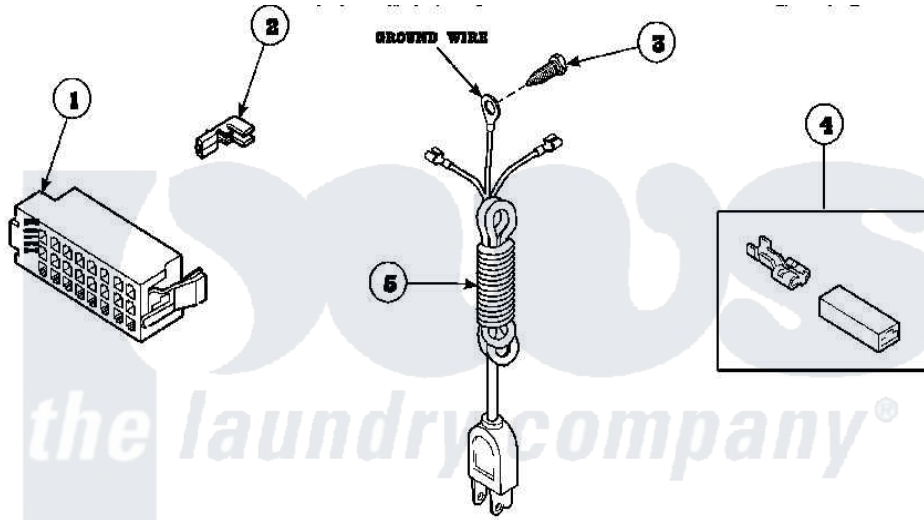

Amana CW4202W2 (BOM: PCW4202W2A) 16 - POWER CORD AND TERMINALS

Amana Residential Amana CW4202W2 (BOM: PCW4202W2A) Washer Parts Parts Diagram 16 - POWER CORD AND TERMINALS

Click on the part number to view part

Item	Original Part Number	Replaced By	Status	Part Description
1	34123			Housing, LH -24 Position
"	32746			Housing, RH-24 Positi
2	Y00188			Molex Terminal
3	52909			Screw, 10B-16 X 1/2 HeX
4	00234	00359		Terminal Ultra Pod 250 X032F
5	Y34458		Not Available	POWER CORD ALL
6	Y00116			Terminal, Pin-Male
7	26302		Not Available	PLUG,1 CIRCUIT
"	23041			Plug, 6 Circuit
"	23033			Plug, 9 Circuit
8	35521		Not Available	CLIP,HARNESS HOLDER
9	21036			Clip, Cable
10	26708			Receptacle, 6 Circuit
"	26301			Receptacle, Molex
"	26163			Receptacle, 9 Circuit

11	Y00117	5011-XX	093 Female Socket
12	36466	M0321209	Tie-Electrical
13	36274	Not Available	CLIP, HARNESS