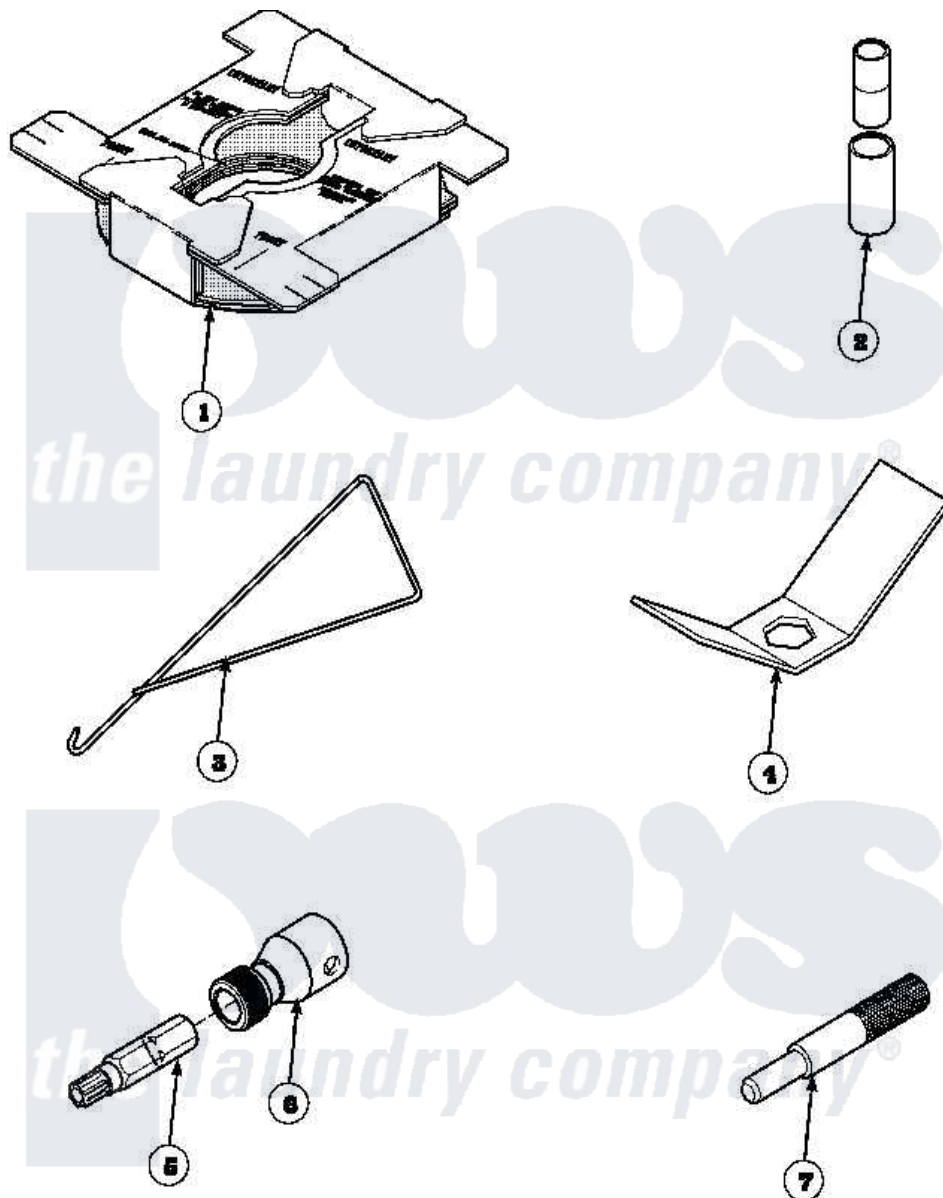

# Amana CW4202W2 (BOM: PCW4202W2A) 17 - SPECIAL TOOLS

Amana Residential Amana CW4202W2 (BOM: PCW4202W2A) Washer Parts Diagram 17 - SPECIAL TOOLS  
 Click on the part number to view part

Item	Original Part Number	Replaced By	Status	Part Description
1	36926		Not Available	BRACE, SHIPPING
2	<a href="#">242P4</a>			Installer, Spring
3	289P4	<a href="#">321P4</a>		Hook, Spring
4	237P4	<a href="#">306P4</a>		Hex Wrench
5	<a href="#">282P4</a>			T25 Tamper Resistant Bit
6	<a href="#">24161</a>			Torx Bit Holder
7	305P4		Not Available	TOOL, TRANSMISSION PI
NI	555P3	<a href="#">725P3</a>		Kit