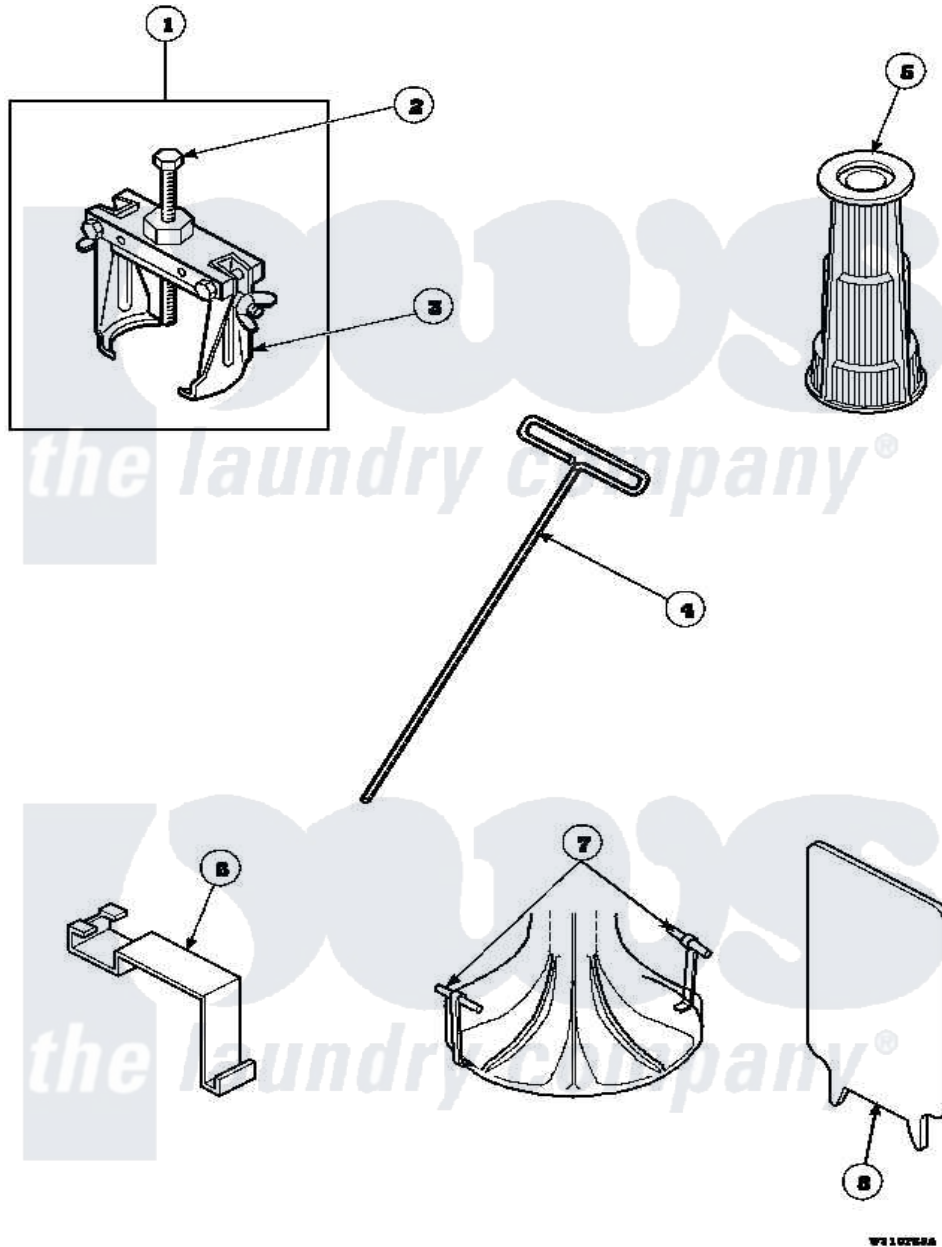

Amana CW4202W2 (BOM: PCW4202W2A) 18 - SPECIAL TOOLS

Amana Residential Amana CW4202W2 (BOM: PCW4202W2A) Washer Parts Parts Diagram 18 - SPECIAL TOOLS

Click on the part number to view part

Item	Original Part Number	Replaced By	Status	Part Description
1	294P4			Bell Tool
2	294P4B			Drive Bell Bolt
3	294P4A			Jaw, Drive Bell Tool
4	291P4		Not Available	WRENCH, T - ALLEN
5	293P4			Seal Tool
6	273P4			Tub Cover Gasket Tool
7	254P4P			Agitator Hooks
8	272P4			Tool, Lid Switch Instal
NI	555P3	725P3		Kit