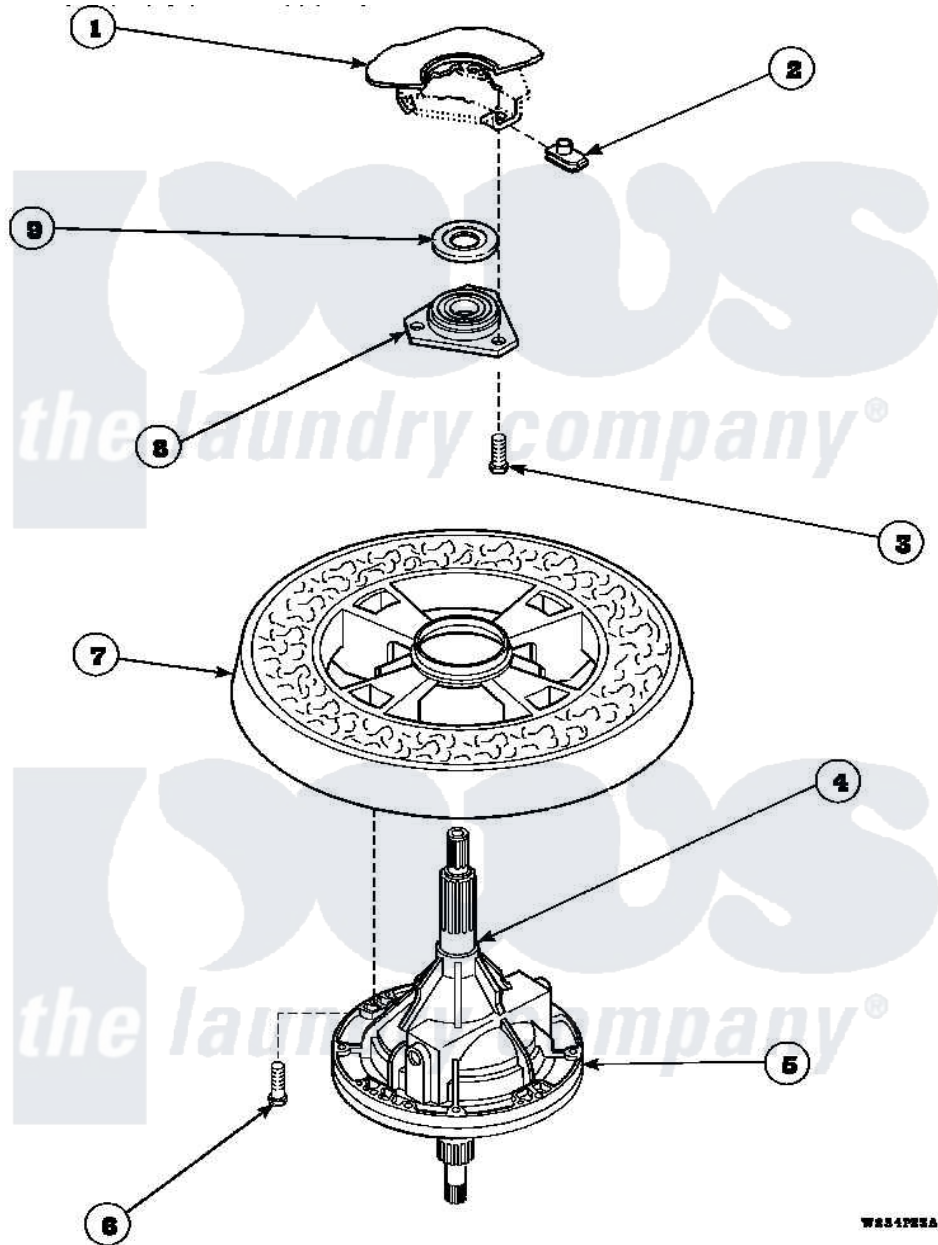

Amana CW4202W2 (BOM: PCW4202W2A) 20 - TRANSMISSION ASSY AND BALANCING RING

Amana Residential Amana CW4202W2 (BOM: PCW4202W2A) Washer Parts Parts Diagram 20 - TRANSMISSION ASSY AND BALANCING RING
 Click on the part number to view part

Item	Original Part Number	Replaced By	Status	Part Description
1	34438P			Assembly, Outer Tub
2	27222			Nut, Retainer 5/16-18
3	36991	3400500		Bolt, 3405245 5/16-18 X 3/4
4	27604P			Never-Seeze 1 Oz Tube
5	34526P			Assembly, Transmission
6	37047		Not Available	SCREW, CAP
7	34731		Not Available	ASSY,BALANCE RING-COMPL
8	27182	40004201P		Main Bearing Assembly
9	27187			Flinger