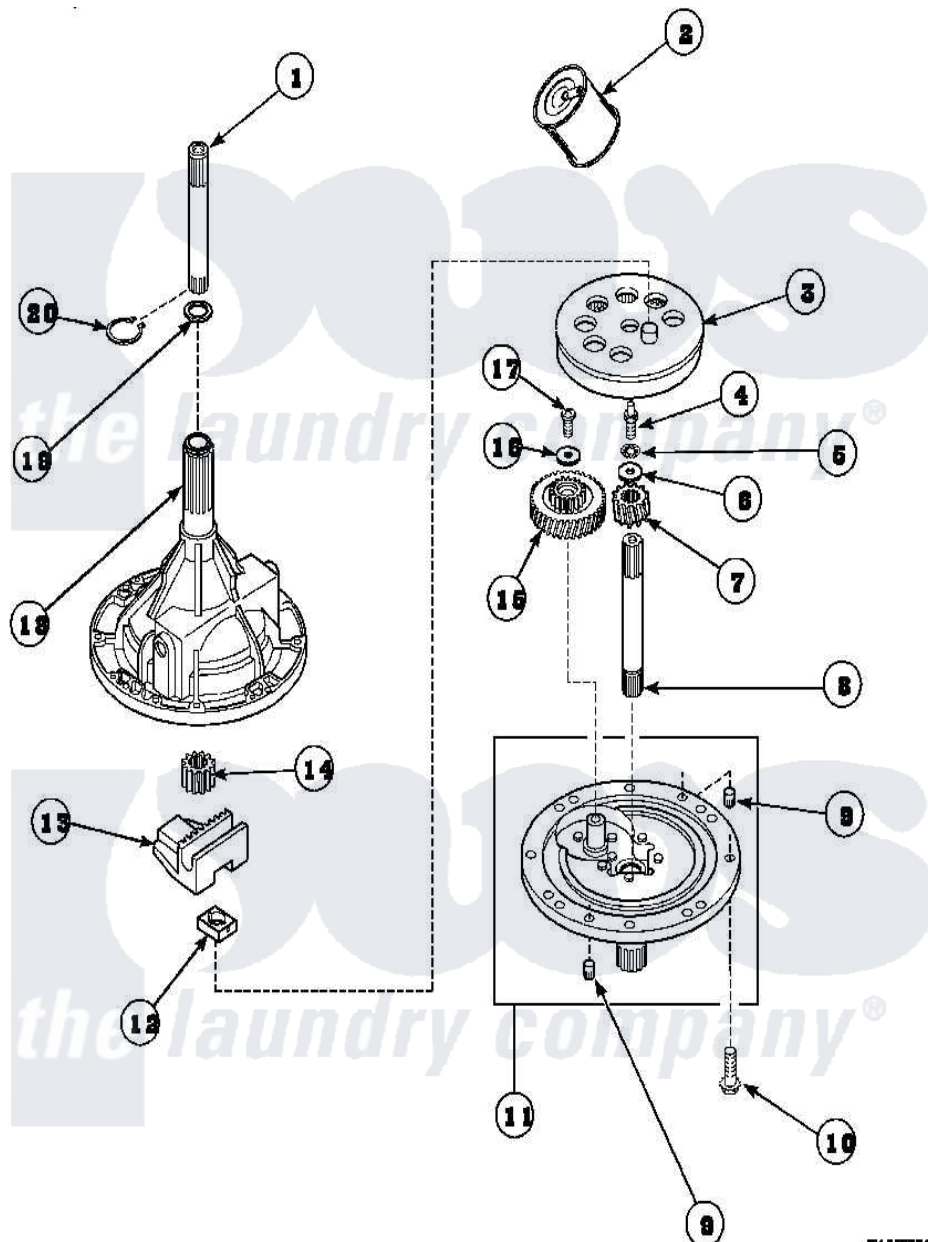

# Amana CW8202W2 (BOM: PCW8202W2) 01 - 34526P TRANSMISSION ASSY

Amana Residential Amana CW8202W2 (BOM: PCW8202W2) Washer Parts Parts Diagram 01 - 34526P TRANSMISSION ASSY

Click on the part number to view part

Item	Original Part Number	Replaced By	Status	Part Description
1	<a href="#">Y36570</a>			Shaft, Output
2	<a href="#">27243P</a>			Oil, CW Transmission F-
3	<a href="#">26577</a>			Assembly, Gear And Stud
4	27030		Not Available	SCREW, 1/4-20 SPECIAL
5	<a href="#">21456</a>			Lockwasher, 1/4 Intshkp
6	26509	<a href="#">40041501</a>		Washer
7	<a href="#">36562</a>			Pinion, Drive
8	<a href="#">34853</a>			Shaft, Input
9	<a href="#">27172</a>			Pin, Dowel
10	32814		Not Available	SCREW, 1/4-20X7/8 SERRA
11	<a href="#">38290</a>			Assembly, Cover
12	<a href="#">26493</a>			Slide
13	<a href="#">Y31526</a>			Rack
14	<a href="#">27003</a>			Pinion, Agitator
15	<a href="#">29161</a>			Gear, Reduction

16	29260	Not Available	WASHER
17	<a href="#">29273</a>		Screw, 1/4-20 X 3/8
18	33223	Not Available	ASSY, TRANSMISSION CASE
19	<a href="#">35092</a>		Washer, 3628id X 1.00 X .056
20	<a href="#">27197</a>		Ring, Retaining
NI	37577P	Not Available	SEALANT