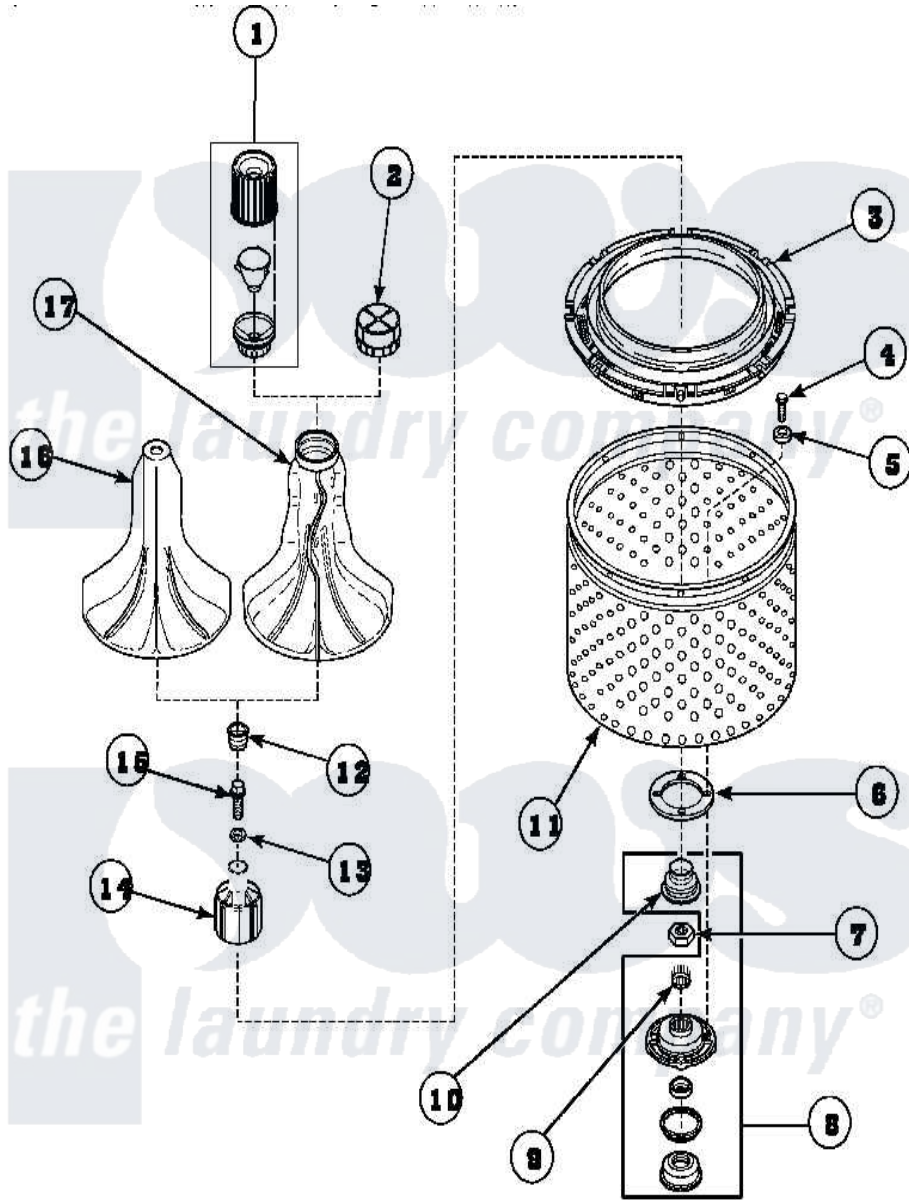

Amana CW8202W2 (BOM: PCW8202W2) 02 - AGITATOR/DRIVE BELL/SEAL KIT/TUB & HUB

W214P2EA

Amana Residential Amana CW8202W2 (BOM: PCW8202W2) Washer Parts Parts Diagram 02 - AGITATOR/DRIVE BELL/SEAL KIT/TUB & HUB
 Click on the part number to view part

Item	Original Part Number	Replaced By	Status	Part Description
2	36515			Cap, Agitator
3	35035			Guard, Clothes
4	27202	W10116787		Screw
5	28094			Gasket
7	Y29220	40016301		Nut, Lock
8	495P3	R9900552		Hub And Seal
9	29728	40008301		Insert, Spline
10	36425	40016101		Seal, Bell Drive
12	36511	40008401		Plug, Bell
13	36472			O-Ring
14	36443P	R9900189		Kit, Drive Bell And Seal
15	34288	40065102		Screw, Shoulder 1/4
17	33174	40000501W		Agitator, Flex Vane