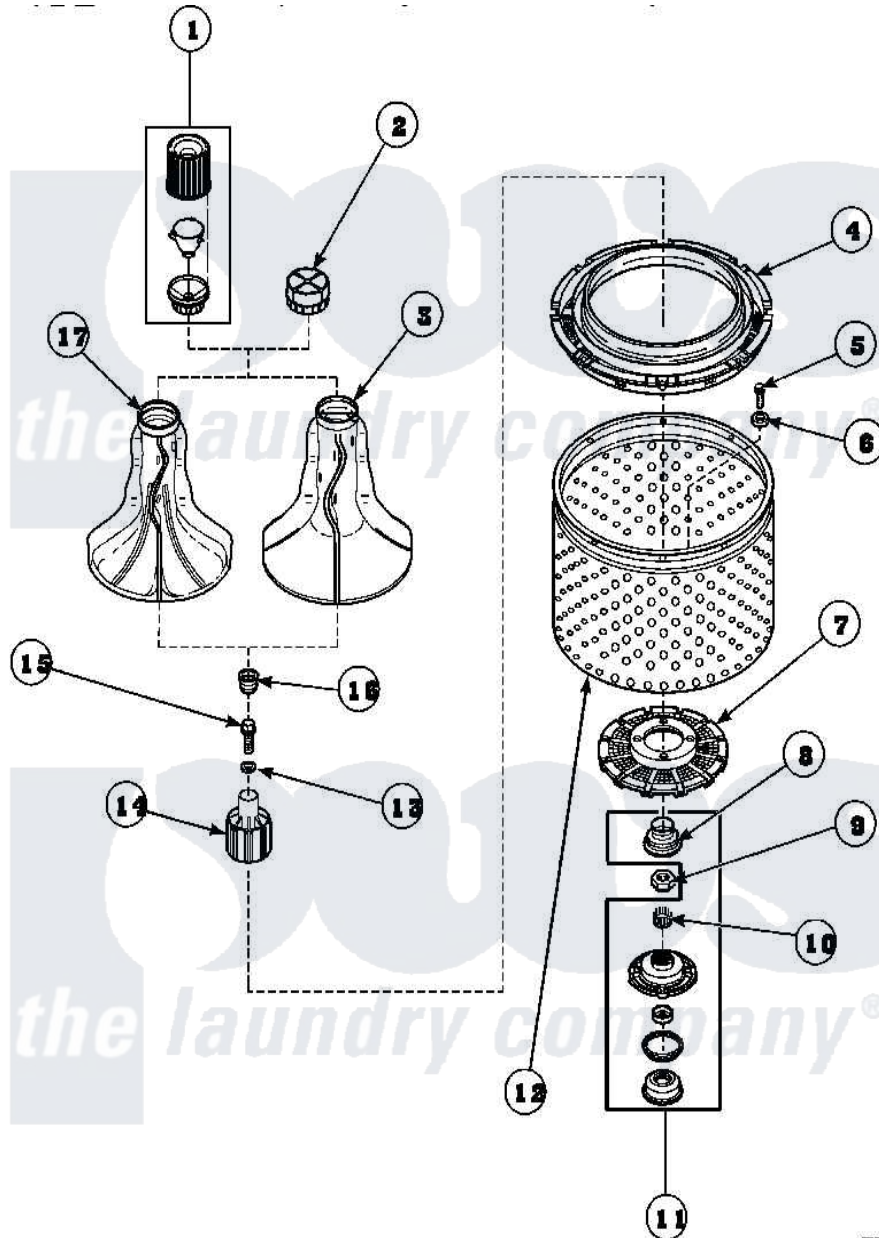

**Amana CW8202W2 (BOM: PCW8202W2) 03 - AGITATOR/DRIVE BELL/SEAL KIT/TUB & HUB**

Amana Residential Amana CW8202W2 (BOM: PCW8202W2) Washer Parts Parts Diagram 03 - AGITATOR/DRIVE BELL/SEAL KIT/TUB & HUB  
 Click on the part number to view part

W2J0785A

Item	Original Part Number	Replaced By	Status	Part Description
2	<a href="#">36515</a>			Cap, Agitator
4	<a href="#">35035</a>			Guard, Clothes
5	27202	<a href="#">W10116787</a>		Screw
6	<a href="#">28094</a>			Gasket
7	32998	<a href="#">39371</a>		Filter Lin
8	36425	<a href="#">40016101</a>		Seal, Bell Drive
9	Y29220	<a href="#">40016301</a>		Nut, Lock
10	29728	<a href="#">40008301</a>		Insert, Spline
11	495P3	<a href="#">R9900552</a>		Hub And Seal
12	33501P	<a href="#">R9900144</a>		Kit- Wash
13	<a href="#">36472</a>			O-Ring
14	36443P	<a href="#">R9900189</a>		Kit, Drive Bell And Seal
15	34288	<a href="#">40065102</a>		Screw, Shoulder 1/4
16	36511	<a href="#">40008401</a>		Plug, Bell
17	33174	<a href="#">40000501W</a>		Agitator, Flex Vane