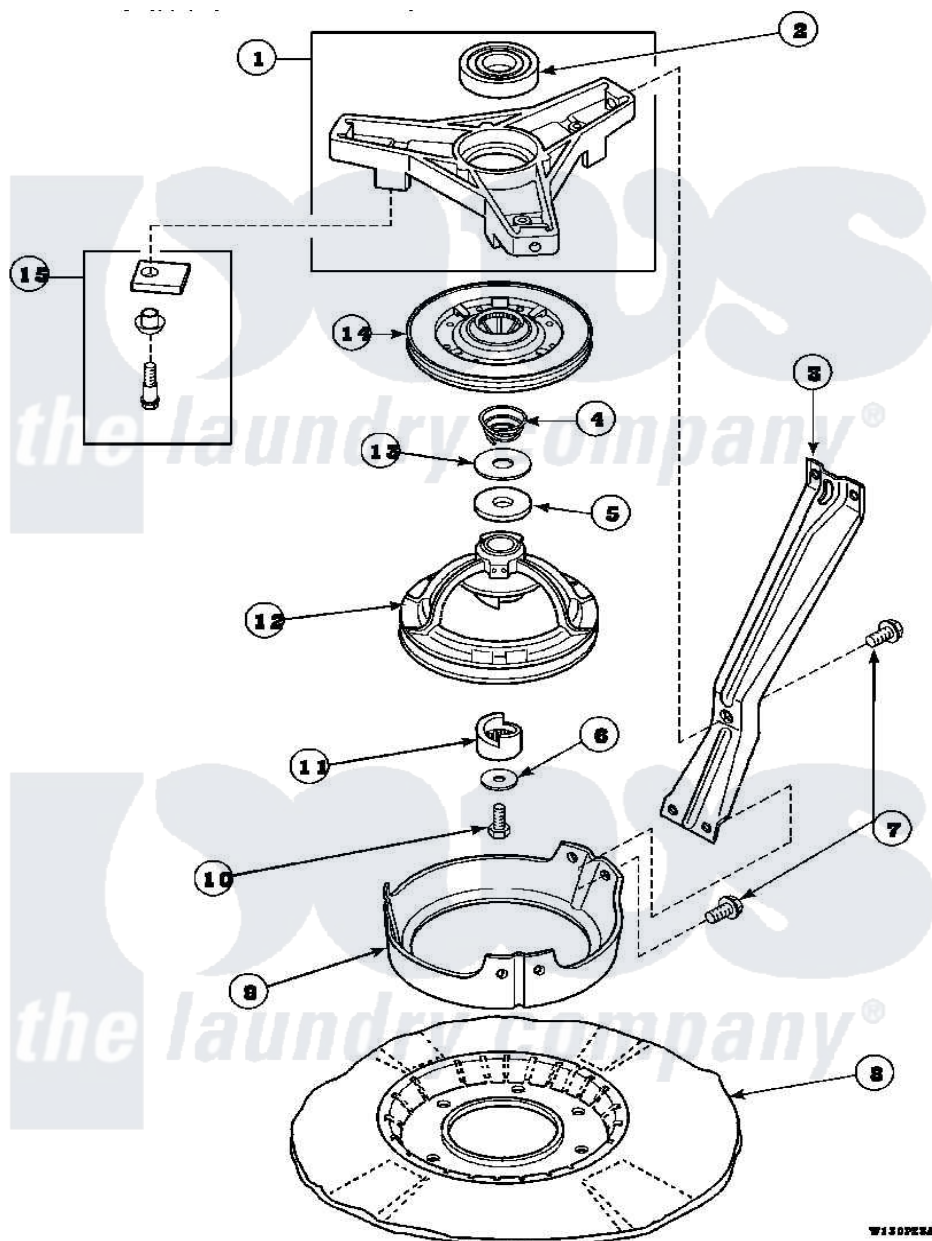

# Amana CW8202W2 (BOM: PCW8202W2) 04 - BRG HSG/BRAKE/PULLEY & PIVOT DOME

Amana Residential Amana CW8202W2 (BOM: PCW8202W2) Washer Parts Parts Diagram 04 - BRG HSG/BRAKE/PULLEY & PIVOT DOME  
 Click on the part number to view part

Item	Original Part Number	Replaced By	Status	Part Description
1	<a href="#">35746</a>			Assembly, Bearing Housing-L
2	28944R	<a href="#">40004001</a>		Bearing, Main
3	34471		Not Available	LEG,SUPPORT
4	<a href="#">33435</a>			Spring, Conical
5	27015	<a href="#">40063201</a>		Washer, Flat
6	26509	<a href="#">40041501</a>		Washer
7	35369	<a href="#">40128701</a>		Screw, 5/16-18 X .50
8	<a href="#">36599P</a>			Assembly Nut/ Leg Base
"	<a href="#">34434P</a>			Assembly Nut/Leg Base
9	<a href="#">34470</a>			Dome, Pivot
10	27220	<a href="#">40063401</a>		Screw, 1/4-20 x 5/8 Hex
11	<a href="#">27018</a>			Helix
12	<a href="#">34921</a>			Assembly, Pulley-Spin And Agitate
13	35535	<a href="#">40065701</a>		Washer, 2 Odx.63 ID