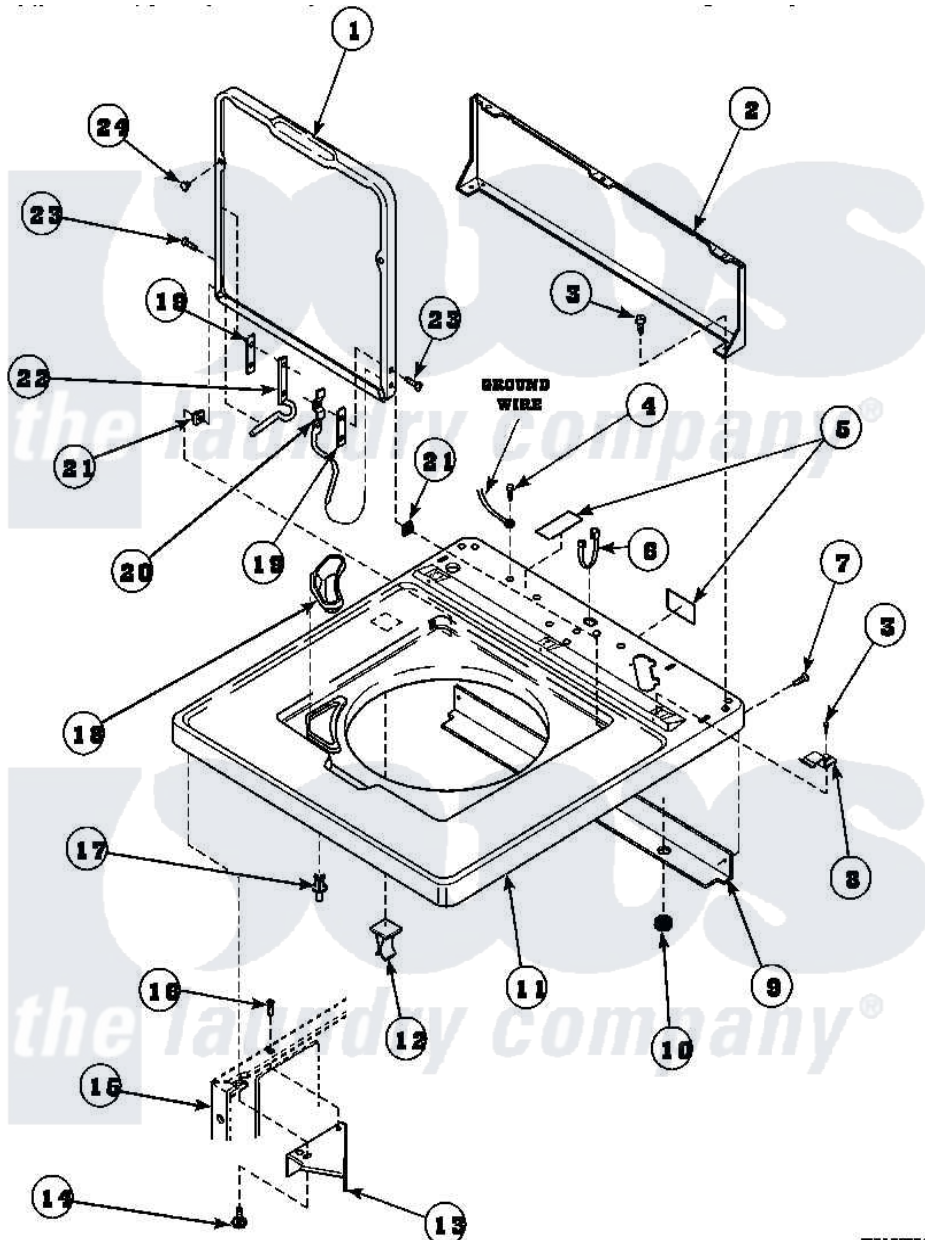

Amana CW8202W2 (BOM: PCW8202W2) 05 - CAB TOP/LOADING DR & CTRL HOOD REAR PAN

Amana Residential Amana CW8202W2 (BOM: PCW8202W2) Washer Parts Parts Diagram 05 - CAB TOP/LOADING DR & CTRL HOOD REAR PAN

Click on the part number to view part

Item	Original Part Number	Replaced By	Status	Part Description
2	34903		Not Available	PANEL, BACK HOOD (USE 37782)
3	23962	W10116760		Screw
4	52909			Screw, 10B-16 X 1/2 HeX
5	500316		Not Available	LABEL, WARNING-DISCONNECT POWER
6	21903	211881		Grommet, Cord Part Not Used-Gas Models Only
7	27196	27001200		Screw
8	35887	40063901		Clip, Hold Down
9	34228			Shield, Top
10	80262		Not Available	GROMMET
11	34902_P		Not Available	CABINET TOP
13	36034			Bracket, Director-Module
14	Y31644	27001200		Screw
15	34475_P		Not Available	CABINET

16	36035	Not Available	SCREW,8-18X3/8 PHIL FLT HD
17	56534		Barrel, Support
18	34776	Not Available	DISPENSER,BLEACH
19	34338		Gasket, Hinge
20	36437		Hinge, Lid R
21	33446	40008201	Bushing, Hinge
22	36438		Hinge, Lid Left
23	34337	W10119828	Screw, Lid Hinge Mounting
24	21685	40038001	Bumper