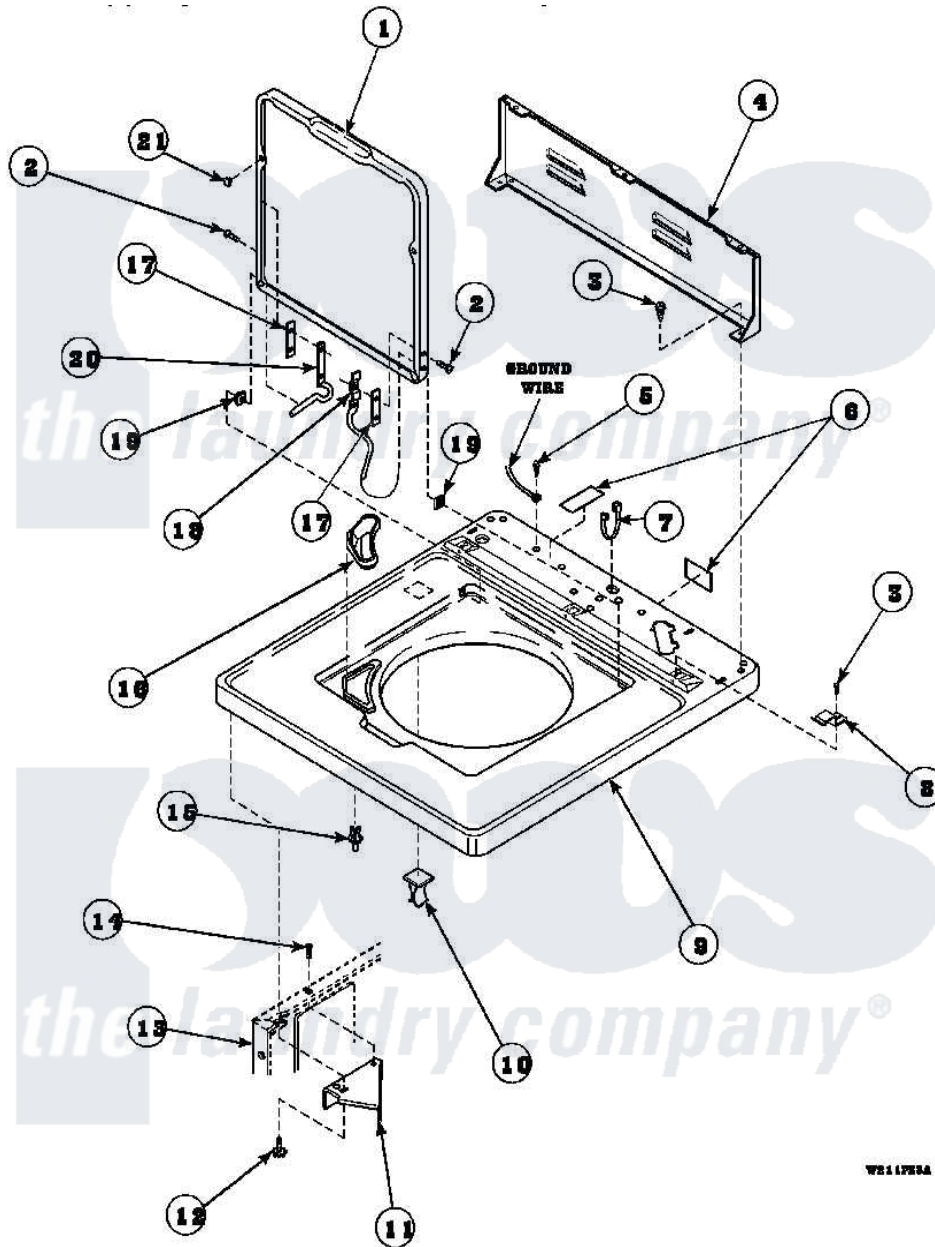

Amana CW8202W2 (BOM: PCW8202W2) 06 - CAB TOP/LOADING DR & CTRL HOOD REAR PAN

WB11793A

Amana Residential Amana CW8202W2 (BOM: PCW8202W2) Washer Parts Parts Diagram 06 - CAB TOP/LOADING DR & CTRL HOOD REAR PAN

[Click on the part number to view part](#)

Item	Original Part Number	Replaced By	Status	Part Description
1	33541_P		Not Available	LOADING DOOR
2	34337	W10119828		Screw, Lid Hinge Mounting
3	23962	W10116760		Screw
4	34903		Not Available	PANEL, BACK HOOD (USE 37782)
5	52909			Screw, 10B-16 X 1/2 HeX
6	24903		Not Available	STICKER,DISCONNECT POW
7	21903	211881		Grommet, Cord Part Not Used-Gas Models Only
8	35887	40063901		Clip, Hold Down
9	34902_P		Not Available	CABINET TOP
11	36034			Bracket, Director-Module
12	Y31644	27001200		Screw
13	34475_P		Not Available	CABINET
14	36035		Not Available	SCREW,8-18X3/8 PHIL FLT

14	30033	Not Available	HD
15	56534		Barrel, Support
16	34776	Not Available	DISPENSER,BLEACH
17	34338		Gasket, Hinge
18	36437		Hinge, Lid R
19	33446	40008201	Bushing, Hinge
21	21685	40038001	Bumper
NI	26594P		Grease, Silicone - 2 Oz Tube