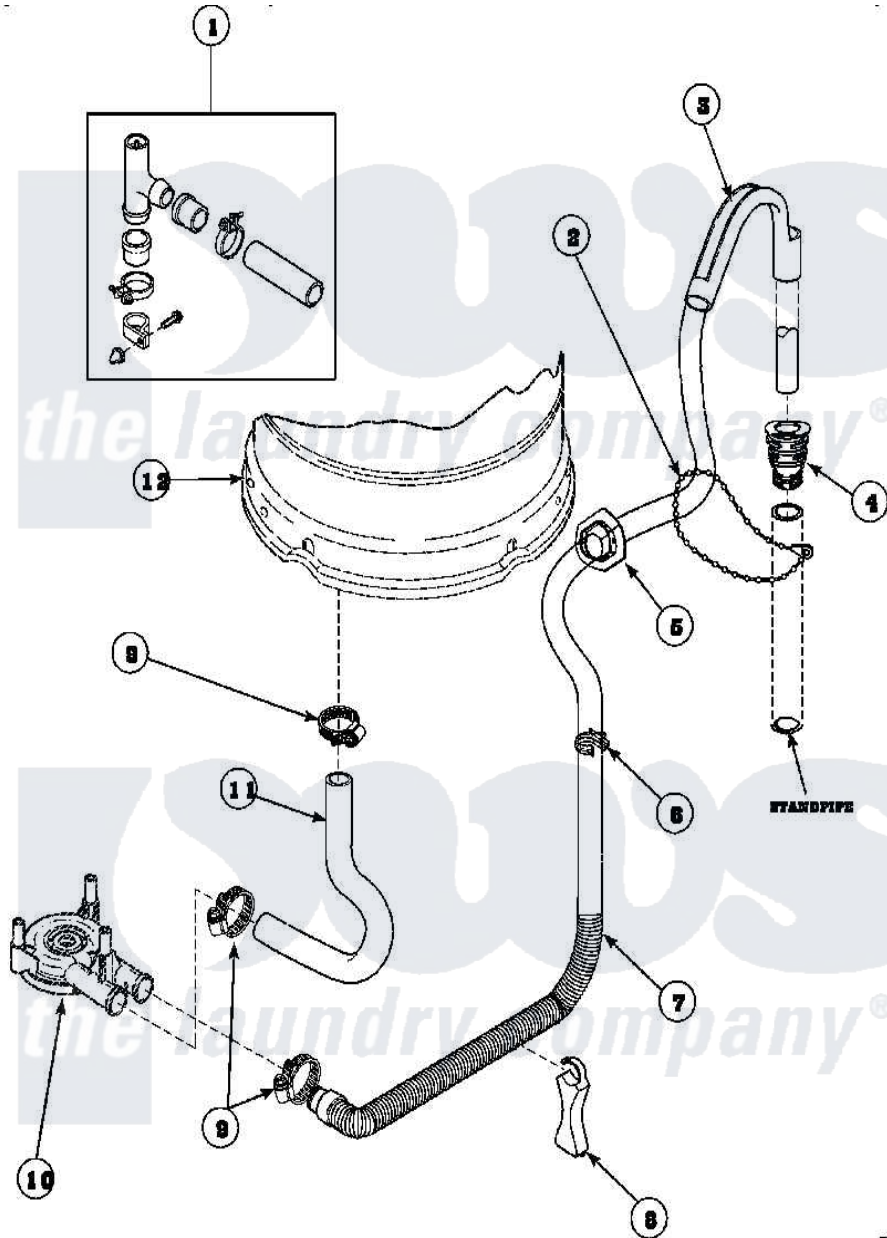

**Amana CW8202W2 (BOM: PCW8202W2) 07 - DRAIN HOSE AND SIPHON BREAK**

WAS0705A

Amana Residential Amana CW8202W2 (BOM: PCW8202W2) Washer Parts Parts Diagram 07 - DRAIN HOSE AND SIPHON BREAK

[Click on the part number to view part](#)

Item	Original Part Number	Replaced By	Status	Part Description
1	562P3	<a href="#">76660</a>		Break-Sphn
2	33489	<a href="#">8539404</a>		Tie-Wire
3	33615	<a href="#">22003814</a>		Retainer, Drain Hose
4	36878	<a href="#">40008101</a>		Adapter, Standpipe
5	<a href="#">32219</a>			Relief, Strain
6	<a href="#">36014</a>			Clip, Retainer-Hose
7	37245	<a href="#">40053901</a>		Hose, Drain
8	<a href="#">36522</a>			Hose Support
"	<a href="#">35487</a>			Support, Hose
9	36802	<a href="#">285655</a>		Clamp, Hose
10	36863P	<a href="#">27001233</a>		Pump
11	<a href="#">35753</a>			Hose, Tub To Pump-Ddp
12	<a href="#">34438P</a>			Assembly, Outer Tub