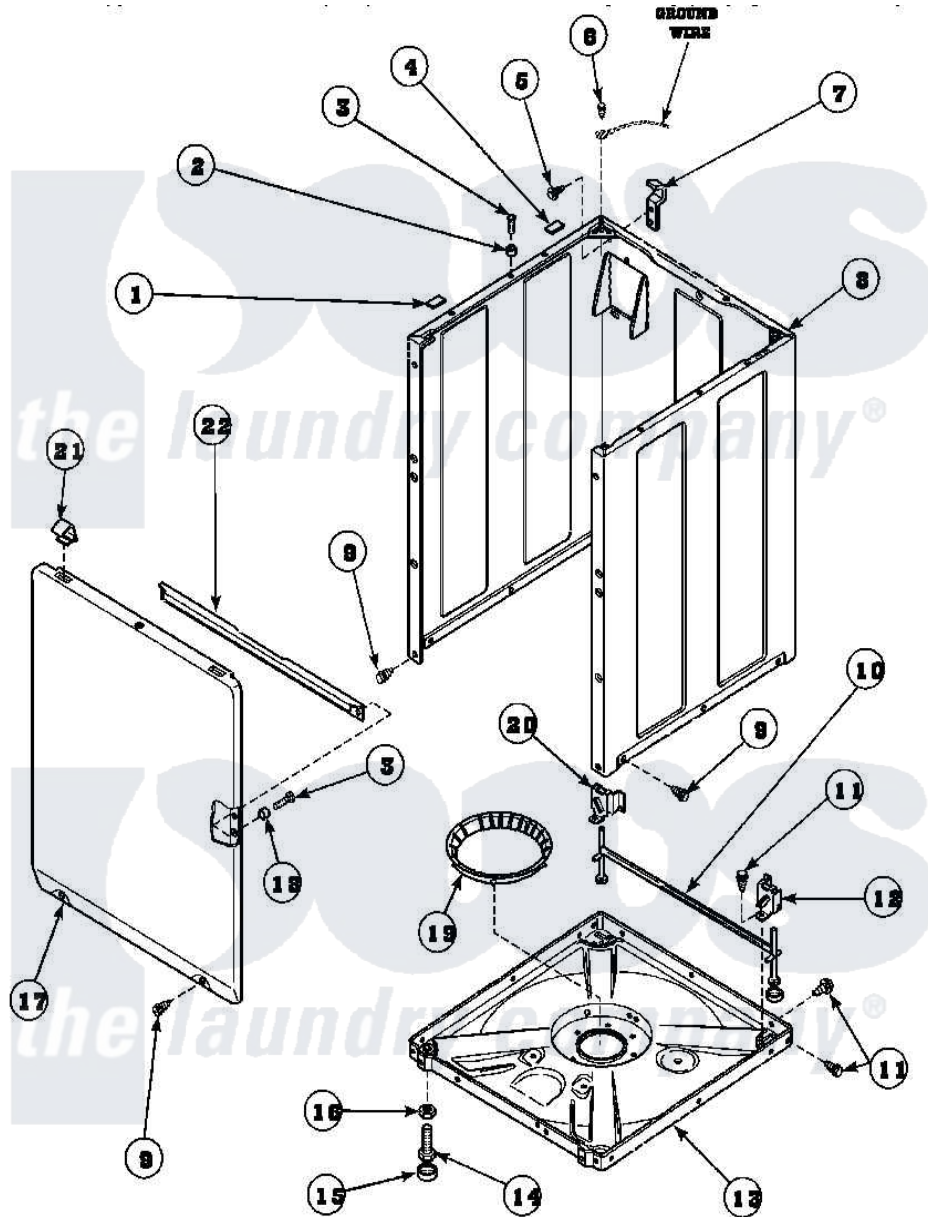

Amana CW8202W2 (BOM: PCW8202W2) 08 - FRONT PANEL, BASE ASSY AND CABINET ASSY

Amana Residential Amana CW8202W2 (BOM: PCW8202W2) Washer Parts Parts Diagram 08 - FRONT PANEL, BASE ASSY AND CABINET ASSY

Click on the part number to view part

Item	Original Part Number	Replaced By	Status	Part Description
1	Y56128			Pad, Bumper
2	56079	505187		Locator, Panel
3	32671	Y014874		Screw, Idler Arm And Sleeve
4	36226			Pad, Bumper .25
5	34499		Not Available	SCREW, No.10B X 1/4 TAP IN HX
6	23962	W10116760		Screw
7	Y27103			Hinge, Hold-Down Lug
8	34475_P		Not Available	CABINET
9	27196	27001200		Screw
10	34443			Assembly, Leg And Stabilizer
11	35148		Not Available	SCREW, 1/4-14 X 3/8 HX HD
12	36036		Not Available	BRACKET, SLL-RIGHT
13	36599P			Assembly Nut/ Leg Base
"	34434P			Assembly Nut/Leg Base

14	Y34319	22003428	Leg, Adjustable
15	34318	40016001	Foot, Rubber
16	Y21899	40038101	Nut, Leg
17	34656_P	Not Available	FRONT PANEL
18	28102		Locator, Panel
19	36108	Not Available	SNUBBER PAD & ISOLATOR
20	36037		Bracket, SII-Left
21	35865		Clip, Hold-Down Front Panel
22	Y35097	Not Available	BRACE, FRT PNL