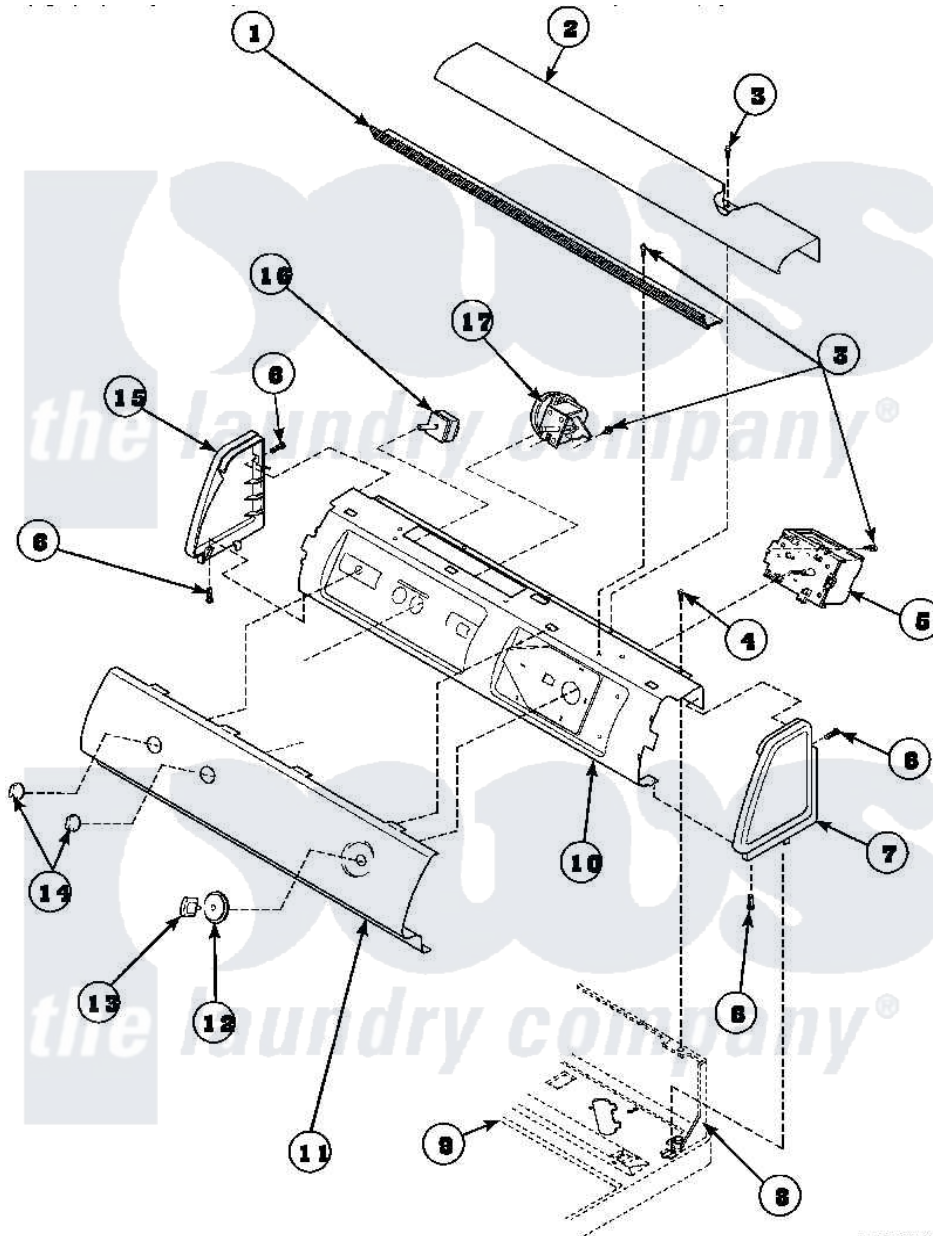

**Amana CW8202W2 (BOM: PCW8202W2) 09 - GRAPHIC PANEL, CTRL  
MTG PLATE AND CTRLS**

Amana Residential Amana CW8202W2 (BOM: PCW8202W2) Washer Parts Parts Diagram 09 - GRAPHIC PANEL, CTRL  
MTG PLATE AND CTRLS

[Click on the part number to view part](#)

Item	Original Part Number	Replaced By	Status	Part Description
1	Y34826		Not Available	DIFFUSER,LAMP-CLEAR
2	34824		Not Available	TOP COVER
3	23962	<a href="#">W10116760</a>		Screw
4	34904	<a href="#">489355</a>		Screw, 8 X 1/2
5	31239	<a href="#">31239P</a>		Timer 3 Cycle Package
6	501086	<a href="#">90767</a>		Screw, 8A X 3/8 HeX Washer Head Tapping
7	34817		Not Available	END CAP(RIGHT)
8	34903		Not Available	PANEL, BACK HOOD (USE 37782)
9	34902_P		Not Available	CABINET TOP
10	34821		Not Available	CONTROL MOUNTING PLATE
11	36613		Not Available	GRAPHIC PANEL
12	36700		Not Available	TIMER KNOB SKIRT
13	35333		Not Available	TIMER KNOB

14	36701	Not Available	KNOB, TEMP
15	34818	Not Available	END CAP(LEFT)
16	<a href="#">35115</a>		Switch, TemPerature 3 P
17	36045	<a href="#">40055101</a>	Switch, Pressure