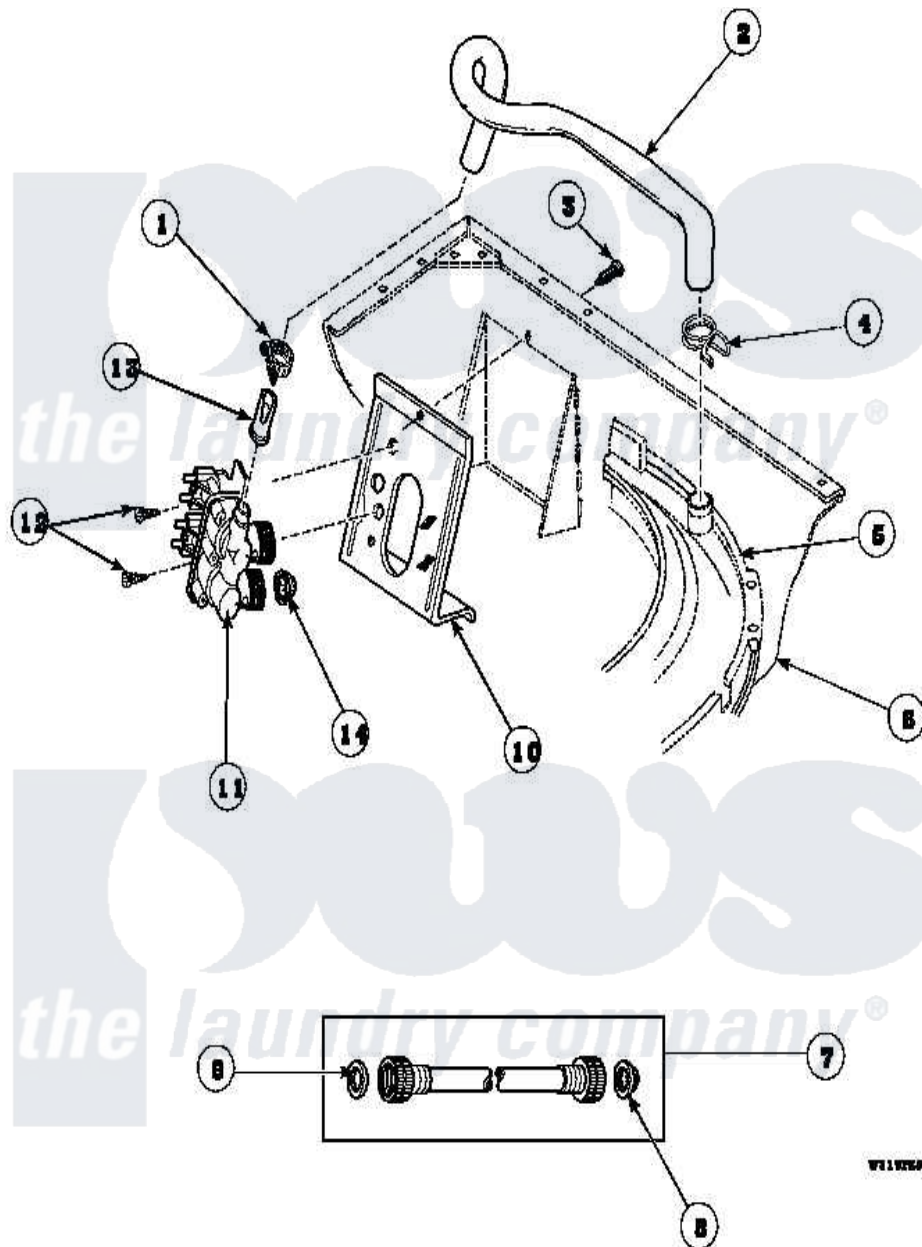

Amana CW8202W2 (BOM: PCW8202W2) 10 - INLET/FILL HOSE/MIXING VLV & MTG BRKT

Amana Residential Amana CW8202W2 (BOM: PCW8202W2) Washer Parts Parts Diagram 10 - INLET/FILL HOSE/MIXING VLV & MTG BRKT
 Click on the part number to view part

Item	Original Part Number	Replaced By	Status	Part Description
1	36801	596669		Clamp, Manifold
2	35874	38155		Hose, Mix Valve To TU
3	33562	27001200		Screw
4	29210			Hose Clamp
5	36025P			Assembly, Tub Coverand Gasket
6	34475_P		Not Available	CABINET
7	20617		Not Available	HOSE, INLET (8 FT)
"	28330P	202860		Inlet Hose Assembly
"	20618	21001467		Hose- 10'
8	28605	22002960		Strainer, Washer Inlet
9	20290	Y013783		Washer, Inlet Hose
10	34972	39407		Bracket, Valve
11	34963	34963P		Valve Mixing Package
12	501086	00767		Screw, 8A X 3/8 HeX Washer

12	301000	30707	Head Tapping
13	34500	22001900	Preventer, Back Flow
14	24122	22002960	Strainer, Washer Inlet