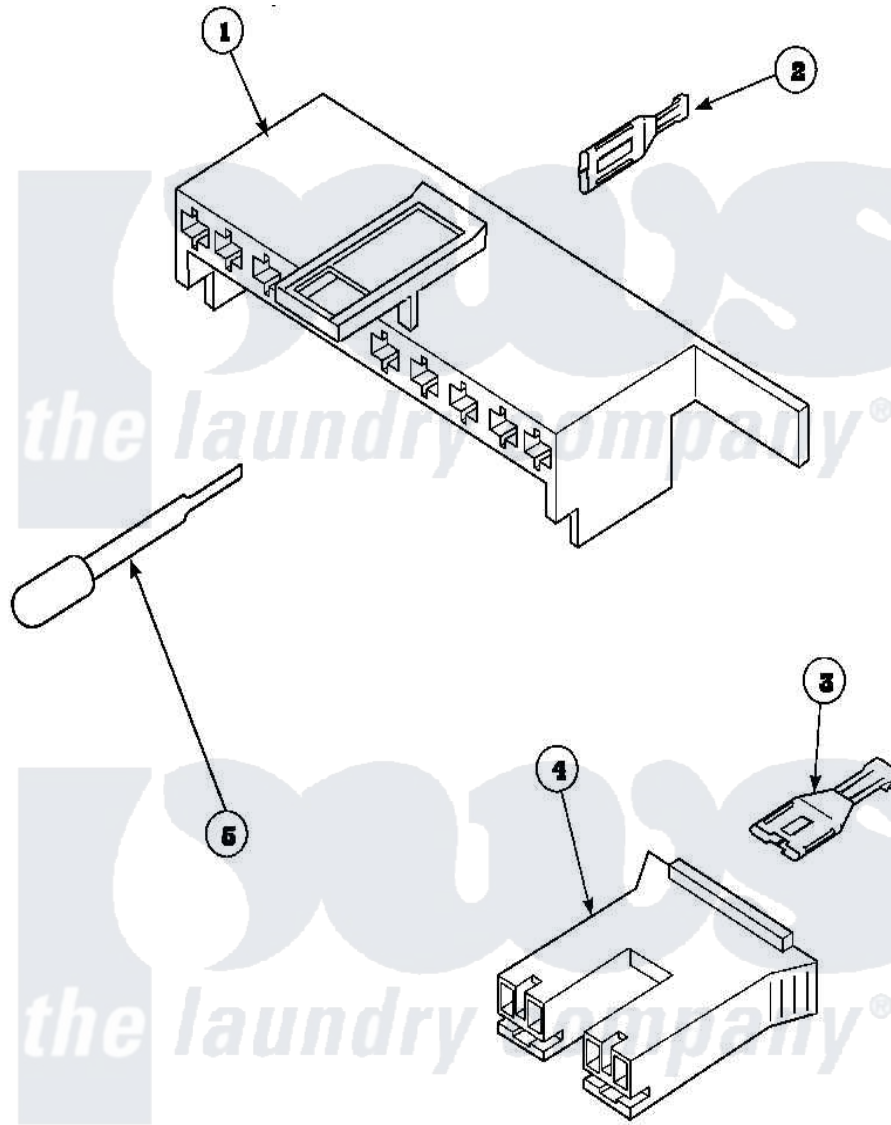

**Amana CW8202W2 (BOM: PCW8202W2) 11 - MIXING VLV, CONN
BLOCKS, TERM, EXTRACTOR**

Amana Residential Amana CW8202W2 (BOM: PCW8202W2) Washer Parts Parts Diagram 11 - MIXING VLV, CONN
BLOCKS, TERM, EXTRACTOR
Click on the part number to view part

W1144284

Item	Original Part Number	Replaced By	Status	Part Description
1	34677			10 Circuit Plug
2	Y00188			Molex Terminal
3	Y00121		Not Available	SPADE TERMINAL(12 GAUGE) (1/4 INCH-(2) 18 GAUGE WIRES O
4	34676			Plug
"	34675		Not Available	PLUG
5	283P4			Terminal Extractor Tool
NI	35352			Assembly, Wiring Harness-Hood
"	36278			Harness, Wire