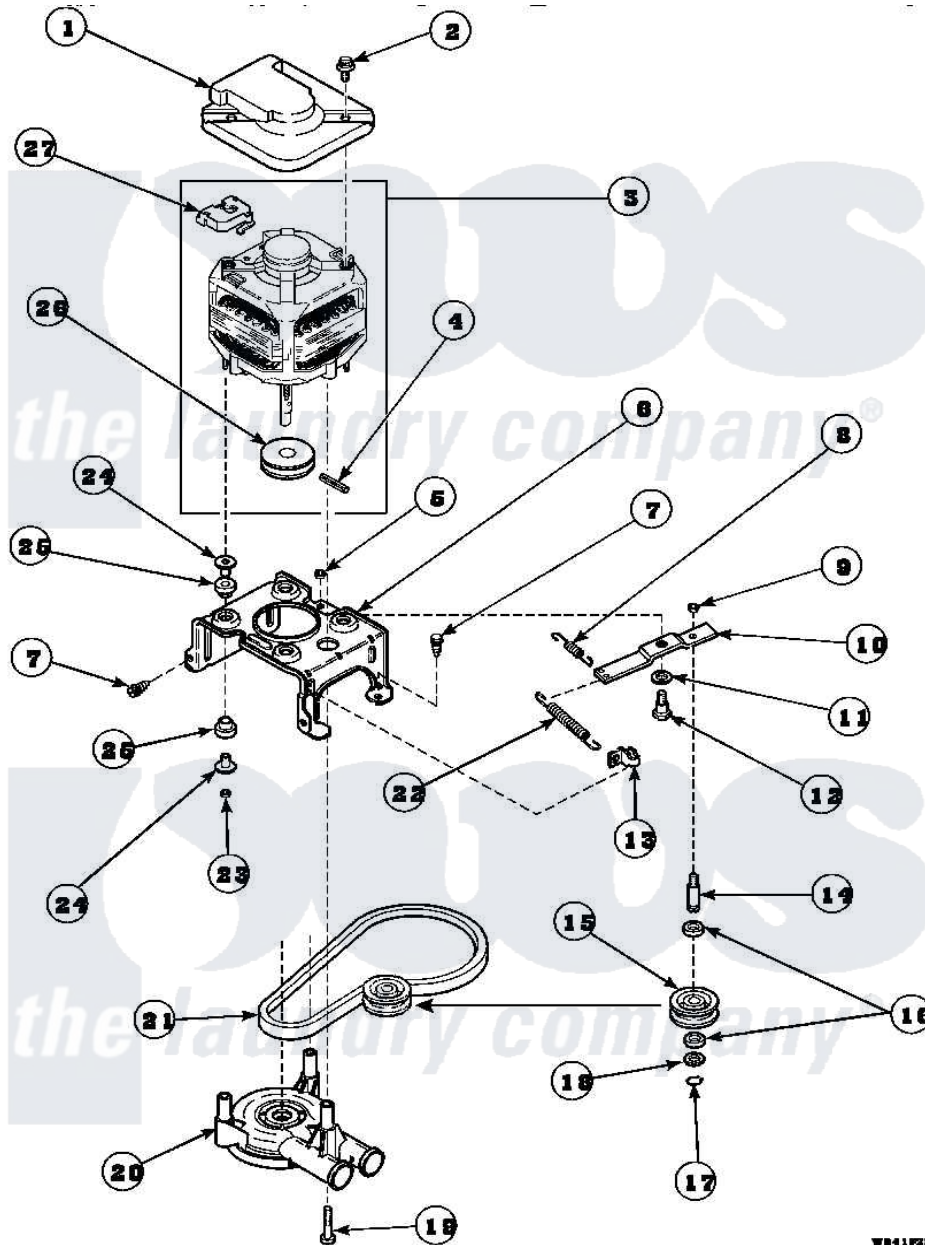

Amana CW8202W2 (BOM: PCW8202W2) 12 - MOTOR, MTG BRKT, BELT, PUMP & IDLER ASSY

WB11P20A

Amana Residential Amana CW8202W2 (BOM: PCW8202W2) Washer Parts Diagram 12 - MOTOR, MTG BRKT, BELT, PUMP & IDLER ASSY
 Click on the part number to view part

Item	Original Part Number	Replaced By	Status	Part Description
1	34754	40112301		Shield, Motor
2	36639	4312464		Screw
3	34571P	27001215		Motor W/Pulley
4	23750			Pin, Roll
5	52566	27001225		Nut, Jam Mid Lock 1/4-20
6	34890		Not Available	BRACKET,MOTOR MOUNT
"	37415P			Kit, Motor Brkt
"	37415	37415P		Kit, Motor Brkt
7	Y31645	27001200		Screw
8	30620		Not Available	SPRING,IDLER LEVER HEL
9	28803	2221070		Clamp, Nylon
10	31054	40041002		Lever, Idler
"	37443	40041002		Lever, Idler
11	81392	40054701		Washer
12	27229	40038901		Screw, 1/4-20

13	28849		Clip, Spring
14	28802		Shaft, Idler
15	28800	Not Available	WHEEL, IDLER
16	Y29443		Washer, Felt
17	23748		Ring, Retaining
18	52549		Washer, 501 ID X3/4 Odx
19	Y34565	40063701	Screw, 10-16 x 1.75
20	36863P	27001233	Pump
21	28808		Belt, Agitate And Spin
22	37366		Spring, Idler
"	37606		Spring, Idler Lever
23	35423	3400029	Nut, Adapter Plate
24	34791		Post, Mount-Motor
25	34788		Mount, Motor
26	27171	Not Available	PULLEY, MOTOR
27	35632	Not Available	SWITCH, MOTOR