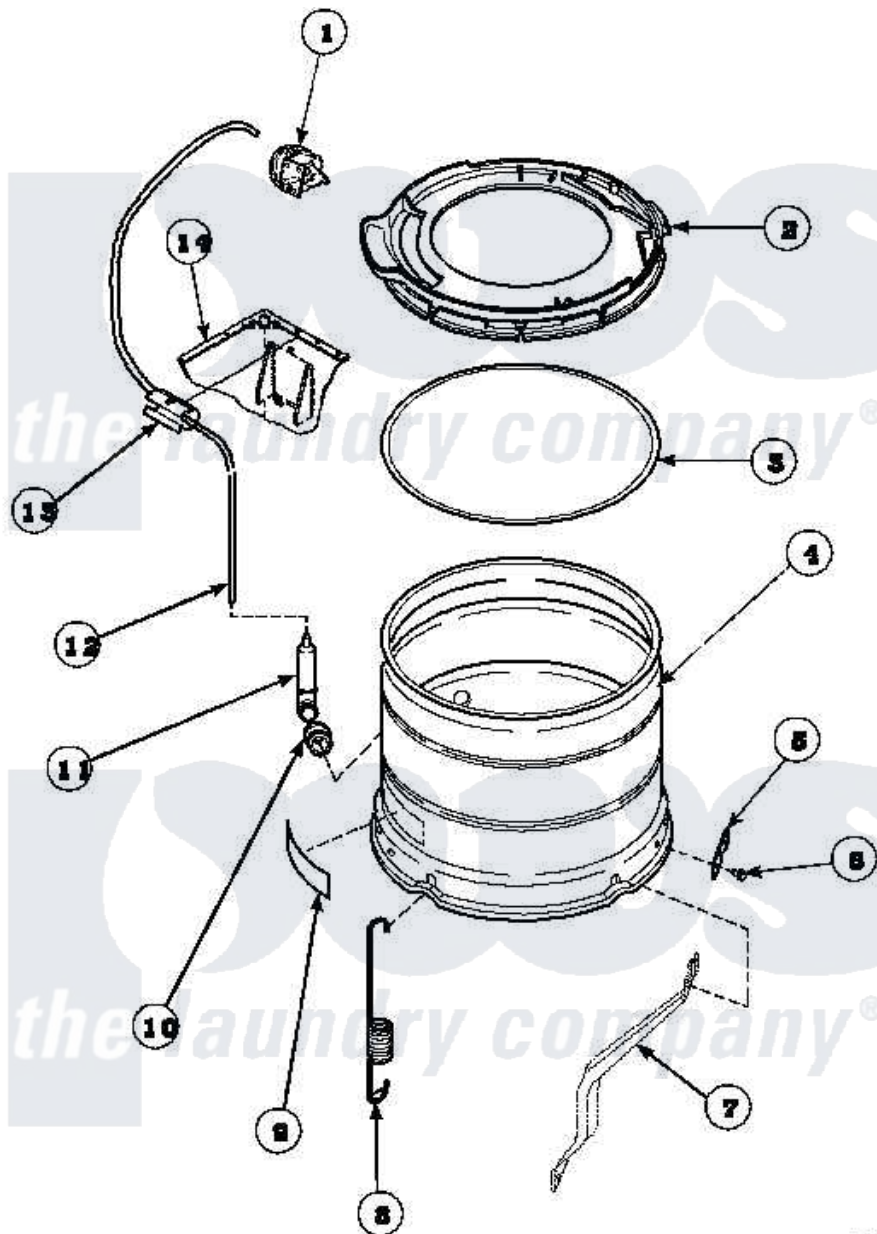

Amana CW8202W2 (BOM: PCW8202W2) 13 - OUTER TUB, COVER AND PRESSURE HOSE

Amana Residential Amana CW8202W2 (BOM: PCW8202W2) Washer Parts Parts Diagram 13 - OUTER TUB, COVER AND PRESSURE HOSE

Click on the part number to view part

Item	Original Part Number	Replaced By	Status	Part Description
1	36045	40055101		Switch, Pressure
2	36025P			Assembly, Tub Cover and Gasket
3	32857			Gasket, Tub Cover Small
4	34438P			Assembly, Outer Tub
5	27926			Plate, Leg .063
6	35369	40128701		Screw, 5/16-18 X .50
7	34471		Not Available	LEG,SUPPORT
8	35948			Spring, Leg-Large Tub
10	29175	40037801		Grommet
11	30907	40008501		Assembly, Pressure Bulb
12	29213	39125		Tubing 31
13	36985		Not Available	CLIP, HOSE
14	34475_P		Not Available	CABINET