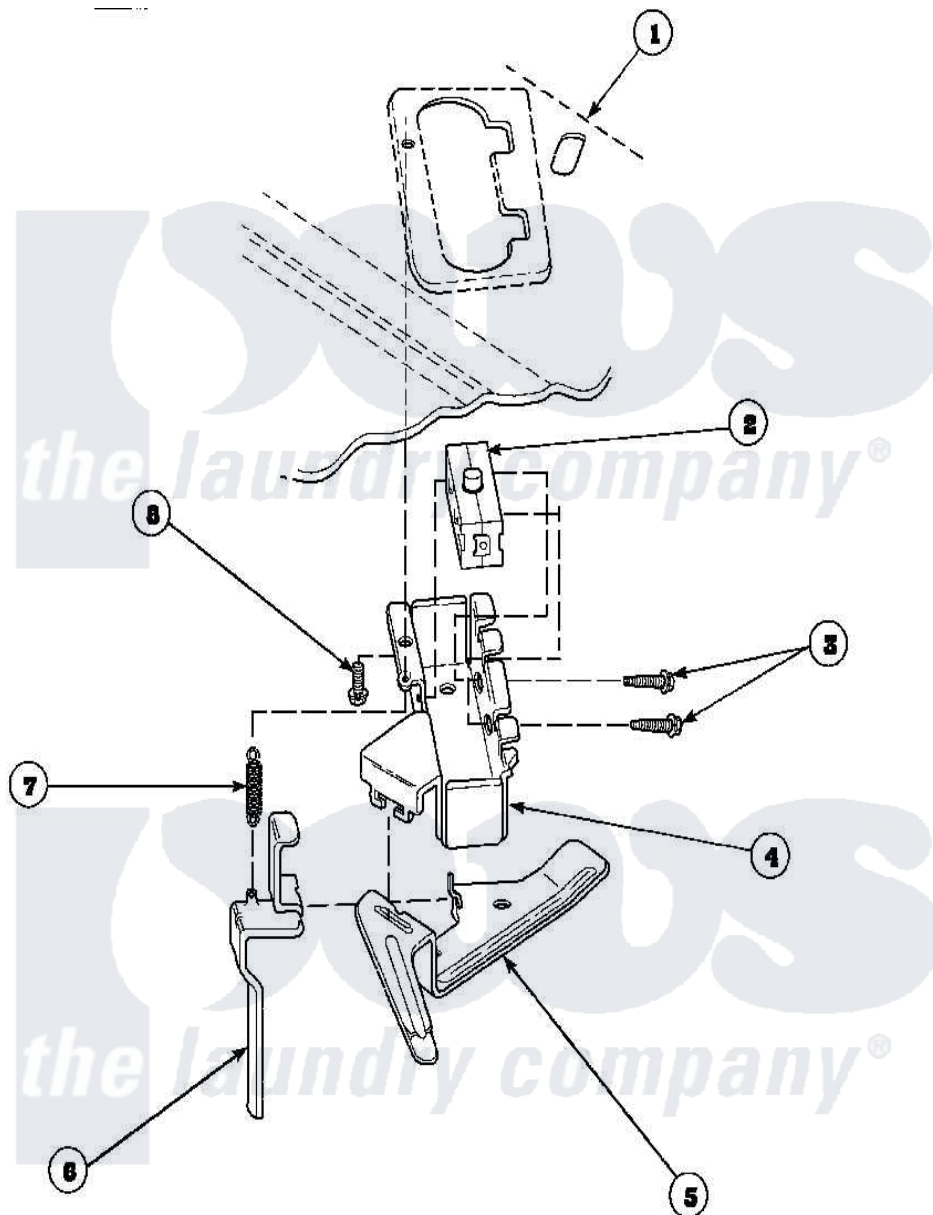

Amana CW8202W2 (BOM: PCW8202W2) 14 - OUT-OF-BALANCE SWITCH

Amana Residential Amana CW8202W2 (BOM: PCW8202W2) Washer Parts Parts Diagram 14 - OUT-OF-BALANCE SWITCH

[Click on the part number to view part](#)

W240223A

Item	Original Part Number	Replaced By	Status	Part Description
1	34902_P		Not Available	CABINET TOP
2	33445	27001095		Switch, Lid
3	36510			Screw
4	36497P			Kit, Switch Holder
5	33441			Arm, Actuator
6	33442			Lever, Unbalanced Load
7	33443			Spring
8	23962	W10116760		Screw