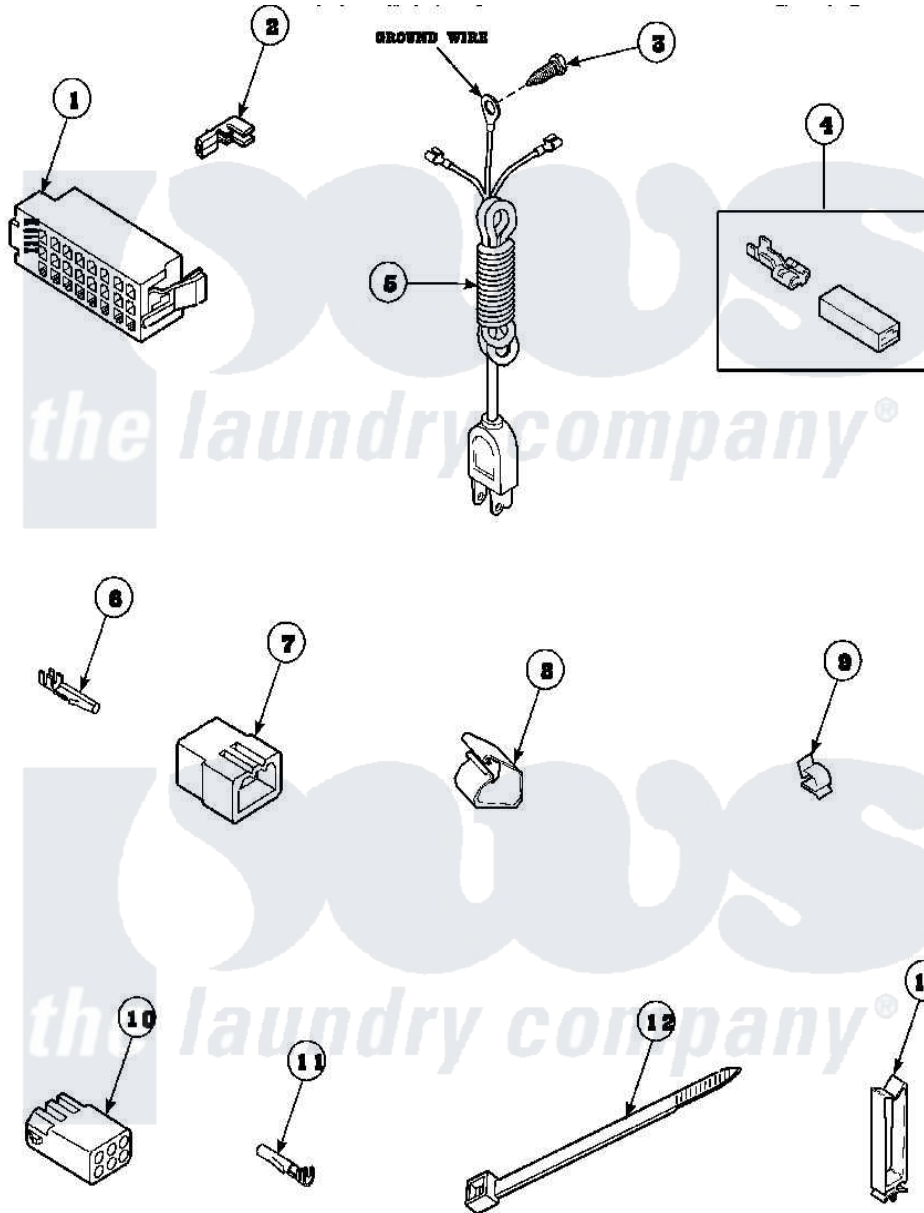

Amana CW8202W2 (BOM: PCW8202W2) 15 - POWER CORD AND TERMINALS

W244753A

Amana Residential Amana CW8202W2 (BOM: PCW8202W2) Washer Parts Parts Diagram 15 - POWER CORD AND TERMINALS

Click on the part number to view part

Item	Original Part Number	Replaced By	Status	Part Description
1	34123			Housing, LH -24 Position
"	32746			Housing, RH-24 Positi
2	Y00188			Molex Terminal
3	52909			Screw, 10B-16 X 1/2 HeX
4	00234	00359		Terminal Ultra Pod 250 X032F
5	Y34458		Not Available	POWER CORD ALL
6	Y00116			Terminal, Pin-Male
7	26302		Not Available	PLUG,1 CIRCUIT
"	23041			Plug, 6 Circuit
"	23033			Plug, 9 Circuit
8	35521		Not Available	CLIP,HARNESS HOLDER
9	21036			Clip, Cable
10	26708			Receptacle, 6 Circuit
"	26301			Receptacle, Molex
"	26163			Receptacle, 9 Circuit

11	Y00117	5011-XX	093 Female Socket
12	36466	M0321209	Tie-Electrical
13	36274	Not Available	CLIP, HARNESS