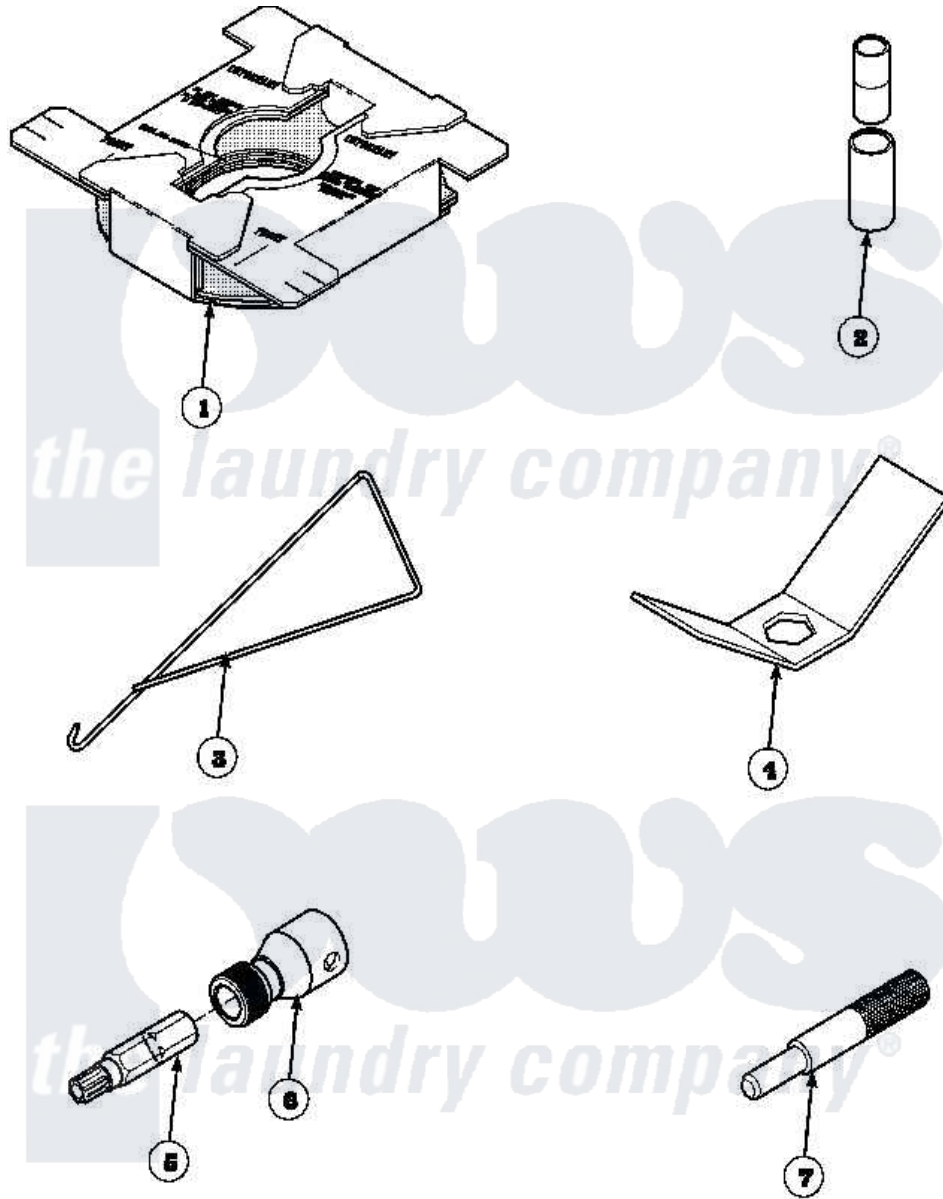

Amana CW8202W2 (BOM: PCW8202W2) 16 - SPECIAL TOOLS

Amana Residential Amana CW8202W2 (BOM: PCW8202W2) Washer Parts Parts Diagram 16 - SPECIAL TOOLS
 Click on the part number to view part

W1030588

Item	Original Part Number	Replaced By	Status	Part Description
1	36926		Not Available	BRACE, SHIPPING
2	242P4			Installer, Spring
3	289P4	321P4		Hook, Spring
4	237P4	306P4		Hex Wrench
5	282P4			T25 Tamper Resistant Bit
6	24161			Torx Bit Holder
7	305P4		Not Available	TOOL, TRANSMISSION PI
NI	555P3	725P3		Kit