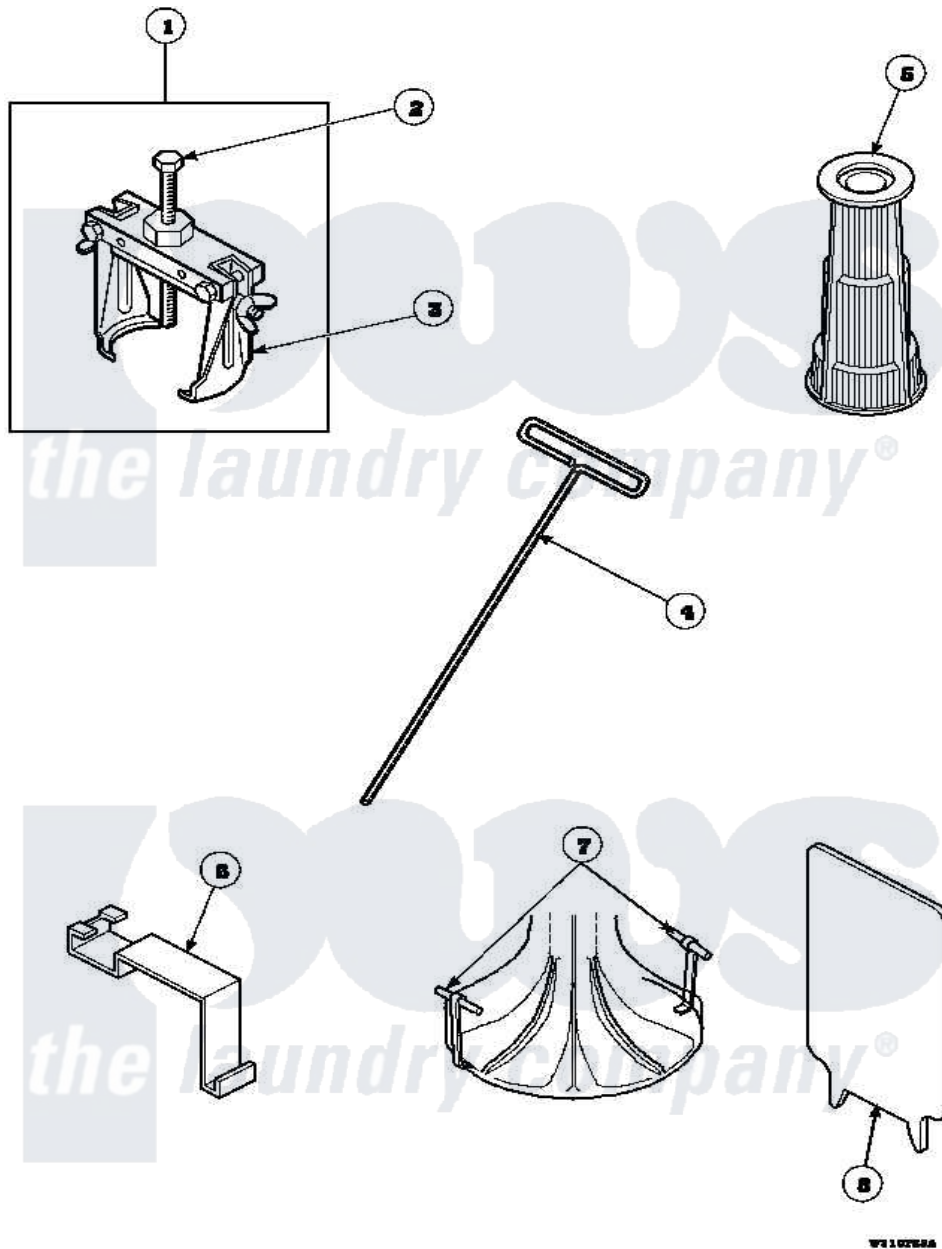

# Amana CW8202W2 (BOM: PCW8202W2) 17 - SPECIAL TOOLS

Amana Residential Amana CW8202W2 (BOM: PCW8202W2) Washer Parts Parts Diagram 17 - SPECIAL TOOLS

Click on the part number to view part

Item	Original Part Number	Replaced By	Status	Part Description
1	<a href="#">294P4</a>			Bell Tool
2	<a href="#">294P4B</a>			Drive Bell Bolt
3	<a href="#">294P4A</a>			Jaw, Drive Bell Tool
4	291P4		Not Available	WRENCH, T - ALLEN
5	<a href="#">293P4</a>			Seal Tool
6	<a href="#">273P4</a>			Tub Cover Gasket Tool
7	<a href="#">254P4P</a>			Agitator Hooks
8	<a href="#">272P4</a>			Tool, Lid Switch Instal
NI	555P3	<a href="#">725P3</a>		Kit