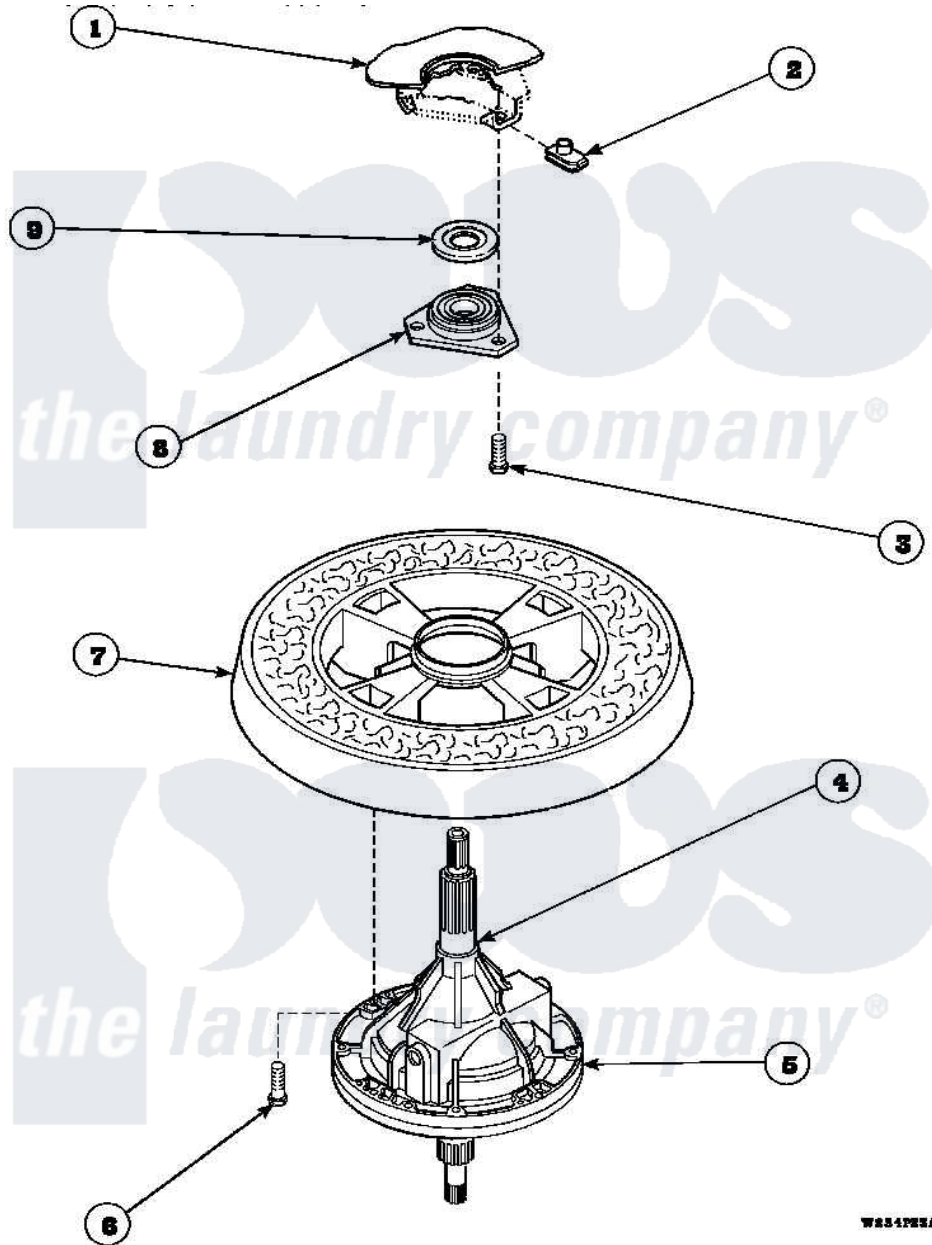

Amana CW8202W2 (BOM: PCW8202W2) 19 - TRANSMISSION ASSY AND BALANCING RING

W251P25A

Amana Residential Amana CW8202W2 (BOM: PCW8202W2) Washer Parts Parts Diagram 19 - TRANSMISSION ASSY AND BALANCING RING

Click on the part number to view part

Item	Original Part Number	Replaced By	Status	Part Description
1	34438P			Assembly, Outer Tub
2	27222			Nut, Retainer 5/16-18
3	36991	3400500		Bolt, 3405245 5/16-18 X 3/4
4	27604P			Never-Seeze 1 Oz Tube
5	34526P			Assembly, Transmission
6	37047		Not Available	SCREW, CAP
7	34731		Not Available	ASSY,BALANCE RING-COMPL
8	27182	40004201P		Main Bearing Assembly
9	27187			Flinger