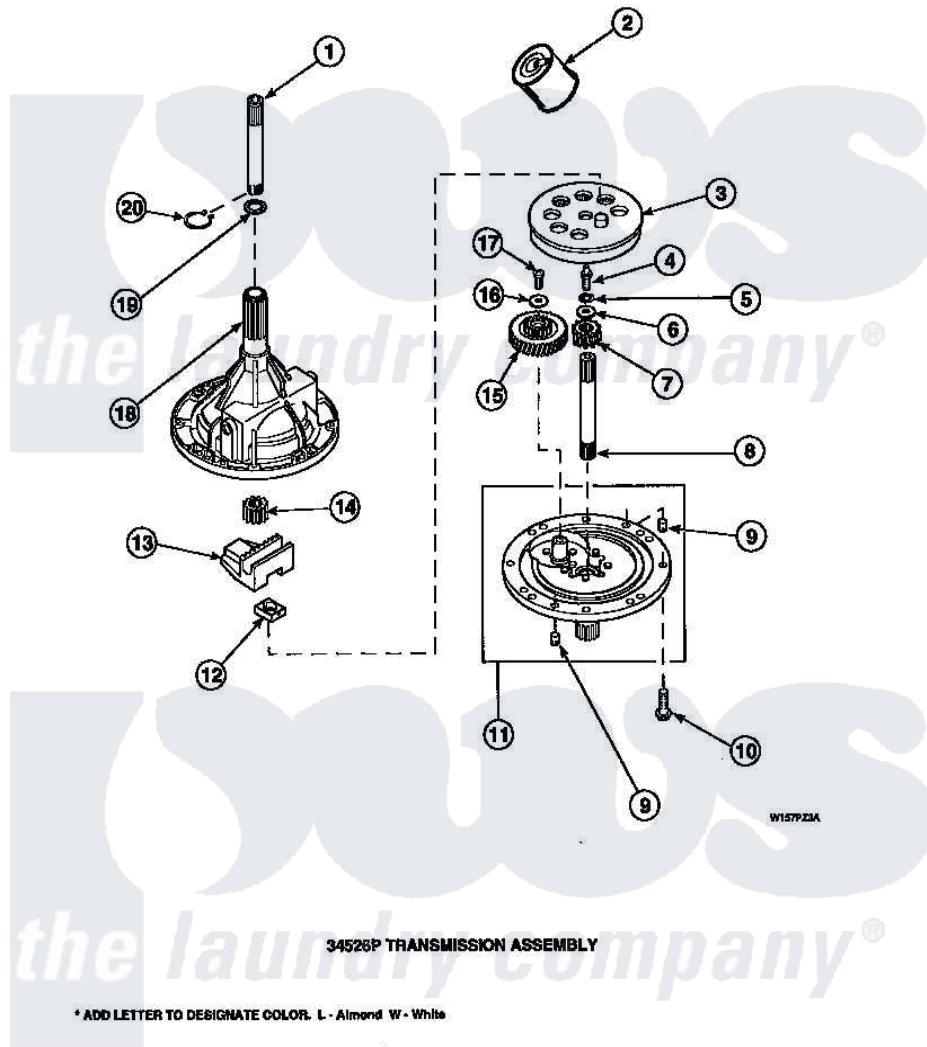

Amana CW8202W2 (BOM: PCW8202W2 A) 01 - 34526P TRANSMISSION ASSY

Amana Residential Amana CW8202W2 (BOM: PCW8202W2 A) Washer Parts Parts Diagram 01 - 34526P TRANSMISSION ASSY
 Click on the part number to view part

Item	Original Part Number	Replaced By	Status	Part Description
1	Y36570			Shaft, Output
2	27243P			Oil, CW Transmission F-
3	26577			Assembly, Gear And Stud
4	27030		Not Available	SCREW, 1/4-20 SPECIAL
5	21456			Lockwasher, 1/4 Intshkp
6	26509	40041501		Washer
7	36562			Pinion, Drive
8	34853			Shaft, Input
9	27172			Pin, Dowel
10	32814		Not Available	SCREW, 1/4-20X7/8 SERRA
11	38290			Assembly, Cover
12	26493			Slide
13	Y31526			Rack
14	27003			Pinion, Agitator
15	29161			Gear, Reduction

16	29260	Not Available	WASHER
17	29273		Screw, 1/4-20 X 3/8
18	33223	Not Available	ASSY, TRANSMISSION CASE
19	35092		Washer, 3628id X 1.00 X .056
20	27197		Ring, Retaining
NI	37577P	Not Available	SEALANT