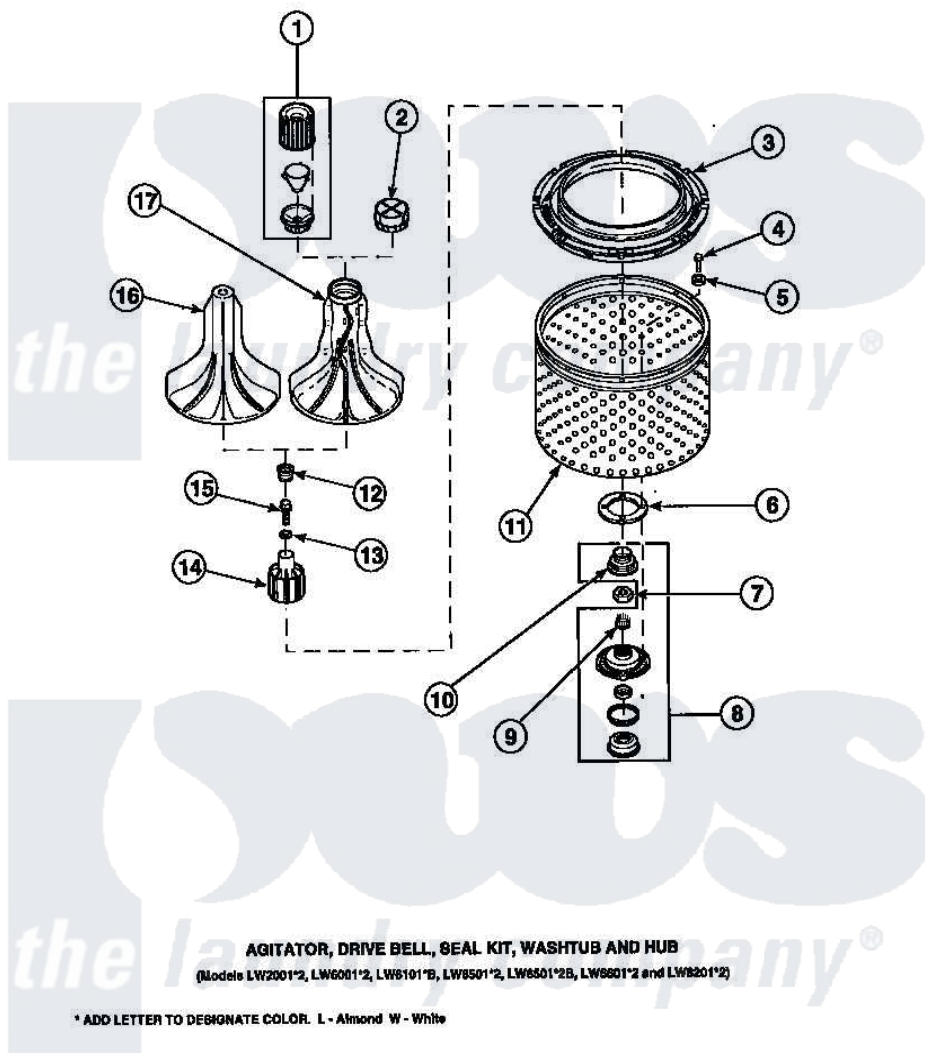

**Amana CW8202W2 (BOM: PCW8202W2 A) 02 - AGITATOR/DRIVE BELL/SEAL KIT/TUB & HUB**

Amana Residential Amana CW8202W2 (BOM: PCW8202W2 A) Washer Parts Parts Diagram 02 - AGITATOR/DRIVE BELL/SEAL KIT/TUB & HUB  
 Click on the part number to view part

Item	Original Part Number	Replaced By	Status	Part Description
1	36542	<a href="#">40002101W</a>		Assembly, Fabric Softner
2	<a href="#">36515</a>			Cap, Agitator
3	<a href="#">35035</a>			Guard, Clothes
4	27202	<a href="#">W10116787</a>		Screw
5	<a href="#">28094</a>			Gasket
7	Y29220	<a href="#">40016301</a>		Nut, Lock
8	495P3	<a href="#">R9900552</a>		Hub And Seal
9	29728	<a href="#">40008301</a>		Insert, Spline
10	36425	<a href="#">40016101</a>		Seal, Bell Drive
12	36511	<a href="#">40008401</a>		Plug, Bell
13	<a href="#">36472</a>			O-Ring
15	34288	<a href="#">40065102</a>		Screw, Shoulder 1/4
16	<a href="#">33513</a>			Agitator, Short-Coin
17	33174	<a href="#">40000501W</a>		Agitator, Flex Vane