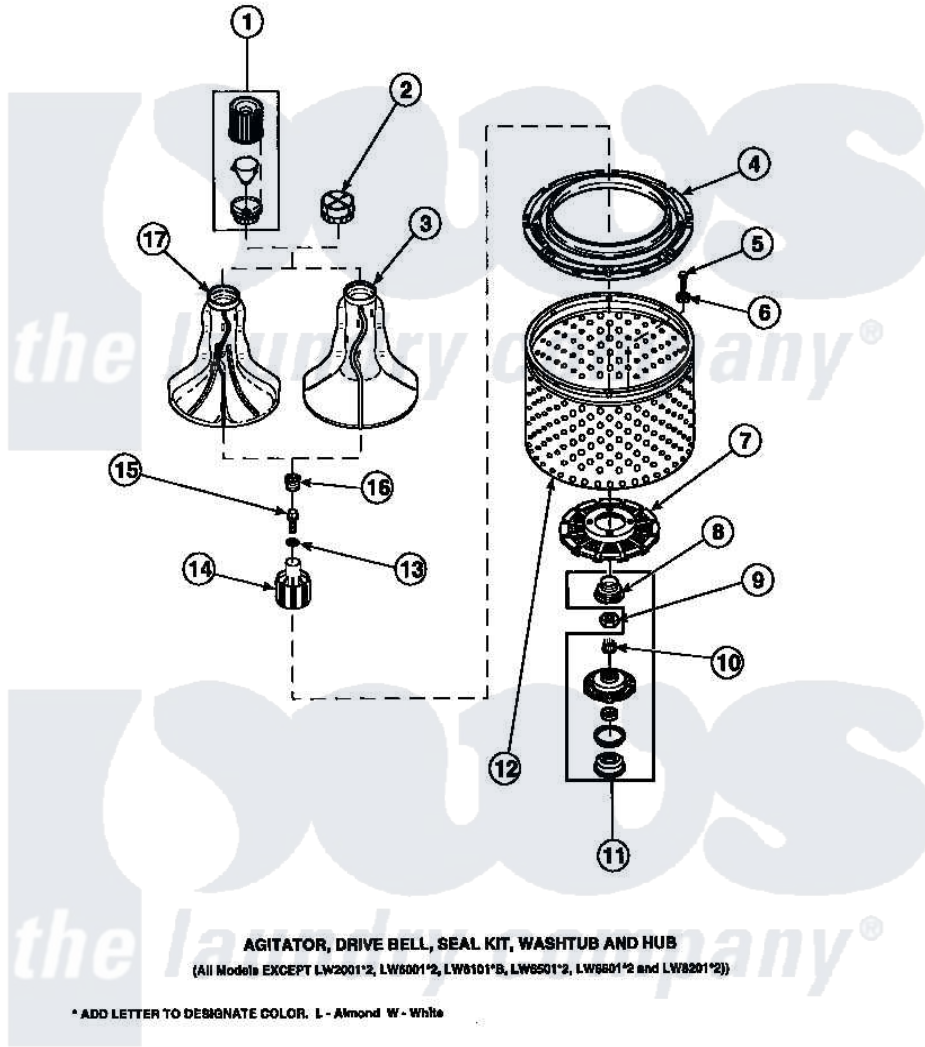

**Amana CW8202W2 (BOM: PCW8202W2 A) 03 - AGITATOR/DRIVE BELL/SEAL KIT/TUB & HUB**

Amana Residential Amana CW8202W2 (BOM: PCW8202W2 A) Washer Parts Parts Diagram 03 - AGITATOR/DRIVE BELL/SEAL KIT/TUB & HUB  
 Click on the part number to view part

Item	Original Part Number	Replaced By	Status	Part Description
2	<a href="#">36515</a>			Cap, Agitator
4	<a href="#">35035</a>			Guard, Clothes
5	27202	<a href="#">W10116787</a>		Screw
6	<a href="#">28094</a>			Gasket
7	32998	<a href="#">39371</a>		Filter Lin
8	36425	<a href="#">40016101</a>		Seal, Bell Drive
9	Y29220	<a href="#">40016301</a>		Nut, Lock
10	29728	<a href="#">40008301</a>		Insert, Spline
11	495P3	<a href="#">R9900552</a>		Hub And Seal
12	33501P	<a href="#">R9900144</a>		Kit- Wash
13	<a href="#">36472</a>			O-Ring
14	36443P	<a href="#">R9900189</a>		Kit, Drive Bell And Seal
15	34288	<a href="#">40065102</a>		Screw, Shoulder 1/4
16	36511	<a href="#">40008401</a>		Plug, Bell
17	33174	<a href="#">40000501W</a>		Agitator, Flex Vane