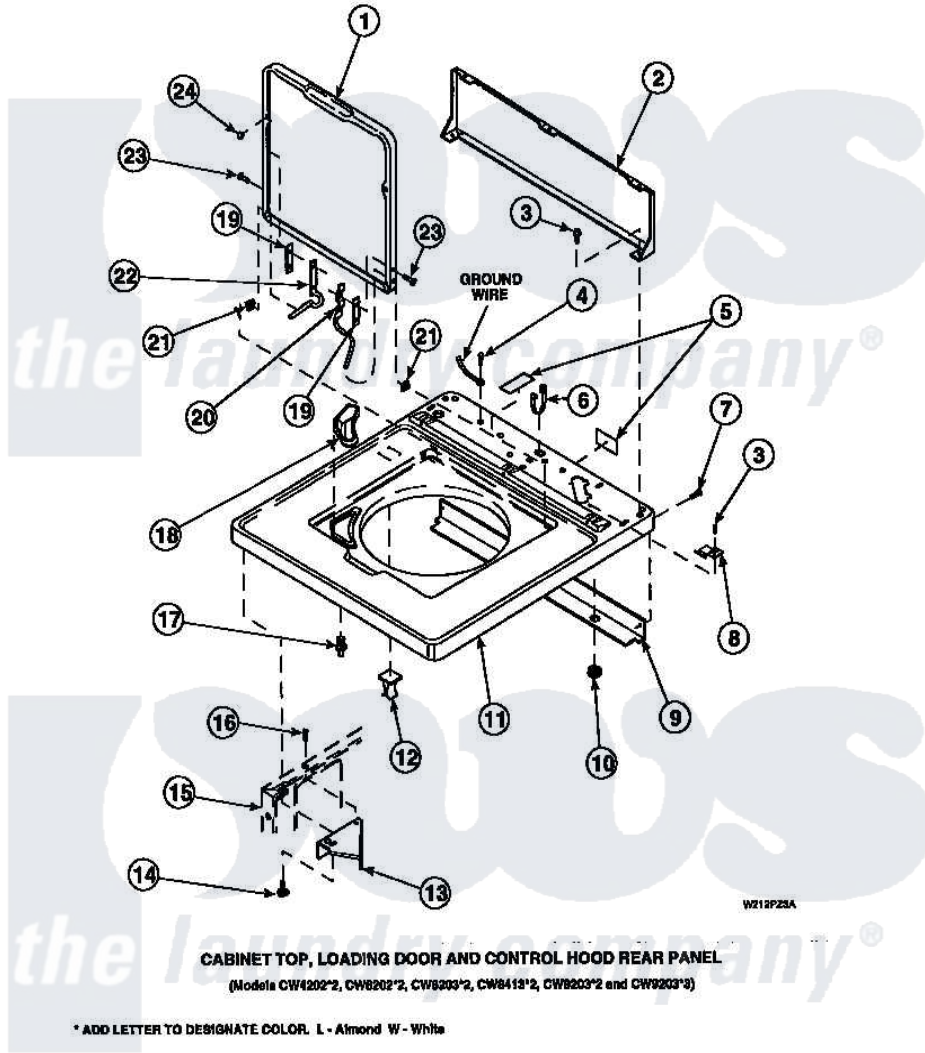

**Amana CW8202W2 (BOM: PCW8202W2 A) 05 - CAB TOP/LOADING DR & CTRL HOOD REAR PAN**

Amana Residential Amana CW8202W2 (BOM: PCW8202W2 A) Washer Parts Parts Diagram 05 - CAB TOP/LOADING DR & CTRL HOOD REAR PAN  
 Click on the part number to view part

Item	Original Part Number	Replaced By	Status	Part Description
2	34903		Not Available	PANEL, BACK HOOD (USE 37782)
3	23962	<a href="#">W10116760</a>		Screw
4	<a href="#">52909</a>			Screw, 10B-16 X 1/2 HeX
5	500316		Not Available	LABEL, WARNING-DISCONNECT POWER
6	21903	<a href="#">211881</a>		Grommet, Cord Part Not Used-Gas Models Only
7	27196	<a href="#">27001200</a>		Screw
8	35887	<a href="#">40063901</a>		Clip, Hold Down
9	<a href="#">34228</a>			Shield, Top
10	80262		Not Available	GROMMET
11	34902P		Not Available	TOP
13	<a href="#">36034</a>			Bracket, Director-Module
14	Y31644	<a href="#">27001200</a>		Screw
15	34475P		Not Available	CABINET

16	36035	Not Available	SCREW,8-18X3/8 PHIL FLT HD
17	<a href="#">56534</a>		Barrel, Support
18	34776	Not Available	DISPENSER,BLEACH
19	<a href="#">34338</a>		Gasket, Hinge
20	<a href="#">36437</a>		Hinge, Lid R
21	33446	<a href="#">40008201</a>	Bushing, Hinge
22	<a href="#">36438</a>		Hinge, Lid Left
23	34337	<a href="#">W10119828</a>	Screw, Lid Hinge Mounting
24	21685	<a href="#">40038001</a>	Bumper