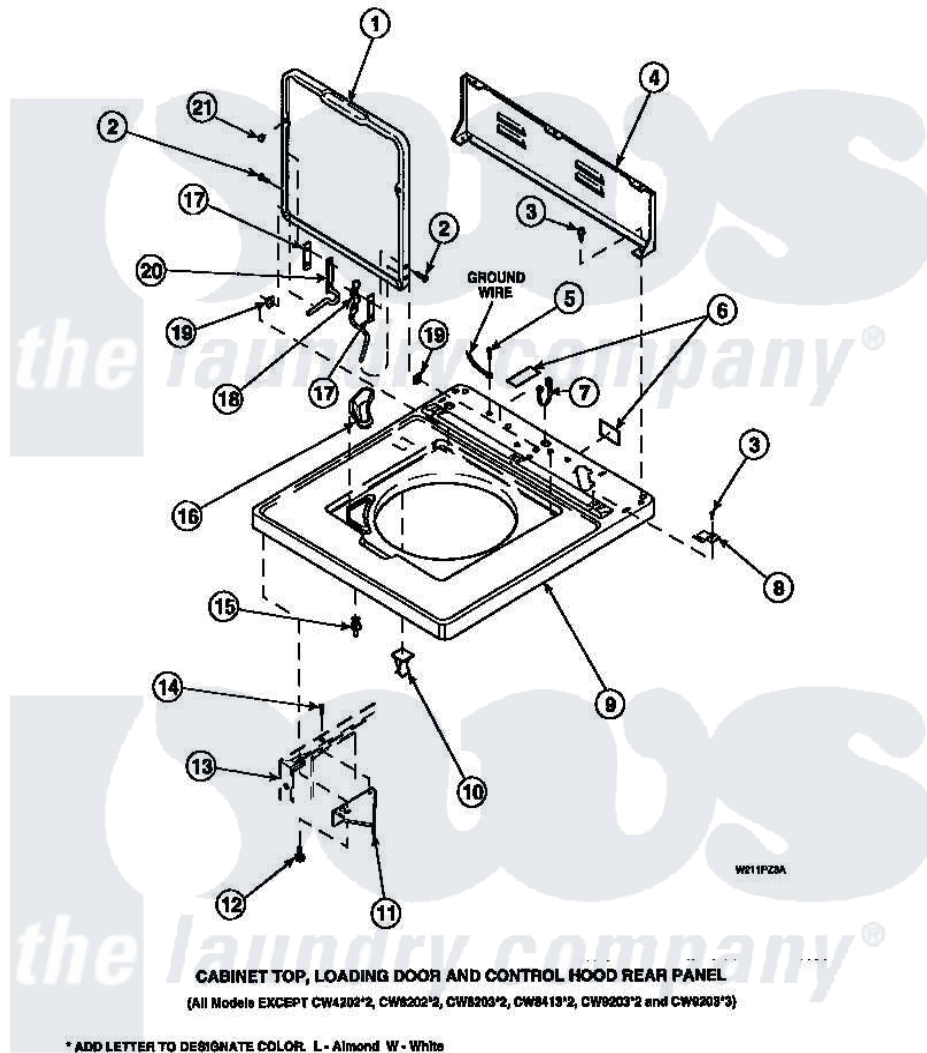

Amana CW8202W2 (BOM: PCW8202W2 A) 06 - CAB TOP/LOADING DR & CTRL HOOD REAR PAN

Amana Residential Amana CW8202W2 (BOM: PCW8202W2 A) Washer Parts Parts Diagram 06 - CAB TOP/LOADING DR & CTRL HOOD REAR PAN
 Click on the part number to view part

Item	Original Part Number	Replaced By	Status	Part Description
1	33541P		Not Available	LID
2	34337	W10119828		Screw, Lid Hinge Mounting
3	23962	W10116760		Screw
4	34903		Not Available	PANEL, BACK HOOD (USE 37782)
5	52909			Screw, 10B-16 X 1/2 HeX
6	24903		Not Available	STICKER,DISCONNECT POW
7	21903	211881		Grommet, Cord Part Not Used-Gas Models Only
8	35887	40063901		Clip, Hold Down
9	34902P		Not Available	TOP
11	36034			Bracket, Director-Module
12	Y31644	27001200		Screw
13	34475P		Not Available	CABINET
14	36035		Not Available	SCREW,8-18X3/8 PHIL FLT

14	30033	Not Available	HD
15	56534		Barrel, Support
16	34776	Not Available	DISPENSER,BLEACH
17	34338		Gasket, Hinge
18	36437		Hinge, Lid R
19	33446	40008201	Bushing, Hinge
21	21685	40038001	Bumper
NI	26594P		Grease, Silicone - 2 Oz Tube