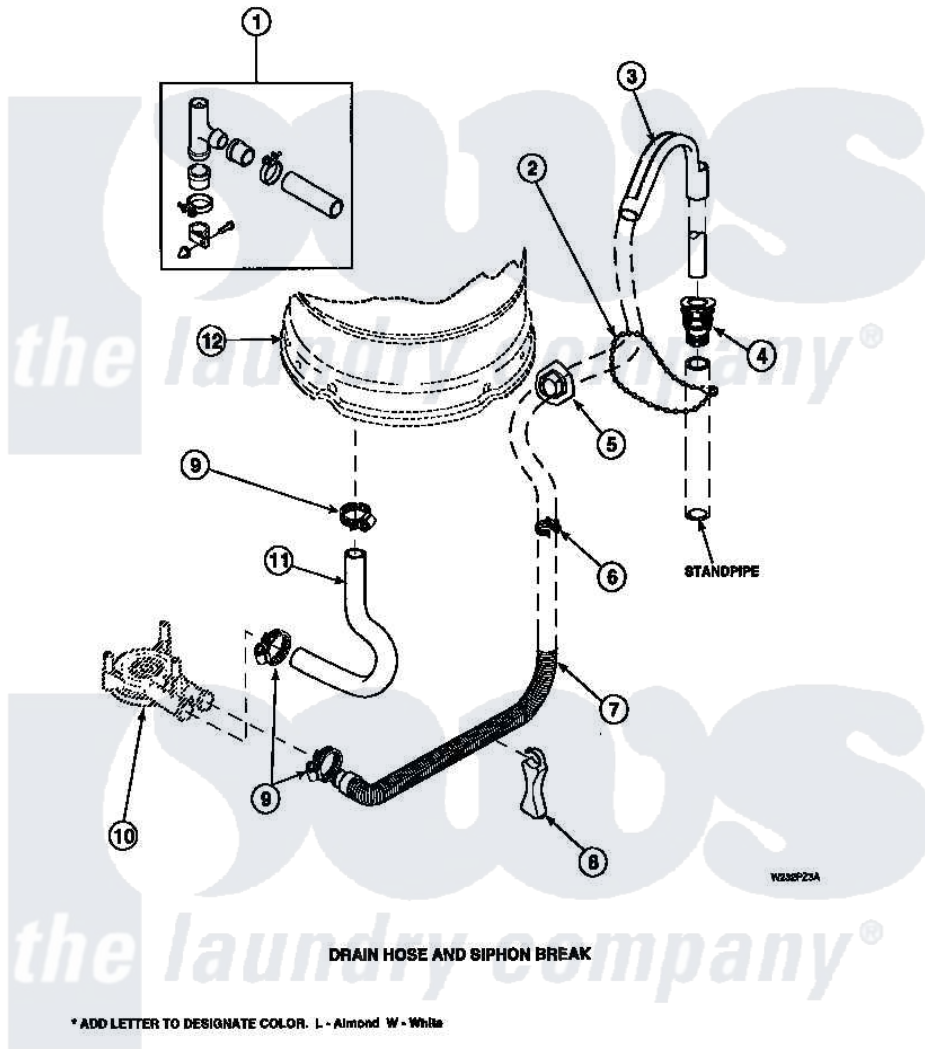

Amana CW8202W2 (BOM: PCW8202W2 A) 07 - DRAIN HOSE AND SIPHON BREAK

Amana Residential Amana CW8202W2 (BOM: PCW8202W2 A) Washer Parts Parts Diagram 07 - DRAIN HOSE AND SIPHON BREAK
 Click on the part number to view part

Item	Original Part Number	Replaced By	Status	Part Description
1	562P3	76660		Break-Sphn
2	33489	8539404		Tie-Wire
3	33615	22003814		Retainer, Drain Hose
4	36878	40008101		Adapter, Standpipe
5	32219			Relief, Strain
6	36014			Clip, Retainer-Hose
7	37245	40053901		Hose, Drain
8	36522			Hose Support
"	35487			Support, Hose
9	36802	285655		Clamp, Hose
10	36863P	27001233		Pump
11	35753			Hose, Tub To Pump-Ddp
"	35752			Hose, Tub To Pump-Ddp
12	34438P			Assembly, Outer Tub
"	34439P			Outer Tub