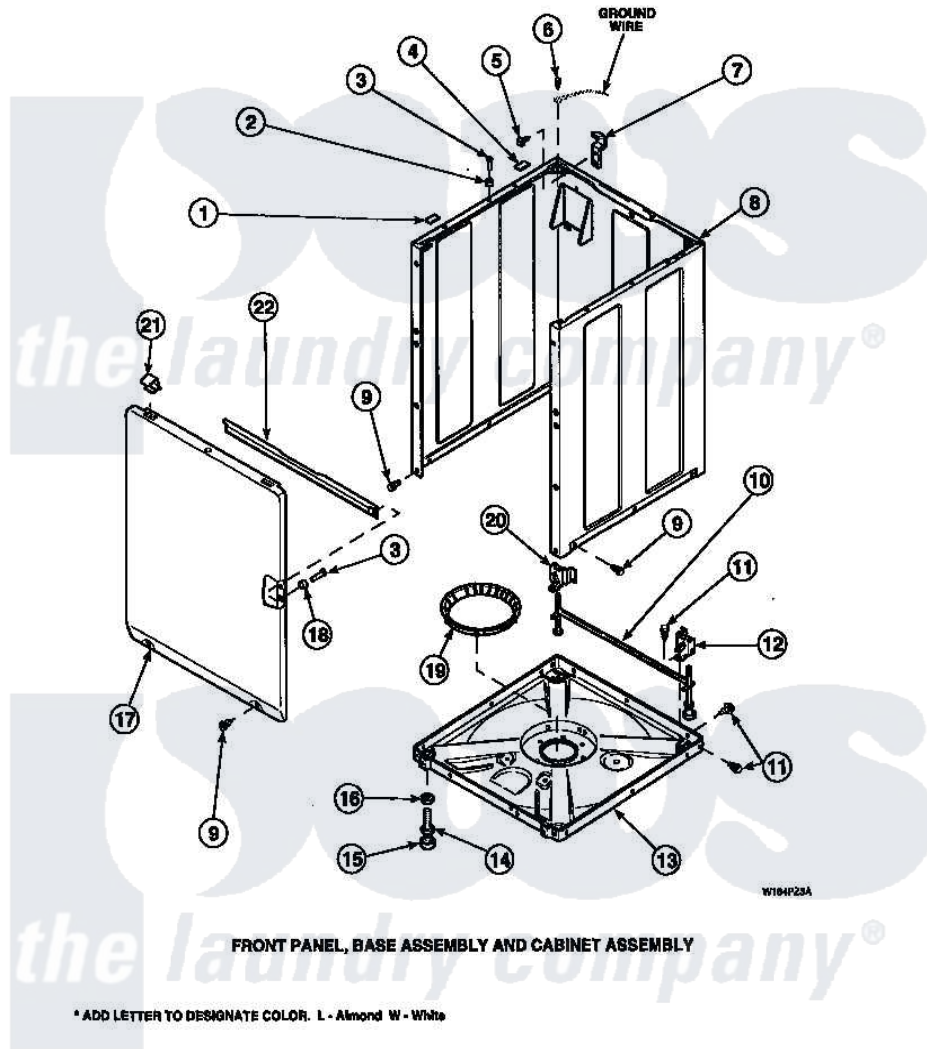

**Amana CW8202W2 (BOM: PCW8202W2 A) 08 - FRONT PANEL, BASE ASSY AND CABINET ASSY**

Amana Residential Amana CW8202W2 (BOM: PCW8202W2 A) Washer Parts Parts Diagram 08 - FRONT PANEL, BASE ASSY AND CABINET ASSY  
 Click on the part number to view part

Item	Original Part Number	Replaced By	Status	Part Description
1	<a href="#">Y56128</a>			Pad, Bumper
2	56079	<a href="#">505187</a>		Locator, Panel
3	32671	<a href="#">Y014874</a>		Screw, Idler Arm And Sleeve
4	<a href="#">36226</a>			Pad, Bumper .25
5	34499		Not Available	SCREW, No.10B X 1/4 TAP IN HX
6	23962	<a href="#">W10116760</a>		Screw
7	<a href="#">Y27103</a>			Hinge, Hold-Down Lug
8	34475P		Not Available	CABINET
9	27196	<a href="#">27001200</a>		Screw
10	<a href="#">34443</a>			Assembly, Leg And Stabilier
11	35148		Not Available	SCREW, 1/4-14 X 3/8 HX HD
12	36036		Not Available	BRACKET, SLL-RIGHT
13	<a href="#">36599P</a>			Assembly Nut/ Leg Base
"	<a href="#">34434P</a>			Assembly Nut/Leg Base

14	Y34319	<a href="#">22003428</a>	Leg, Adjustable
15	34318	<a href="#">40016001</a>	Foot, Rubber
16	Y21899	<a href="#">40038101</a>	Nut, Leg
17	34656P	Not Available	NOT GOOD No. SEE NOTE PNL, FRONT
18	<a href="#">28102</a>		Locator, Panel
19	36108	Not Available	SNUBBER PAD & ISOLATOR
20	<a href="#">36037</a>		Bracket, SII-Left
21	<a href="#">35865</a>		Clip, Hold-Down Front Panel
22	Y35097	Not Available	BRACE, FRT PNL