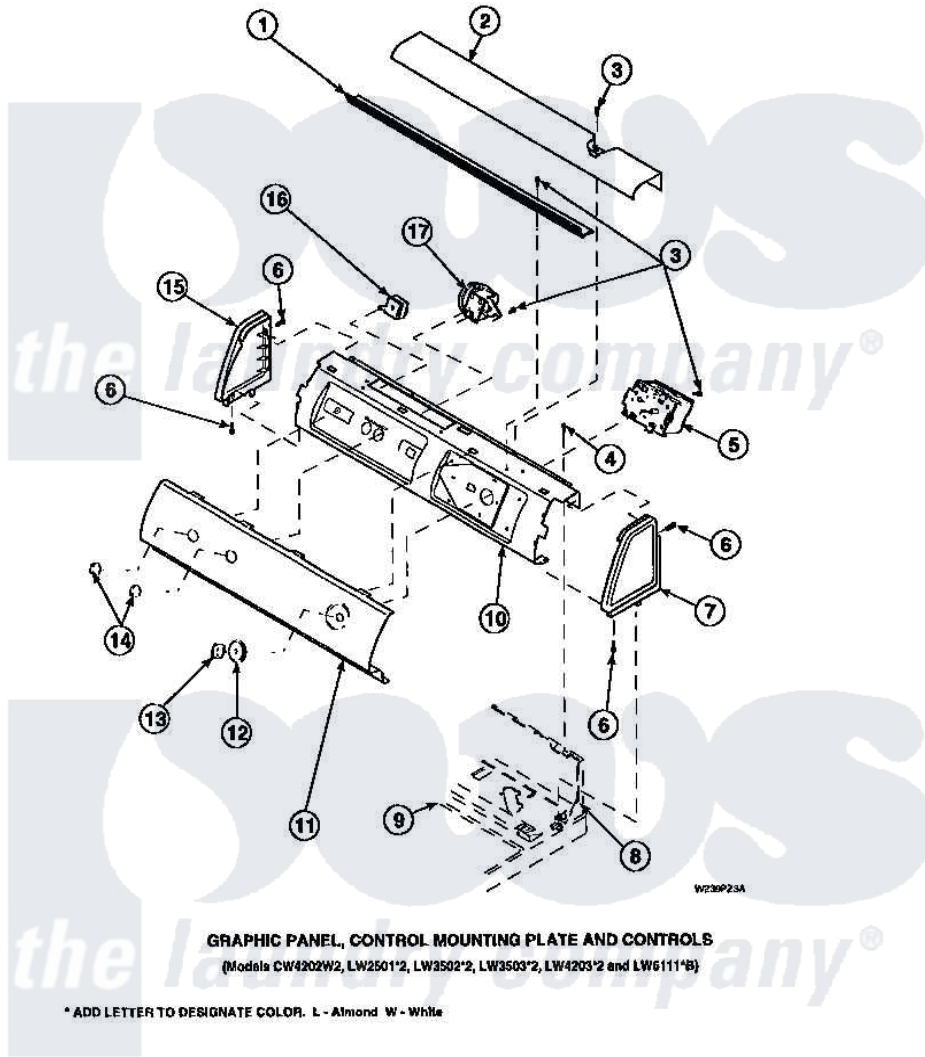

Amana CW8202W2 (BOM: PCW8202W2 A) 09 - GRAPHIC PANEL, CTRL MTG PLATE AND CTRLS

Amana Residential Amana CW8202W2 (BOM: PCW8202W2 A) Washer Parts Diagram 09 - GRAPHIC PANEL, CTRL MTG PLATE AND CTRLS
 Click on the part number to view part

| Item | Original Part Number | Replaced By | Status | Part Description |
|------|-----------------------|---------------------------|---------------|---|
| 1 | Y34826 | | Not Available | DIFFUSER,LAMP-CLEAR |
| 3 | 23962 | W10116760 | | Screw |
| 4 | 34904 | 489355 | | Screw, 8 X 1/2 |
| 5 | 31239 | 31239P | | Timer 3 Cycle Package |
| 6 | 501086 | 90767 | | Screw, 8A X 3/8 HeX Washer Head Tapping |
| 8 | 34903 | | Not Available | PANEL, BACK HOOD (USE 37782) |
| 9 | 34902P | | Not Available | TOP |
| 10 | 34821 | | Not Available | CONTROL MOUNTING PLATE |
| 16 | 35115 | | | Switch, TemPerature 3 P |
| 17 | 36045 | 40055101 | | Switch, Pressure |