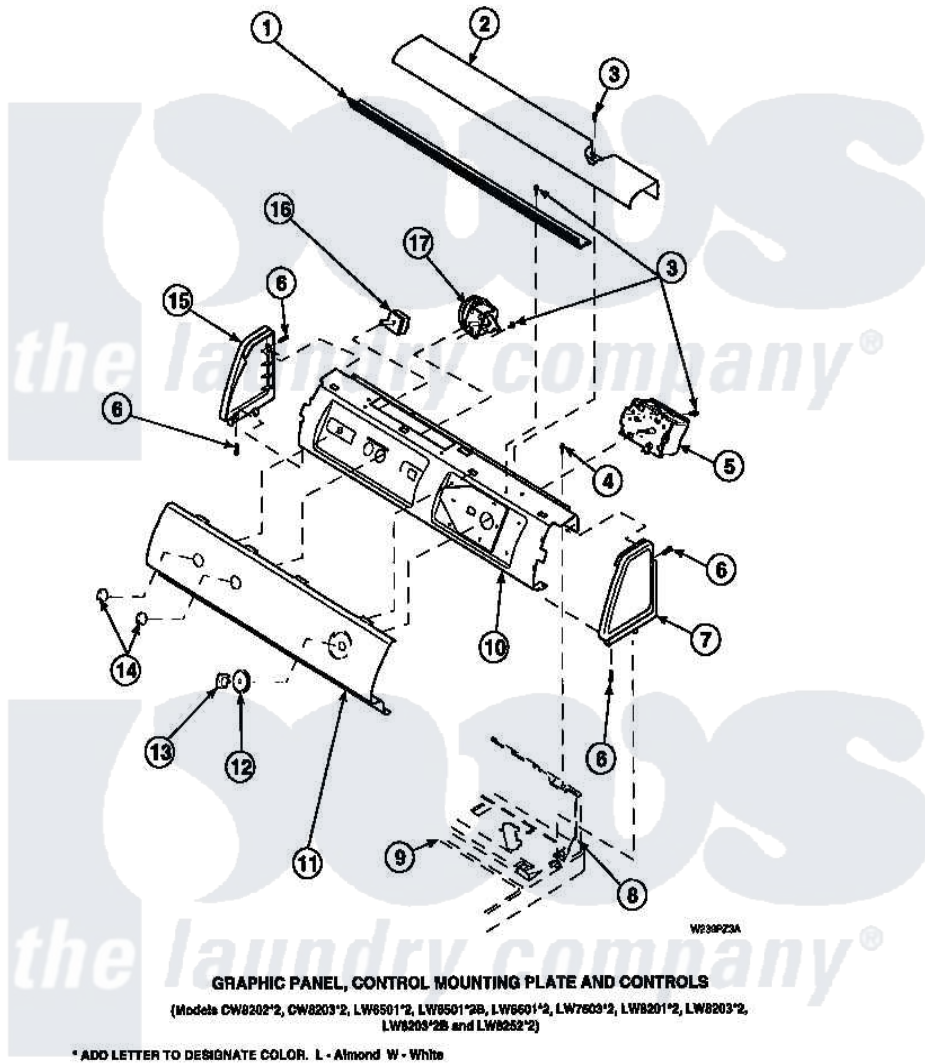

Amana CW8202W2 (BOM: PCW8202W2 A) 10 - GRAPHIC PANEL, CTRL MTG PLATE AND CTRLS

Amana Residential Amana CW8202W2 (BOM: PCW8202W2 A) Washer Parts Parts Diagram 10 - GRAPHIC PANEL, CTRL MTG PLATE AND CTRLS
 Click on the part number to view part

Item	Original Part Number	Replaced By	Status	Part Description
1	Y34826		Not Available	DIFFUSER,LAMP-CLEAR
2	34824		Not Available	TOP COVER
3	23962	W10116760		Screw
4	34904	489355		Screw, 8 X 1/2
5	31239	31239P		Timer 3 Cycle Package
6	501086	90767		Screw, 8A X 3/8 HeX Washer Head Tapping
7	34817		Not Available	END CAP(RIGHT)
8	34903		Not Available	PANEL, BACK HOOD (USE 37782)
9	34902P		Not Available	TOP
10	34821		Not Available	CONTROL MOUNTING PLATE
11	37681W		Not Available	PANEL, GRAPHICS (WHITE)
"	36613		Not Available	GRAPHIC PANEL
12	36700		Not Available	TIMER KNOB SKIRT

13	35333	Not Available	TIMER KNOB
14	36701	Not Available	KNOB, TEMP
15	34818	Not Available	END CAP(LEFT)
16	35115		Switch, TemPerature 3 P
17	35010	39035	Switch, Pressure-Var
"	36045	40055101	Switch, Pressure