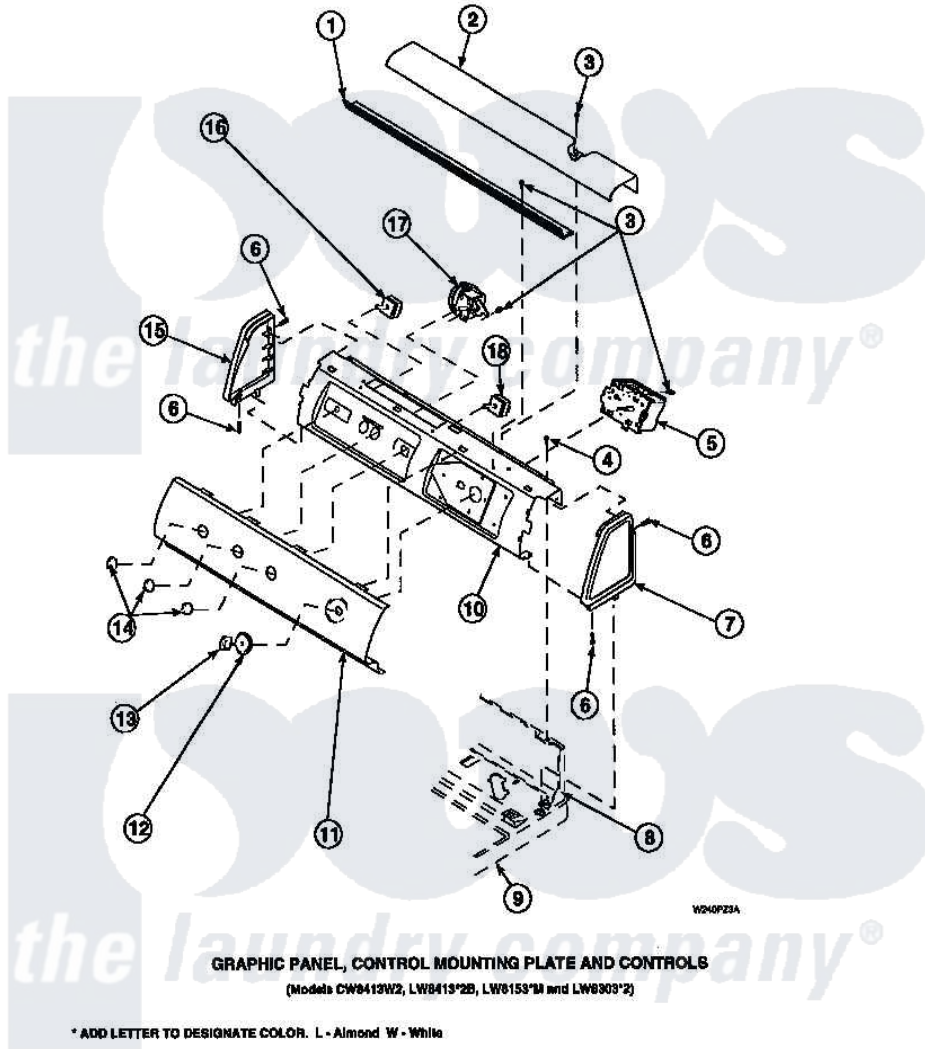

**Amana CW8202W2 (BOM: PCW8202W2 A) 11 - GRAPHIC PANEL, CTRL  
MTG PLATE AND CTRLS**

Amana [Residential Amana CW8202W2 \(BOM: PCW8202W2 A\) Washer Parts](#) Parts Diagram 11 - GRAPHIC PANEL, CTRL MTG PLATE AND CTRLS  
Click on the part number to view part

Item	Original Part Number	Replaced By	Status	Part Description
1	Y34826		Not Available	DIFFUSER,LAMP-CLEAR
2	34824		Not Available	TOP COVER
3	23962	<a href="#">W10116760</a>		Screw
4	34904	<a href="#">489355</a>		Screw, 8 X 1/2
5	<a href="#">36607</a>			Timer, 4 Cycle
6	501086	<a href="#">90767</a>		Screw, 8A X 3/8 HeX Washer Head Tapping
7	34817		Not Available	END CAP(RIGHT)
8	34903		Not Available	PANEL, BACK HOOD (USE 37782)
9	34902P		Not Available	TOP
10	34821		Not Available	CONTROL MOUNTING PLATE
11	36611		Not Available	PANEL, GRAPHICS
12	36700		Not Available	TIMER KNOB SKIRT
13	35333		Not Available	TIMER KNOB

14	36701	Not Available	KNOB, TEMP
15	34818	Not Available	END CAP(LEFT)
17	36045	<a href="#">40055101</a>	Switch, Pressure