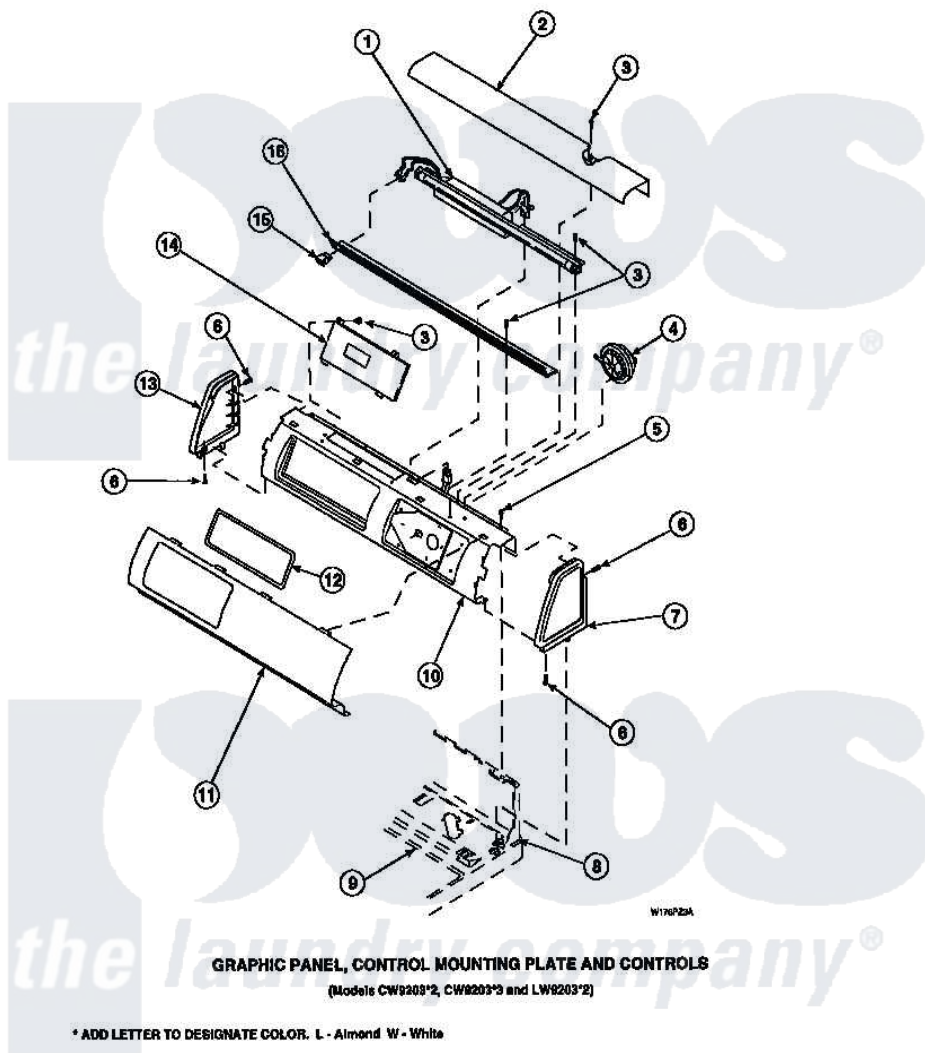

**Amana CW8202W2 (BOM: PCW8202W2 A) 12 - GRAPHIC PANEL, CTRL
MTG PLATE AND CTRLS**

Amana [Residential Amana CW8202W2 \(BOM: PCW8202W2 A\) Washer Parts](#) Parts Diagram 12 - GRAPHIC PANEL, CTRL MTG PLATE AND CTRLS
Click on the part number to view part

Item	Original Part Number	Replaced By	Status	Part Description
2	34824		Not Available	TOP COVER
3	23962	W10116760		Screw
5	34904	489355		Screw, 8 X 1/2
6	501086	90767		Screw, 8A X 3/8 HeX Washer Head Tapping
7	34817		Not Available	END CAP(RIGHT)
8	34903		Not Available	PANEL, BACK HOOD (USE 37782)
9	34902P		Not Available	TOP
13	34818		Not Available	END CAP(LEFT)