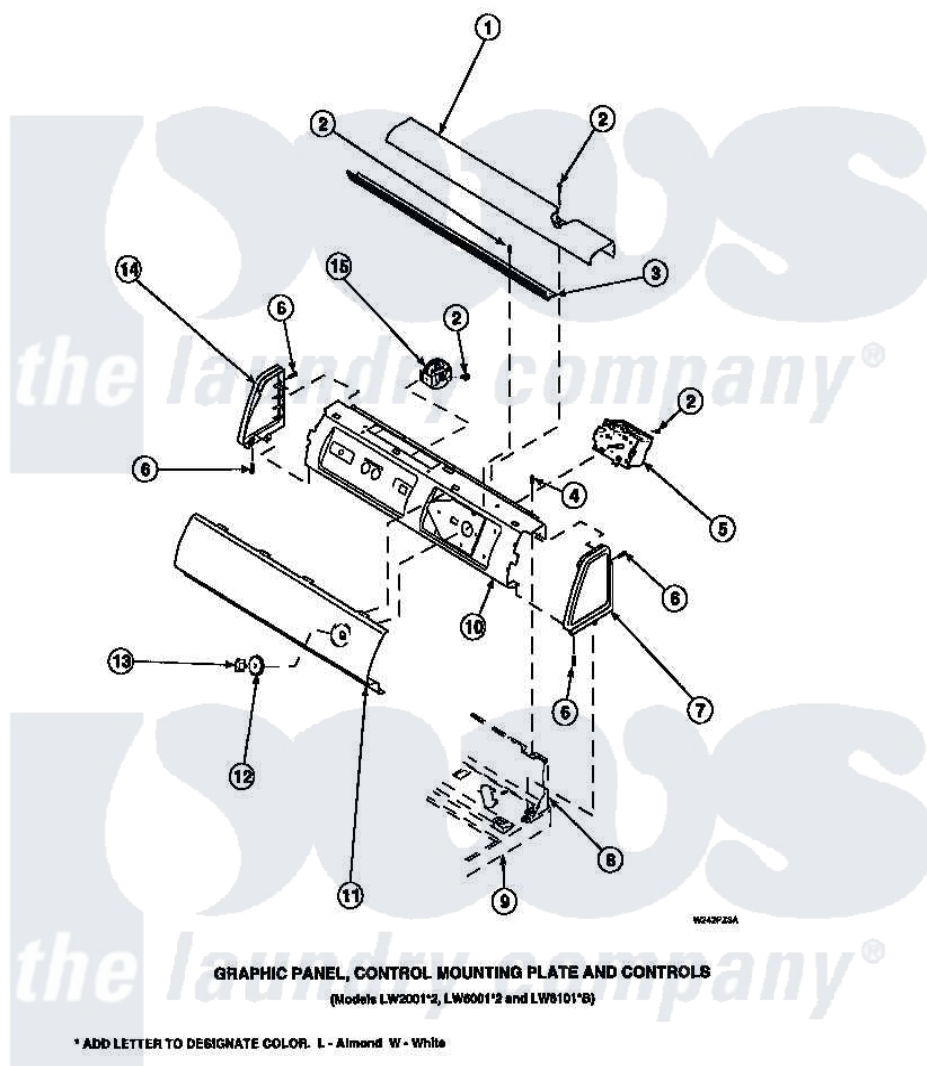

Amana CW8202W2 (BOM: PCW8202W2 A) 13 - GRAPHIC PANEL, CTRL MTG PLATE AND CTRLS

Amana Residential Amana CW8202W2 (BOM: PCW8202W2 A) Washer Parts Parts Diagram 13 - GRAPHIC PANEL, CTRL MTG PLATE AND CTRLS
 Click on the part number to view part

Item	Original Part Number	Replaced By	Status	Part Description
2	23962	W10116760		Screw
3	Y34826		Not Available	DIFFUSER,LAMP-CLEAR
4	34904	489355		Screw, 8 X 1/2
6	501086	90767		Screw, 8A X 3/8 HeX Washer Head Tapping
7	34817		Not Available	END CAP(RIGHT)
8	34903		Not Available	PANEL, BACK HOOD (USE 37782)
9	34902P		Not Available	TOP
10	34821		Not Available	CONTROL MOUNTING PLATE
12	33817		Not Available	ASSY,TIMER SKIRT-BLACK
13	33897			Knob, Timer-Washer-Blac
14	34818		Not Available	END CAP(LEFT)