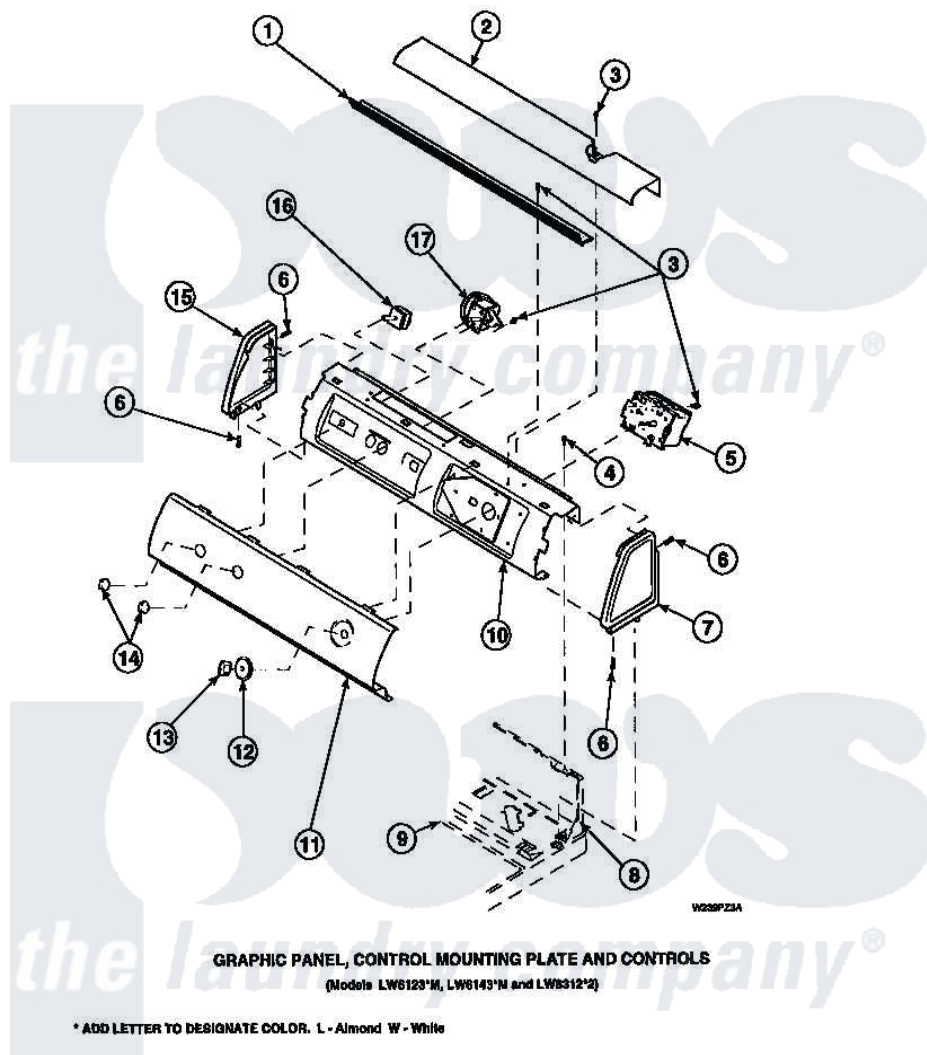

Amana CW8202W2 (BOM: PCW8202W2 A) 14 - GRAPHIC PANEL, CTRL MTG PLATE AND CTRLS

Amana Residential Amana CW8202W2 (BOM: PCW8202W2 A) Washer Parts Parts Diagram 14 - GRAPHIC PANEL, CTRL MTG PLATE AND CTRLS
Click on the part number to view part

Item	Original Part Number	Replaced By	Status	Part Description
1	Y34826		Not Available	DIFFUSER,LAMP-CLEAR
2	34824		Not Available	TOP COVER
3	23962	W10116760		Screw
4	34904	489355		Screw, 8 X 1/2
5	31239	31239P		Timer 3 Cycle Package
6	501086	90767		Screw, 8A X 3/8 HeX Washer Head Tapping
7	34817		Not Available	END CAP(RIGHT)
8	34903		Not Available	PANEL, BACK HOOD (USE 37782)
9	34902P		Not Available	TOP
10	34821		Not Available	CONTROL MOUNTING PLATE
12	36700		Not Available	TIMER KNOB SKIRT
13	35333		Not Available	TIMER KNOB
14	36701		Not Available	KNOB, TEMP

15 34818

Not Available

END CAP(LEFT)

16 [35115](#)

Switch, TemPerature 3 P

17 36045

[40055101](#)

Switch, Pressure