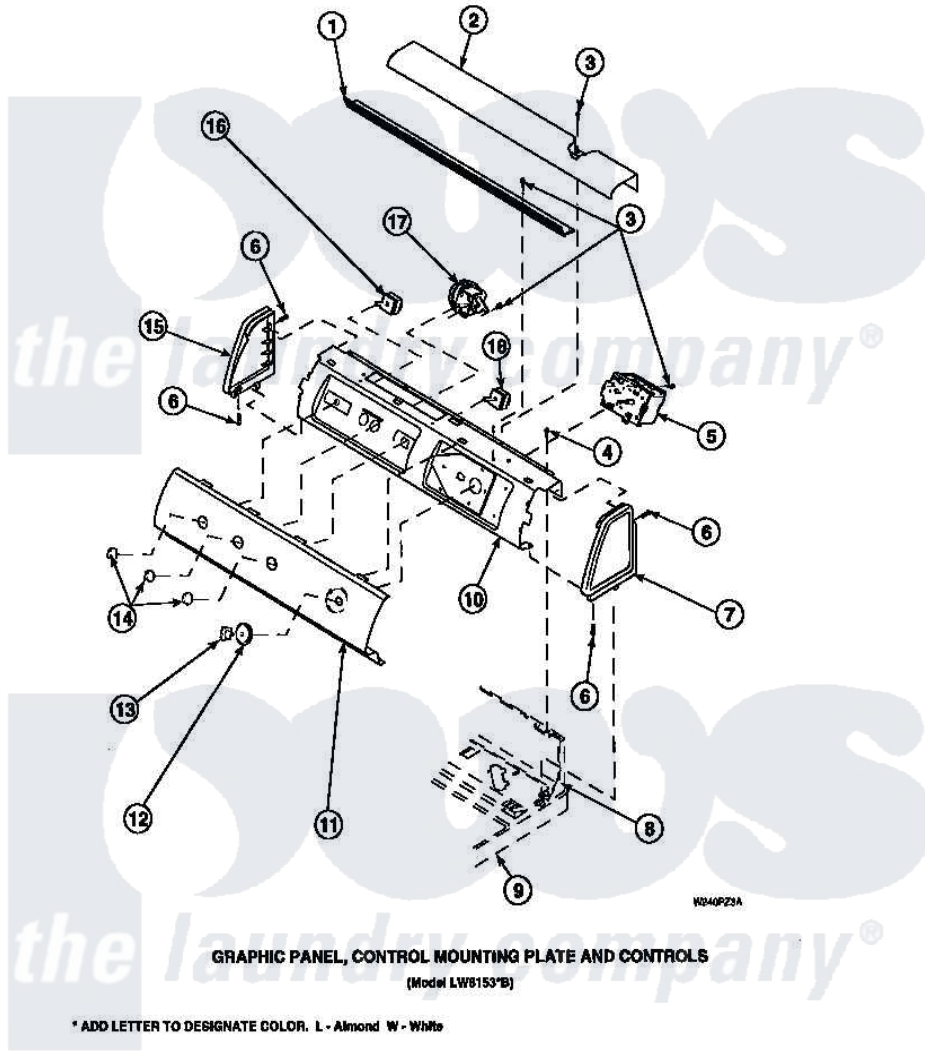

**Amana CW8202W2 (BOM: PCW8202W2 A) 15 - GRAPHIC PANEL, CTRL  
MTG PLATE AND CTRLS**

Amana Residential Amana CW8202W2 (BOM: PCW8202W2 A) Washer Parts Parts Diagram 15 - GRAPHIC PANEL, CTRL MTG PLATE AND CTRLS  
Click on the part number to view part

Item	Original Part Number	Replaced By	Status	Part Description
1	Y34826		Not Available	DIFFUSER,LAMP-CLEAR
3	23962	<a href="#">W10116760</a>		Screw
4	34904	<a href="#">489355</a>		Screw, 8 X 1/2
6	501086	<a href="#">90767</a>		Screw, 8A X 3/8 HeX Washer Head Tapping
8	34903		Not Available	PANEL, BACK HOOD (USE 37782)
9	34902P		Not Available	TOP
10	34821		Not Available	CONTROL MOUNTING PLATE
17	36045	<a href="#">40055101</a>		Switch, Pressure