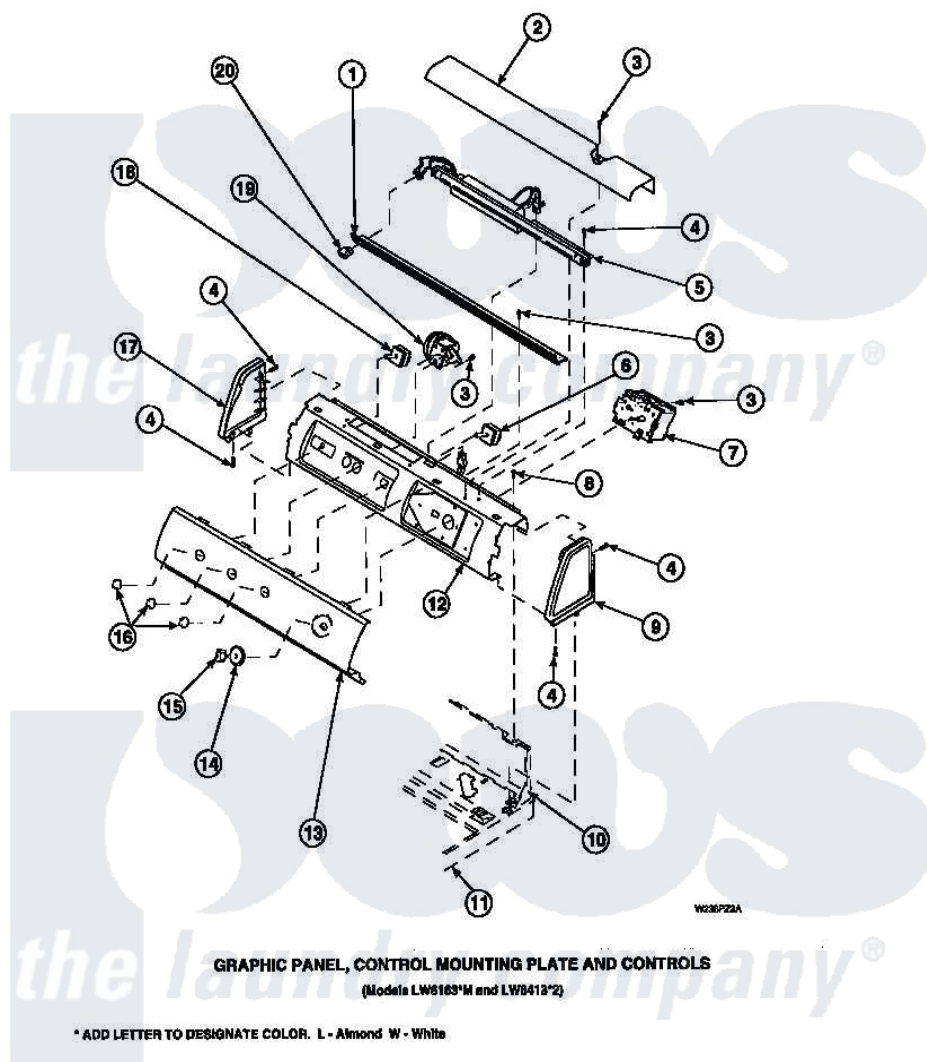

Amana CW8202W2 (BOM: PCW8202W2 A) 16 - GRAPHIC PANEL, CTRL MTG PLATE AND CTRLS

Amana Residential Amana CW8202W2 (BOM: PCW8202W2 A) Washer Parts Parts Diagram 16 - GRAPHIC PANEL, CTRL MTG PLATE AND CTRLS
Click on the part number to view part

| Item | Original Part Number | Replaced By | Status | Part Description |
|------|----------------------|---------------------------|---------------|---|
| 2 | 34824 | | Not Available | TOP COVER |
| 3 | 23962 | W10116760 | | Screw |
| 4 | 501086 | 90767 | | Screw, 8A X 3/8 HeX Washer Head Tapping |
| 8 | 34904 | 489355 | | Screw, 8 X 1/2 |
| 9 | 34817 | | Not Available | END CAP(RIGHT) |
| 10 | 34903 | | Not Available | PANEL, BACK HOOD (USE 37782) |
| 11 | 34902P | | Not Available | TOP |
| 12 | 34821 | | Not Available | CONTROL MOUNTING PLATE |
| 14 | 36700 | | Not Available | TIMER KNOB SKIRT |
| 15 | 35333 | | Not Available | TIMER KNOB |
| 16 | 36701 | | Not Available | KNOB, TEMP |
| 17 | 34818 | | Not Available | END CAP(LEFT) |
| 19 | 36045 | 40055101 | | Switch, Pressure |