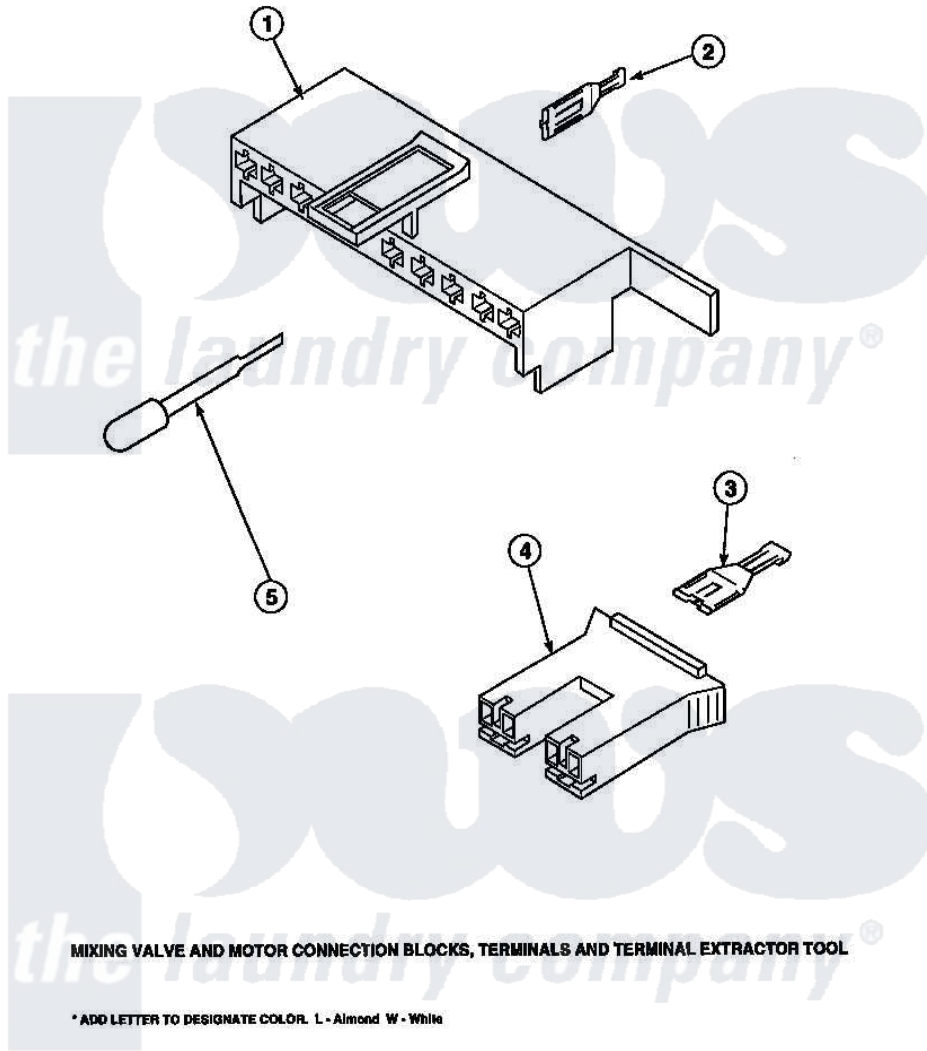

**Amana CW8202W2 (BOM: PCW8202W2 A) 19 - MIXING VALVE & MOTOR
CONN BLOCKS, TERM**

Amana Residential Amana CW8202W2 (BOM: PCW8202W2 A) Washer Parts Parts Diagram 19 - MIXING VALVE & MOTOR CONN BLOCKS, TERM
Click on the part number to view part

Item	Original Part Number	Replaced By	Status	Part Description
1	34677			10 Circuit Plug
2	Y00188			Molex Terminal
3	Y00121		Not Available	SPADE TERMINAL(12 GAUGE) (1/4 INCH-(2) 18 GAUGE WIRES O
4	34676			Plug
"	34675		Not Available	PLUG
5	283P4			Terminal Extractor Tool
NI	34349		Not Available	HOOD HARNESS -
"	35347			Assembly, Wiring Harness
"	36484			Harness Hood
"	35352			Assembly, Wiring Harness-Hood
"	35350			Assembly, Wiring Harness-Hood
"	36059			Assembly, Wiring Harness-Hood