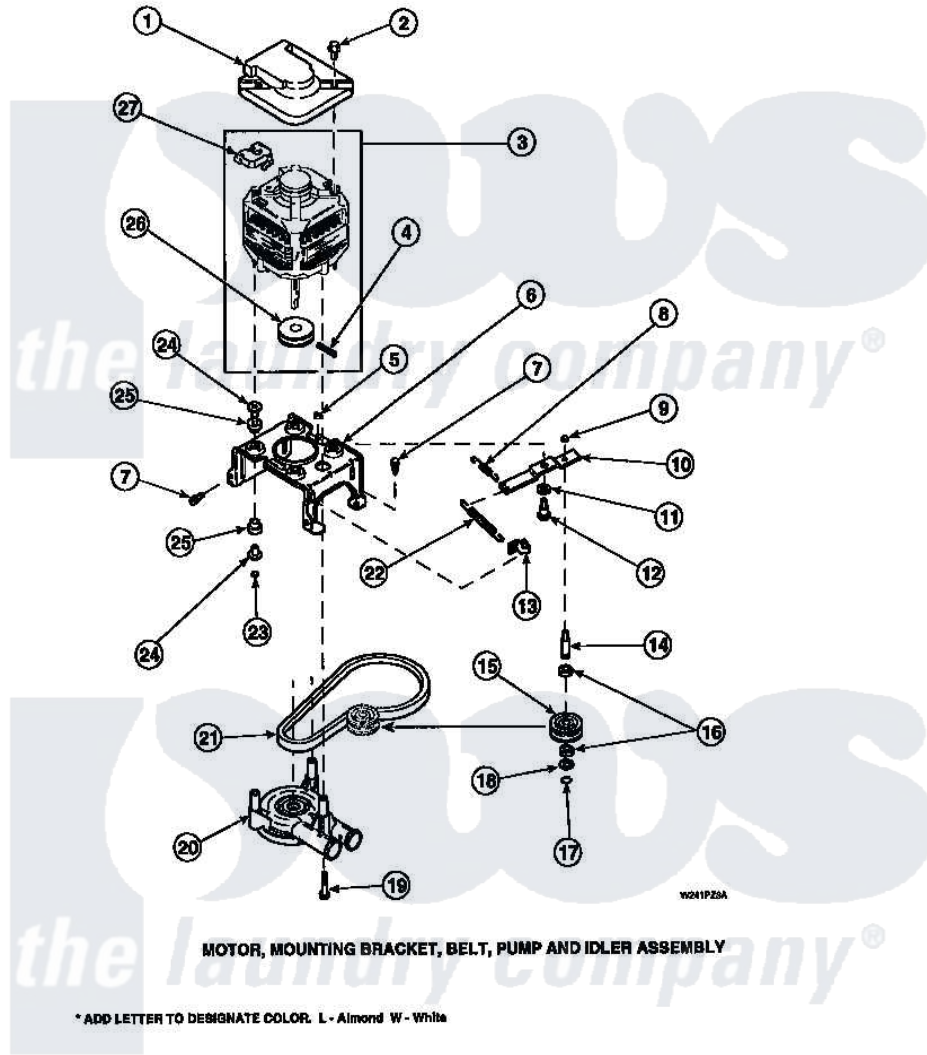

Amana CW8202W2 (BOM: PCW8202W2 A) 20 - MOTOR, MTG BRKT, BELT, PUMP & IDLER ASSY

Amana Residential Amana CW8202W2 (BOM: PCW8202W2 A) Washer Parts Parts Diagram 20 - MOTOR, MTG BRKT, BELT, PUMP & IDLER ASSY
 Click on the part number to view part

Item	Original Part Number	Replaced By	Status	Part Description
1	34754	40112301		Shield, Motor
2	36639	4312464		Screw
3	34571P	27001215		Motor W/Pulley
4	23750			Pin, Roll
5	52566	27001225		Nut, Jam Mid Lock 1/4-20
6	34890		Not Available	BRACKET,MOTOR MOUNT
"	37415P			Kit, Motor Brkt
"	37415	37415P		Kit, Motor Brkt
7	Y31645	27001200		Screw
8	30620		Not Available	SPRING,IDLER LEVER HEL
9	28803	2221070		Clamp, Nylon
10	31054	40041002		Lever, Idler
"	37443	40041002		Lever, Idler
11	81392	40054701		Washer
12	27229	40038901		Screw, 1/4-20

13	28849		Clip, Spring
14	28802		Shaft, Idler
15	28800	Not Available	WHEEL, IDLER
16	Y29443		Washer, Felt
17	23748		Ring, Retaining
18	52549		Washer, 501 ID X3/4 Odx
19	Y34565	40063701	Screw, 10-16 x 1.75
20	36863P	27001233	Pump
21	28808		Belt, Agitate And Spin
22	37366		Spring, Idler
"	37606		Spring, Idler Lever
23	35423	3400029	Nut, Adapter Plate
24	34791		Post, Mount-Motor
25	34788		Mount, Motor
26	27171	Not Available	PULLEY, MOTOR
27	35632	Not Available	SWITCH, MOTOR