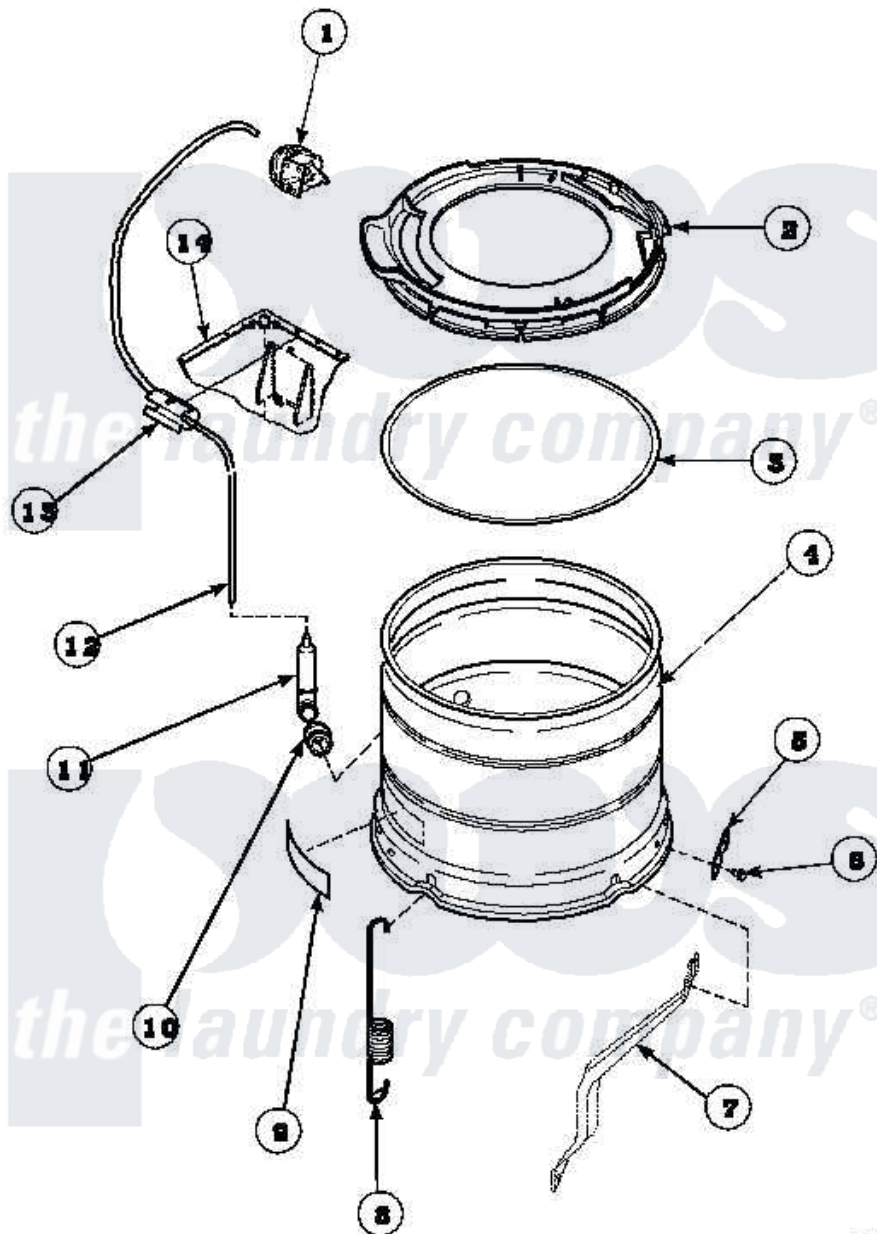

Amana CW8202W2 (BOM: PCW8202W2 A) 21 - OUTER TUB, COVER AND PRESSURE HOSE

Amana Residential Amana CW8202W2 (BOM: PCW8202W2 A) Washer Parts Parts Diagram 21 - OUTER TUB, COVER AND PRESSURE HOSE

Click on the part number to view part

Item	Original Part Number	Replaced By	Status	Part Description
1	36045	40055101		Switch, Pressure
2	36025P			Assembly, Tub Cover and Gasket
3	32857			Gasket, Tub Cover Small
4	34438P			Assembly, Outer Tub
5	27926			Plate, Leg .063
6	35369	40128701		Screw, 5/16-18 X .50
7	34471		Not Available	LEG,SUPPORT
8	35948			Spring, Leg-Large Tub
9	500049		Not Available	STICKER
10	29175	40037801		Grommet
11	30907	40008501		Assembly, Pressure Bulb
12	29213	39125		Tubing 31
13	36985		Not Available	CLIP, HOSE
14	34475P		Not Available	CABINET