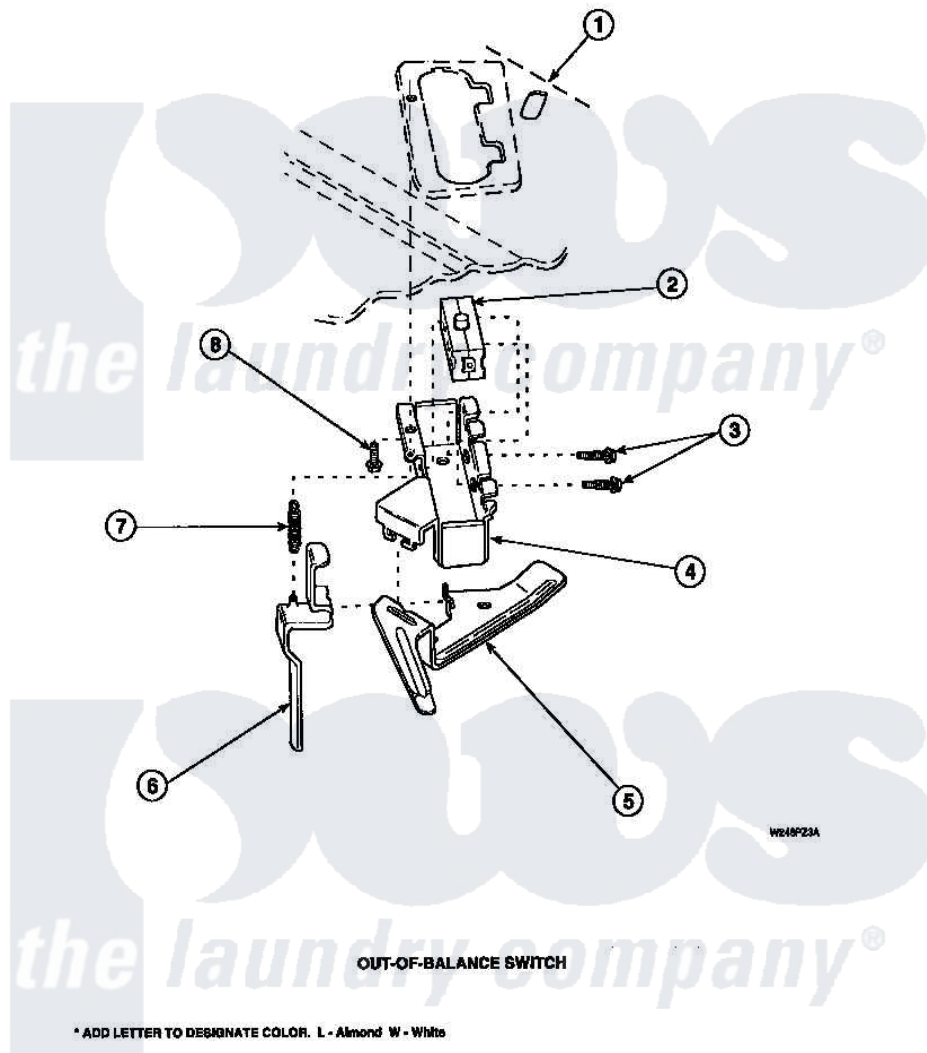

Amana CW8202W2 (BOM: PCW8202W2 A) 22 - OUT-OF-BALANCE SWITCH

Amana Residential Amana CW8202W2 (BOM: PCW8202W2 A) Washer Parts Parts Diagram 22 - OUT-OF-BALANCE SWITCH

Click on the part number to view part

Item	Original Part Number	Replaced By	Status	Part Description
1	34902P		Not Available	TOP
2	33445	27001095		Switch, Lid
3	36510			Screw
4	36497P			Kit, Switch Holder
5	33441			Arm, Actuator
6	33442			Lever, Unbalanced Load
7	33443			Spring
8	23962	W10116760		Screw