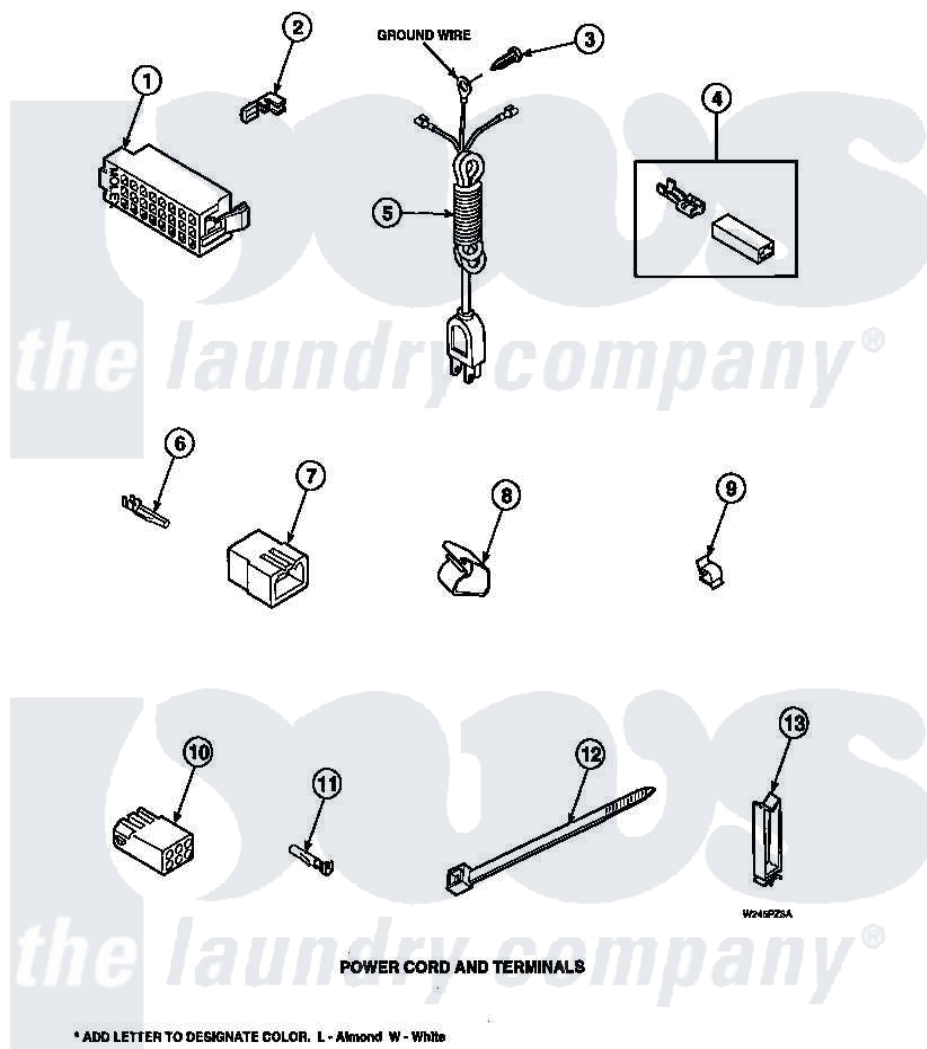

Amana CW8202W2 (BOM: PCW8202W2 A) 23 - POWER CORD AND TERMINALS

Amana Residential Amana CW8202W2 (BOM: PCW8202W2 A) Washer Parts Parts Diagram 23 - POWER CORD AND TERMINALS

Click on the part number to view part

Item	Original Part Number	Replaced By	Status	Part Description
1	34123			Housing, LH -24 Position
"	32746			Housing, RH-24 Positi
2	Y00188			Molex Terminal
3	52909			Screw, 10B-16 X 1/2 HeX
4	00234	00359		Terminal Ultra Pod 250 X032F
5	Y34458		Not Available	POWER CORD ALL
6	Y00116			Terminal, Pin-Male
7	26302		Not Available	PLUG, 1 CIRCUIT
"	23041			Plug, 6 Circuit
"	23033			Plug, 9 Circuit
8	35521		Not Available	CLIP, HARNESS HOLDER
9	21036			Clip, Cable
10	26708			Receptacle, 6 Circuit
"	26301			Receptacle, Molex
"	26163			Receptacle, 9 Circuit

11	Y00117	5011-XX	093 Female Socket
12	36466	M0321209	Tie-Electrical
13	36274	Not Available	CLIP, HARNESS