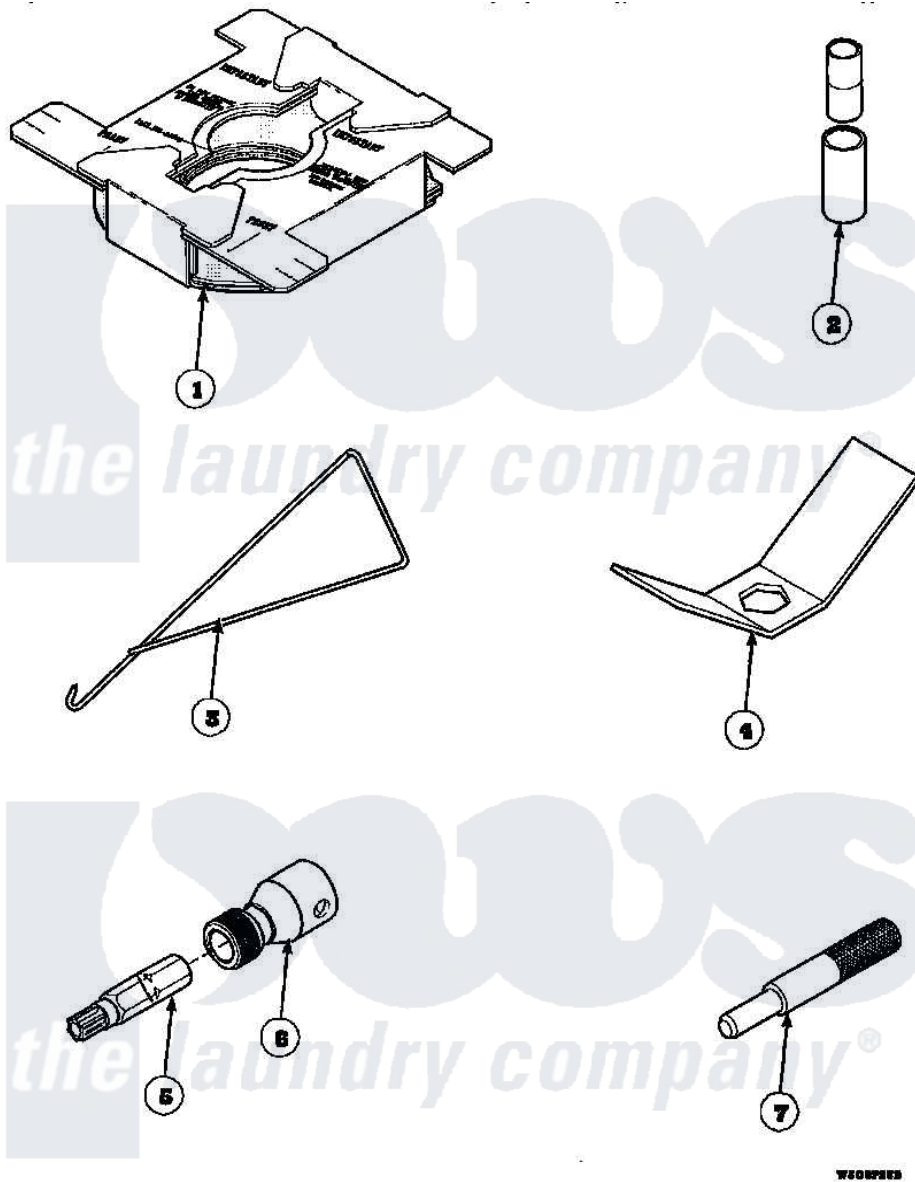

Amana CW8202W2 (BOM: PCW8202W2 A) 24 - SPECIAL TOOLS

Amana Residential Amana CW8202W2 (BOM: PCW8202W2 A) Washer Parts Parts Diagram 24 - SPECIAL TOOLS
 Click on the part number to view part

| Item | Original Part Number | Replaced By | Status | Part Description |
|------|-----------------------|-----------------------|---------------|--------------------------|
| 1 | 36926 | | Not Available | BRACE, SHIPPING |
| 2 | 242P4 | | | Installer, Spring |
| 3 | 289P4 | 321P4 | | Hook, Spring |
| 4 | 237P4 | 306P4 | | Hex Wrench |
| 5 | 282P4 | | | T25 Tamper Resistant Bit |
| 6 | 24161 | | | Torx Bit Holder |
| 7 | 305P4 | | Not Available | TOOL, TRANSMISSION PI |
| NI | 555P3 | 725P3 | | Kit |