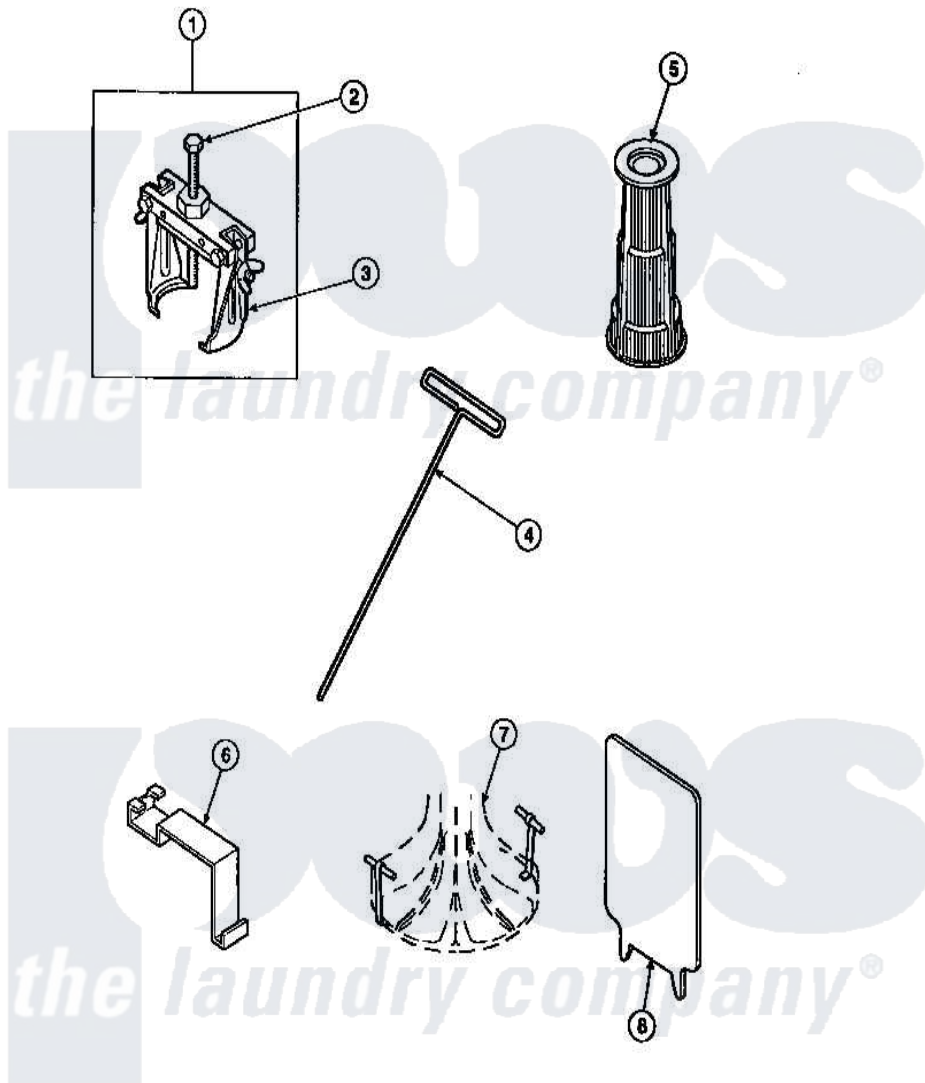

Amana CW8202W2 (BOM: PCW8202W2 A) 25 - SPECIAL TOOLS

Amana Residential Amana CW8202W2 (BOM: PCW8202W2 A) Washer Parts Parts Diagram 25 - SPECIAL TOOLS

[Click on the part number to view part](#)

Item	Original Part Number	Replaced By	Status	Part Description
1	294P4			Bell Tool
2	294P4B			Drive Bell Bolt
3	294P4A			Jaw, Drive Bell Tool
4	291P4		Not Available	WRENCH, T - ALLEN
5	293P4			Seal Tool
6	273P4			Tub Cover Gasket Tool
7	254P4P			Agitator Hooks
8	272P4			Tool, Lid Switch Instal
NI	555P3	725P3		Kit