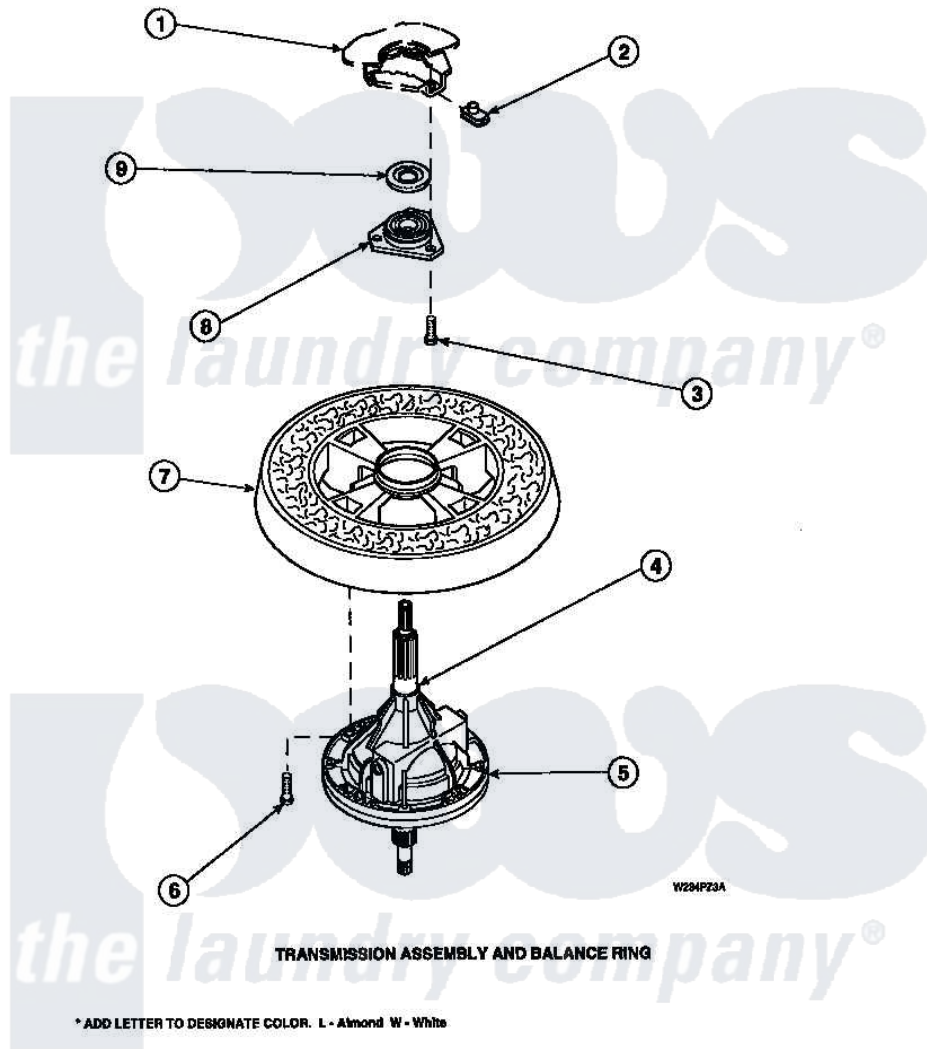

Amana CW8202W2 (BOM: PCW8202W2 A) 27 - TRANSMISSION ASSY AND BALANCE RING

Amana Residential Amana CW8202W2 (BOM: PCW8202W2 A) Washer Parts Parts Diagram 27 - TRANSMISSION ASSY AND BALANCE RING
 Click on the part number to view part

Item	Original Part Number	Replaced By	Status	Part Description
1	34438P			Assembly, Outer Tub
2	27222			Nut, Retainer 5/16-18
3	36991	3400500		Bolt, 3405245 5/16-18 X 3/4
4	27604P			Never-Seeze 1 Oz Tube
5	34526P			Assembly, Transmission
6	37047		Not Available	SCREW, CAP
7	34731		Not Available	ASSY,BALANCE RING-COMPL
8	27182	40004201P		Main Bearing Assembly
9	27187			Flinger