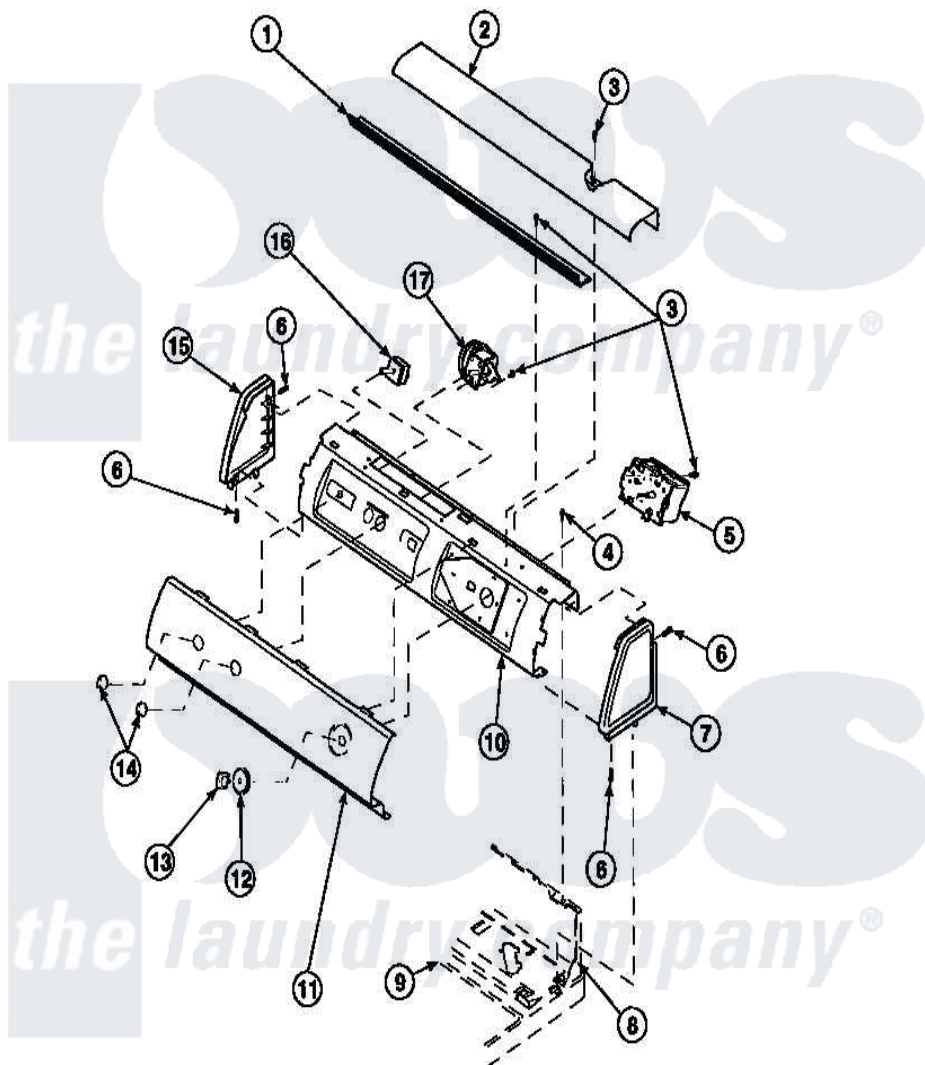

**Amana CW8202W2 (BOM: PCW8202W2 B) 10 - GRAPHIC PANEL, CTRL
MTG PLATE AND CTRLS**

Amana [Residential Amana CW8202W2 \(BOM: PCW8202W2 B\) Washer Parts](#) Parts Diagram 10 - GRAPHIC PANEL, CTRL MTG PLATE AND CTRLS
Click on the part number to view part

Item	Original Part Number	Replaced By	Status	Part Description
1	Y34826		Not Available	DIFFUSER,LAMP-CLEAR
2	34824		Not Available	TOP COVER
3	23962	W10116760		Screw
4	34904	489355		Screw, 8 X 1/2
5	31239	31239P		Timer 3 Cycle Package
6	501086	90767		Screw, 8A X 3/8 HeX Washer Head Tapping
7	34817		Not Available	END CAP(RIGHT)
8	34903		Not Available	PANEL, BACK HOOD (USE 37782)
9	34902P		Not Available	TOP
10	34821		Not Available	CONTROL MOUNTING PLATE
11	36613		Not Available	GRAPHIC PANEL
12	36700		Not Available	TIMER KNOB SKIRT
13	35333		Not Available	TIMER KNOB

14	36701	Not Available	KNOB, TEMP
15	34818	Not Available	END CAP(LEFT)
16	35115		Switch, TemPerature 3 P
17	36045	40055101	Switch, Pressure