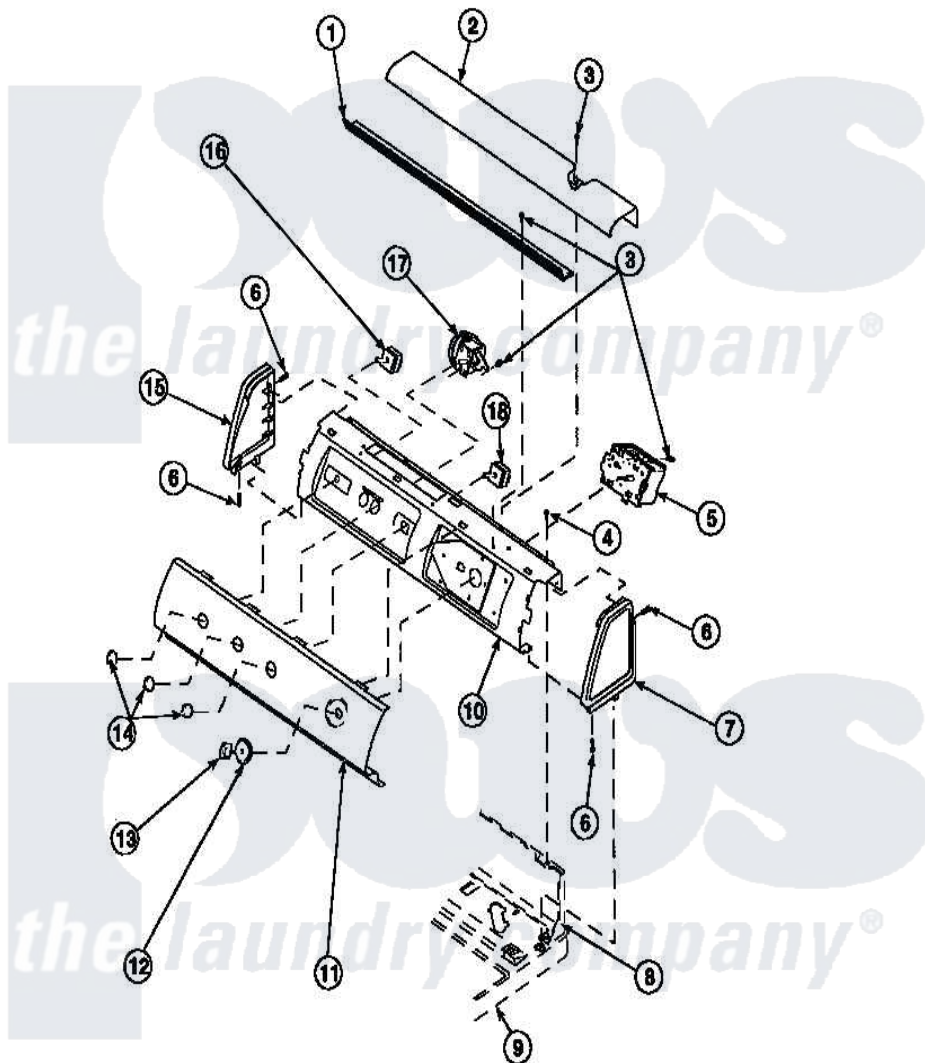

**Amana CW8202W2 (BOM: PCW8202W2 B) 11 - GRAPHIC PANEL, CTRL
MTG PLATE AND CTRLS**

Amana [Residential Amana CW8202W2 \(BOM: PCW8202W2 B\) Washer Parts](#) Parts Diagram 11 - GRAPHIC PANEL, CTRL MTG PLATE AND CTRLS
Click on the part number to view part

Item	Original Part Number	Replaced By	Status	Part Description
1	Y34826		Not Available	DIFFUSER,LAMP-CLEAR
2	34824		Not Available	TOP COVER
3	23962	W10116760		Screw
4	34904	489355		Screw, 8 X 1/2
6	501086	90767		Screw, 8A X 3/8 HeX Washer Head Tapping
7	34817		Not Available	END CAP(RIGHT)
8	34903		Not Available	PANEL, BACK HOOD (USE 37782)
9	34902P		Not Available	TOP
10	34821		Not Available	CONTROL MOUNTING PLATE
12	36700		Not Available	TIMER KNOB SKIRT
13	35333		Not Available	TIMER KNOB
14	36701		Not Available	KNOB, TEMP
15	34818		Not Available	END CAP(LEFT)