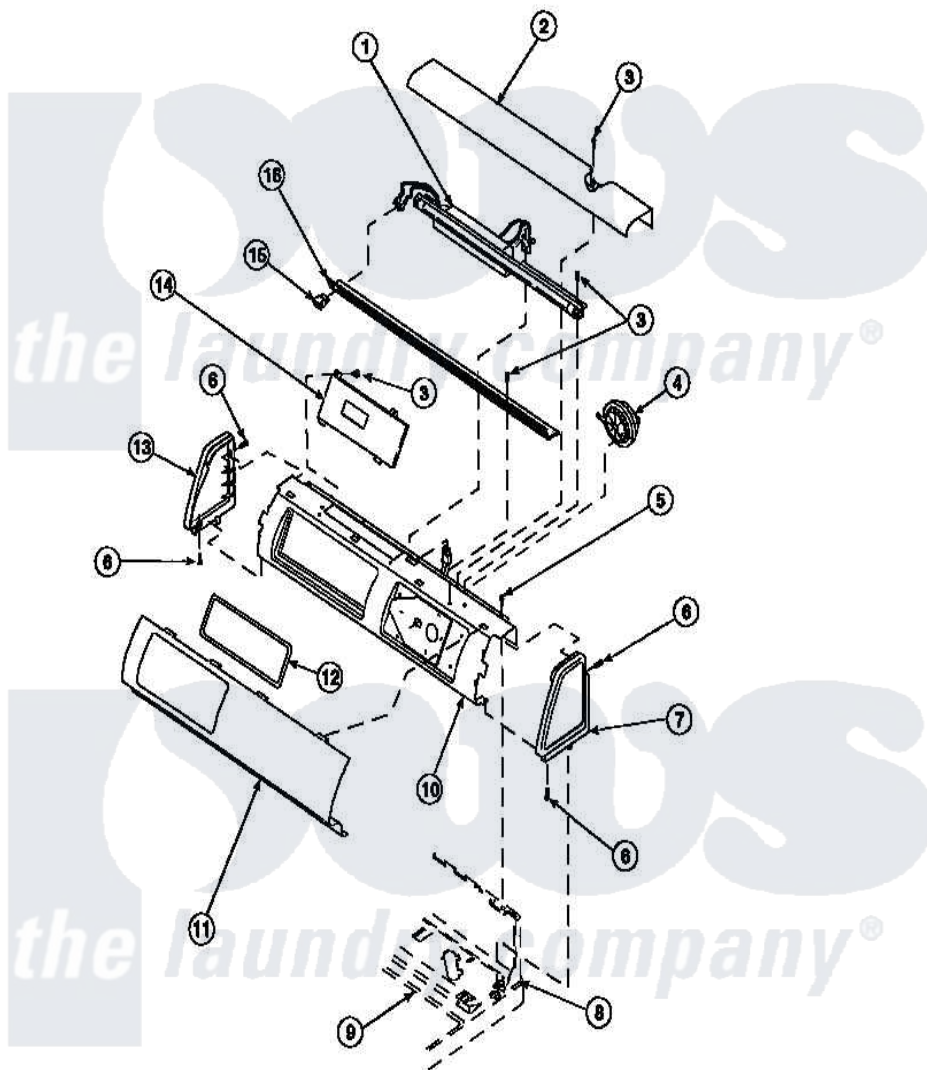

**Amana CW8202W2 (BOM: PCW8202W2 B) 12 - GRAPHIC PANEL, CTRL  
MTG PLATE AND CTRLS**

Amana [Residential Amana CW8202W2 \(BOM: PCW8202W2 B\) Washer Parts](#) Parts Diagram 12 - GRAPHIC PANEL, CTRL MTG PLATE AND CTRLS  
Click on the part number to view part

| Item | Original Part Number | Replaced By               | Status        | Part Description                        |
|------|----------------------|---------------------------|---------------|---|
| 2    | 34824                |                           | Not Available | TOP COVER                               |
| 3    | 23962                | <a href="#">W10116760</a> |               | Screw                                   |
| 5    | 34904                | <a href="#">489355</a>    |               | Screw, 8 X 1/2                          |
| 6    | 501086               | <a href="#">90767</a>     |               | Screw, 8A X 3/8 HeX Washer Head Tapping |
| 7    | 34817                |                           | Not Available | END CAP(RIGHT)                          |
| 8    | 34903                |                           | Not Available | PANEL, BACK HOOD (USE 37782)            |
| 9    | 34902P               |                           | Not Available | TOP                                     |
| 13   | 34818                |                           | Not Available | END CAP(LEFT)                           |